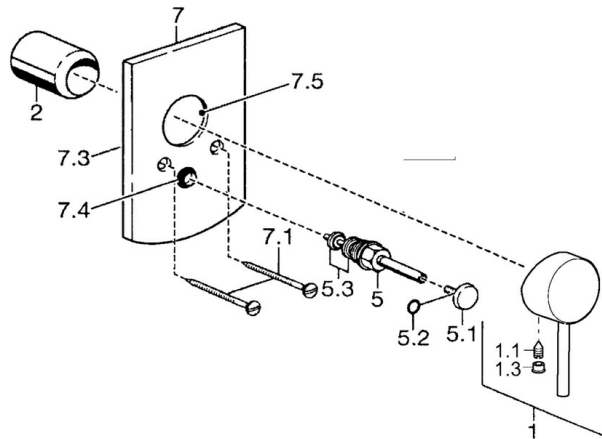

EAN: 4015474252707
static.hansa.com/52617107

- Shower solutions
- Single-lever, Trim Kit
- Concealed wall mounting
- Chrome
- Single operating lever/handle, Hot/Cold symbols
- Square rosette

Technical data

Technical properties

Hot water supply	max. +80°C
Working pressure	0.5-10 bar

Regulations

EN standard	EN 817
-------------	---------------

Spare parts

SP52617107

	Name	Code
1	Lever	59913903
1.1	Screw, M5x8, SW2.5	59904755
1.3	Symbol plug Grey	59912112
2	Cover sleeve	59912511
7.2	Cover plate	59912508
7.3	Sealing plates Discontinued	59912121
7.5	Gasket, 64.5x47x7 Discontinued	59912509