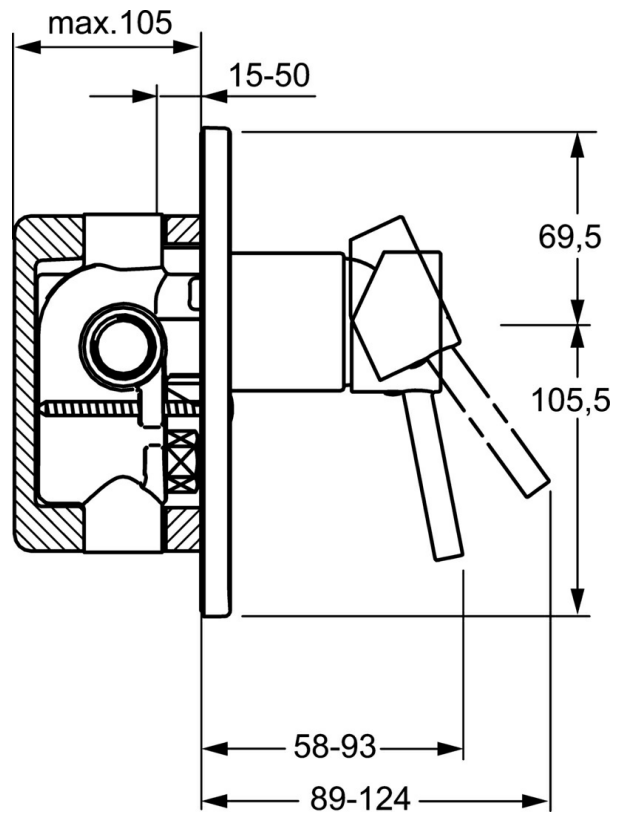

EAN: 4015474252707
static.hansa.com/52617107

- Shower solutions
- Single-lever, Trim Kit
- Concealed wall mounting
- Chrome
- Single operating lever/handle, Hot/Cold symbols
- Square rosette

Technical data

Technical properties

Hot water supply	max. +80°C
Working pressure	0.5-10 bar

Regulations

EN standard	EN 817
-------------	---------------

Spare parts

SP52617107

	Name	Code
1	Lever	59913903
1.1	Screw, M5x8, SW2.5	59904755
1.3	Symbol plug Grey	59912112
2	Cover sleeve	59912511
7.2	Cover plate	59912508
7.3	Sealing plates Discontinued	59912121
7.5	Gasket, 64.5x47x7 Discontinued	59912509