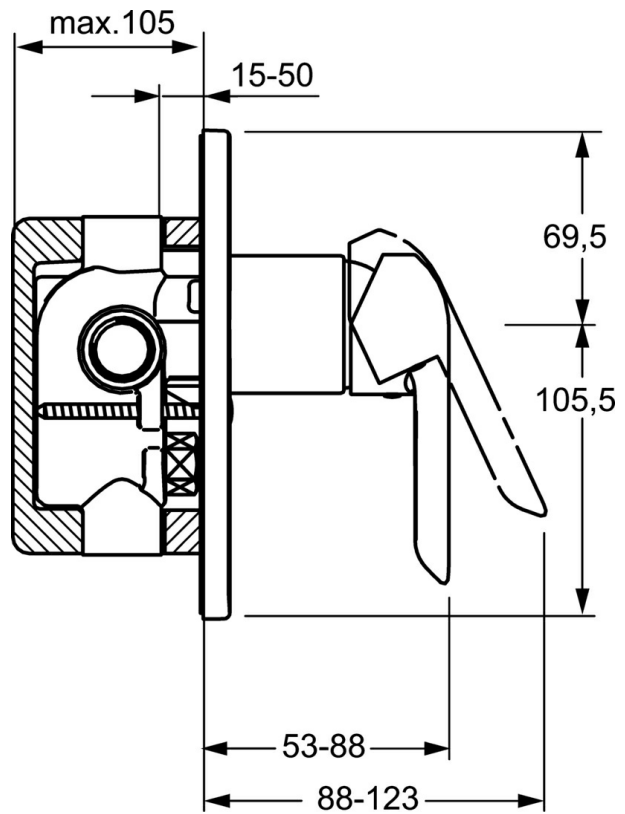

EAN: 4015474252691
static.hansa.com/52617103

- Shower solutions
- Single-lever, Trim Kit
- Concealed wall mounting
- Chrome
- Single operating lever/handle, Hot/Cold symbols
- Square rosette

Technical data

Technical properties

Hot water supply	max. +80°C
Working pressure	0.5-10 bar

Regulations

EN standard	EN 817
-------------	---------------

Spare parts

SP52617103

	Name	Code
1	Lever	59914629
1.1	Screw, M5x8, SW2.5	59904755
1.3	Symbol plug Grey	59912112
2	Cover sleeve	59912511
7.2	Cover plate	59912508
7.3	Sealing plates Discontinued	59912121
7.5	Gasket, 64.5x47x7 Discontinued	59912509