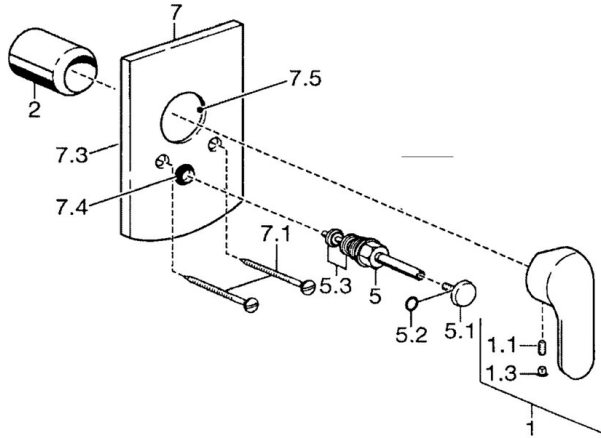

EAN: 4015474252691
static.hansa.com/52617103

- Shower solutions
- Single-lever, Trim Kit
- Concealed wall mounting
- Chrome
- Single operating lever/handle, Hot/Cold symbols
- Square rosette

Technical data

Technical properties

Hot water supply	max. +80°C
Working pressure	0.5-10 bar

Regulations

EN standard	EN 817
-------------	---------------

Spare parts

SP52617103

	Name	Code
1	Lever	59914629
1.1	Screw, M5x8, SW2.5	59904755
1.3	Symbol plug Grey	59912112
2	Cover sleeve	59912511
7.2	Cover plate	59912508
7.3	Sealing plates Discontinued	59912121
7.5	Gasket, 64.5x47x7 Discontinued	59912509