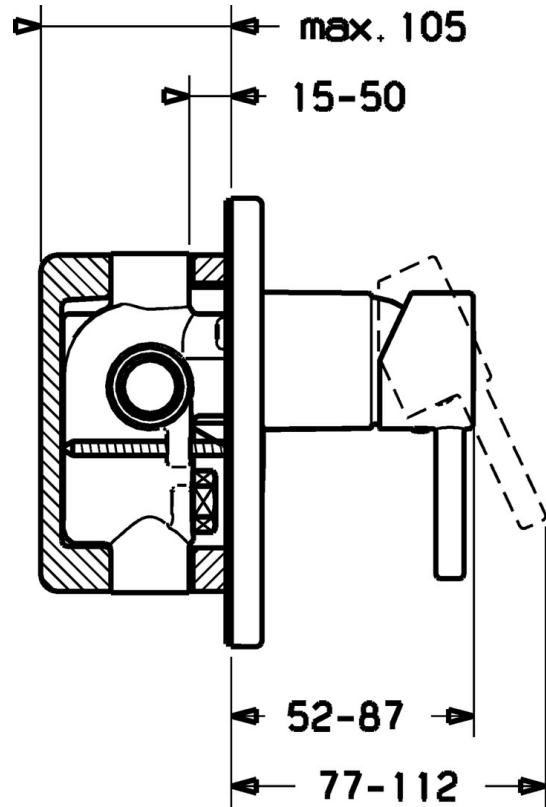

EAN: 4015474253933
static.hansa.com/52610177

- Shower solutions
- Trim Kit, Single-lever
- Concealed wall mounting
- Chrome
- Hot/Cold symbols, Pin shape, Single operating lever/handle
- Round rosette, Sleeve, Cover plate fixed with screws

Technical data

Flow properties

Flow-rate at 3 bar **19.2 l/min**

Technical properties

Hot water supply **max. +80°C**
 Working pressure **0.5-10 bar**
 Diameter **160 mm**

Regulations

EN standard **EN 817**

Spare parts

SP52610177

	Name	Code
1	Lever	59914629
1	Lever	59913840
1.1	Screw, M5x8, SW2.5	59904755
1.3	Symbol plug Grey	59912112
2	Cover sleeve	59912511
2.1	O-ring, 41x3	59913215
7.1	Screw, M5x65	59904847
7.2	Cover flange, d 160 mm Discontinued	59913539
7.3	Rubber gasket	59913045
7.5	Gasket, 64.5x47x7 Discontinued	59912509
7.7	Assist handle Discontinued	79901110