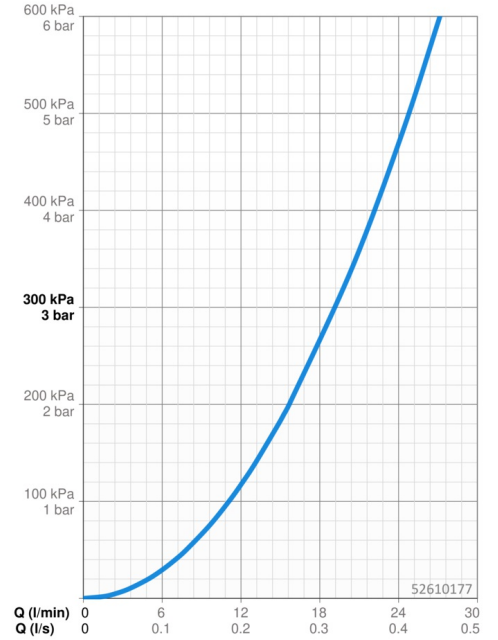

EAN: 4015474253933
static.hansa.com/52610177

- Shower solutions
- Trim Kit, Single-lever
- Concealed wall mounting
- Chrome
- Hot/Cold symbols, Pin shape, Single operating lever/handle
- Round rosette, Sleeve, Cover plate fixed with screws

Technical data

Flow properties

Flow-rate at 3 bar **19.2 l/min**

Technical properties

Hot water supply **max. +80°C**
 Working pressure **0.5-10 bar**
 Diameter **160 mm**

Regulations

EN standard **EN 817**