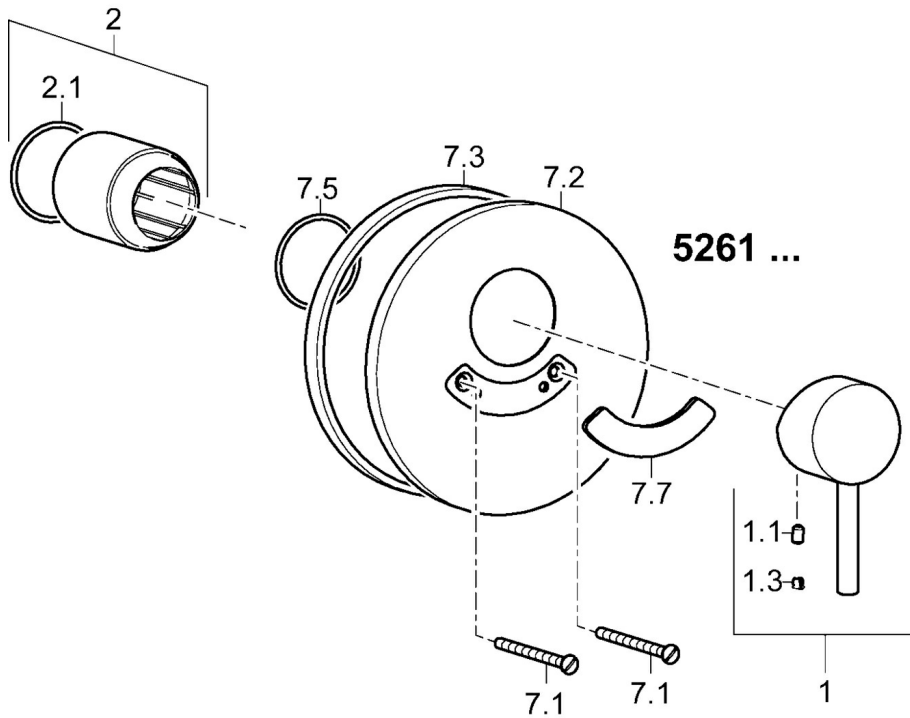

EAN: 4015474253933
static.hansa.com/52610177

- Shower solutions
- Trim Kit, Single-lever
- Concealed wall mounting
- Chrome
- Hot/Cold symbols, Pin shape, Single operating lever/handle
- Round rosette, Sleeve, Cover plate fixed with screws

Technical data

Flow properties

Flow-rate at 3 bar **19.2 l/min**

Technical properties

Hot water supply **max. +80°C**
 Working pressure **0.5-10 bar**
 Diameter **160 mm**

Regulations

EN standard **EN 817**

Spare parts

SP52610177

	Name	Code
1	Lever	59914629
1	Lever	59913840
1.1	Screw, M5x8, SW2.5	59904755
1.3	Symbol plug Grey	59912112
2	Cover sleeve	59912511
2.1	O-ring, 41x3	59913215
7.1	Screw, M5x65	59904847
7.2	Cover flange, d 160 mm Discontinued	59913539
7.3	Rubber gasket	59913045
7.5	Gasket, 64.5x47x7 Discontinued	59912509
7.7	Assist handle Discontinued	79901110