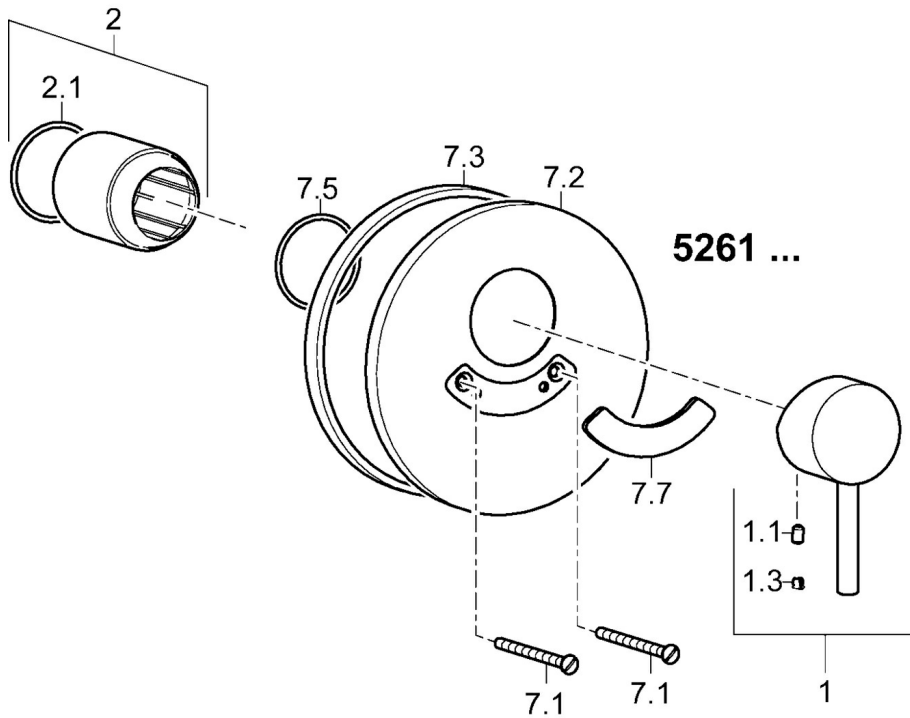

EAN: 4015474254626
static.hansa.com/52610173

- Shower solutions
- Trim Kit, Single-lever
- Concealed wall mounting
- Chrome
- Hot/Cold symbols, Single operating lever/handle
- Round rosette, Sleeve, Cover plate fixed with screws

Technical data

Flow properties

Flow-rate at 3 bar **19.2 l/min**

Technical properties

Hot water supply **max. +80°C**
 Working pressure **0.5-10 bar**
 Diameter **160 mm**

Regulations

EN standard **EN 817**

Spare parts

SP52610177

	Name	Code
1	Lever	59914629
1	Lever	59913840
1.1	Screw, M5x8, SW2.5	59904755
1.3	Symbol plug Grey	59912112
2	Cover sleeve	59912511
2.1	O-ring, 41x3	59913215
7.1	Screw, M5x65	59904847
7.2	Cover flange, d 160 mm Discontinued	59913539
7.3	Rubber gasket	59913045
7.5	Gasket, 64.5x47x7 Discontinued	59912509
7.7	Assist handle Discontinued	79901110