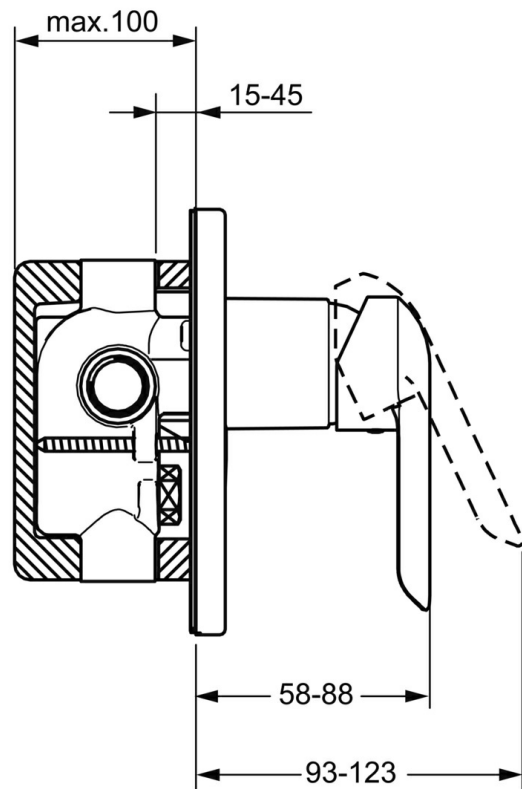

EAN: 4015474254626
static.hansa.com/52610173

- Shower solutions
- Trim Kit, Single-lever
- Concealed wall mounting
- Chrome
- Hot/Cold symbols, Single operating lever/handle
- Round rosette, Sleeve, Cover plate fixed with screws

Technical data

Flow properties

Flow-rate at 3 bar **19.2 l/min**

Technical properties

Hot water supply **max. +80°C**
 Working pressure **0.5-10 bar**
 Diameter **160 mm**

Regulations

EN standard **EN 817**

Spare parts

SP52610177

	Name	Code
1	Lever	59914629
1	Lever	59913840
1.1	Screw, M5x8, SW2.5	59904755
1.3	Symbol plug Grey	59912112
2	Cover sleeve	59912511
2.1	O-ring, 41x3	59913215
7.1	Screw, M5x65	59904847
7.2	Cover flange, d 160 mm Discontinued	59913539
7.3	Rubber gasket	59913045
7.5	Gasket, 64.5x47x7 Discontinued	59912509
7.7	Assist handle Discontinued	79901110