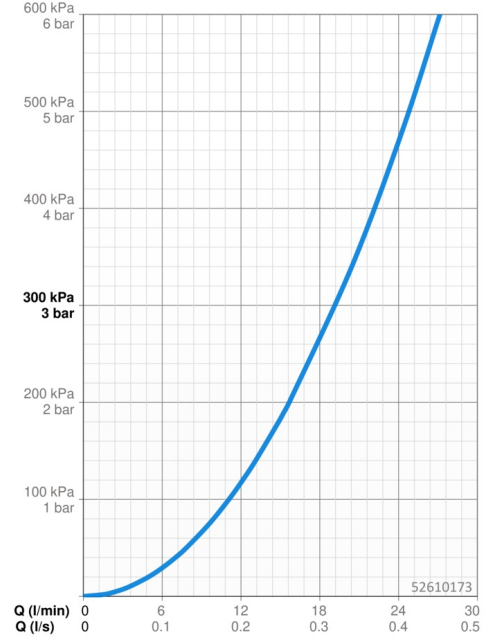

EAN: 4015474254626
static.hansa.com/52610173

- Shower solutions
- Trim Kit, Single-lever
- Concealed wall mounting
- Chrome
- Hot/Cold symbols, Single operating lever/handle
- Round rosette, Sleeve, Cover plate fixed with screws

Technical data

Flow properties

Flow-rate at 3 bar **19.2 l/min**

Technical properties

Hot water supply **max. +80°C**
 Working pressure **0.5-10 bar**
 Diameter **160 mm**

Regulations

EN standard **EN 817**