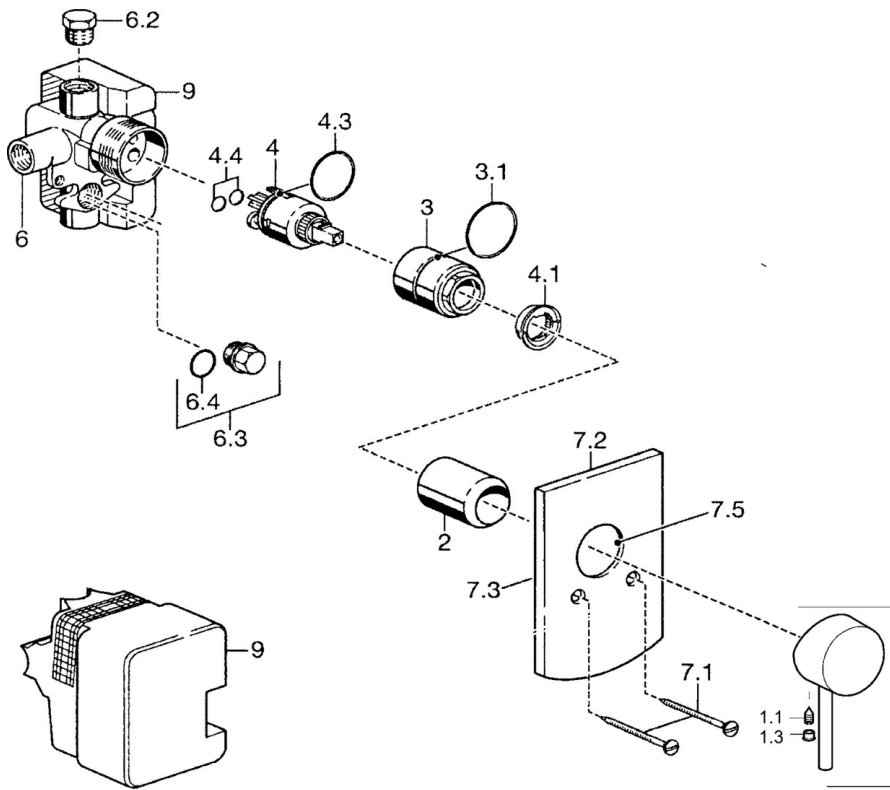

EAN: 4015474095007
static.hansa.com/52610107

- Shower solutions
- Single-lever, Trim Kit
- Concealed wall mounting
- Chrome
- Single operating lever/handle, Hot/Cold symbols
- Square rosette

Technical data

Technical properties

Hot water supply	max. +80°C
Working pressure	0.5-10 bar

Regulations

EN standard	EN 817
-------------	--------

Spare parts

SP52610107

	Name	Code
1	Lever	59914629
1	Lever	59913903
1.1	Screw, M5x8, SW2.5	59904755
1.3	Symbol plug Grey	59912112
2	Cover sleeve	59912511
3	Screw sleeve, M38x1	59912115
4	Cartridge, 3.5 Eco	59912324
4.1	Temperature adjustment limiter	59912325
4.4	O-ring, d 10.10x1.60 Discontinued	59905072
6.2	Plug, G1/2	59905013
6.3	Plug Discontinued	59905012
6.4	O-ring, d 18x2	59901422
7.1	Screw, M5x65	59904847
7.2	Cover plate	59912508
7.3	Sealing plates Discontinued	59912121
7.4	Flow limiting cap Discontinued	59912510
7.5	Gasket, 64.5x47x7 Discontinued	59912509
9	Installation box Discontinued	59904857
N.I.	Raising kit, 20 mm	59912589
N.I.	Key, SW30/34	59912108