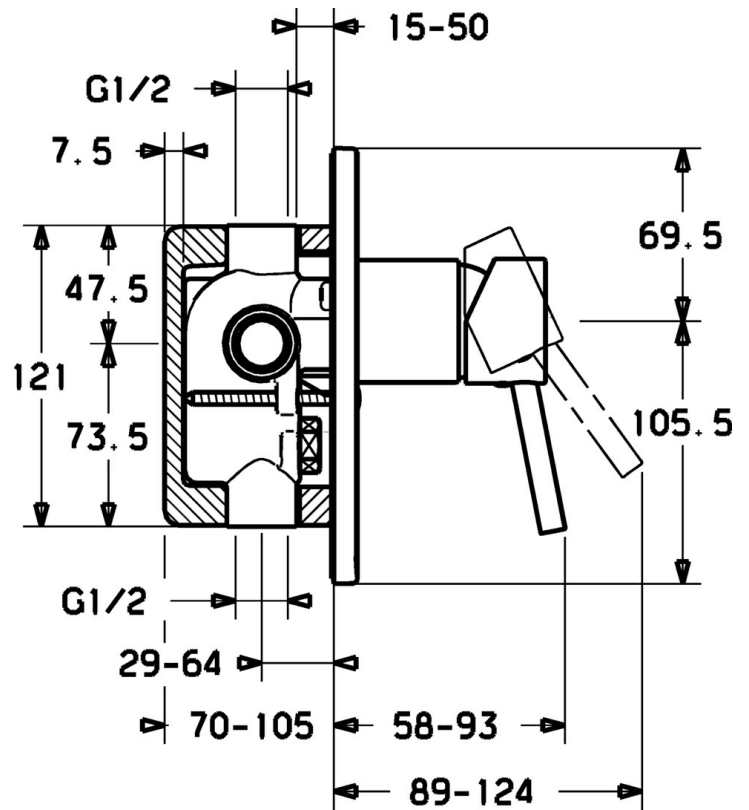

EAN: 4015474095007
static.hansa.com/52610107

- Shower solutions
- Single-lever, Trim Kit
- Concealed wall mounting
- Chrome
- Single operating lever/handle, Hot/Cold symbols
- Square rosette

Technical data

Technical properties

Hot water supply	max. +80°C
Working pressure	0.5-10 bar

Regulations

EN standard	EN 817
-------------	--------

Spare parts

SP52610107

	Name	Code
1	Lever	59914629
1	Lever	59913903
1.1	Screw, M5x8, SW2.5	59904755
1.3	Symbol plug Grey	59912112
2	Cover sleeve	59912511
3	Screw sleeve, M38x1	59912115
4	Cartridge, 3.5 Eco	59912324
4.1	Temperature adjustment limiter	59912325
4.4	O-ring, d 10.10x1.60 Discontinued	59905072
6.2	Plug, G1/2	59905013
6.3	Plug Discontinued	59905012
6.4	O-ring, d 18x2	59901422
7.1	Screw, M5x65	59904847
7.2	Cover plate	59912508
7.3	Sealing plates Discontinued	59912121
7.4	Flow limiting cap Discontinued	59912510
7.5	Gasket, 64.5x47x7 Discontinued	59912509
9	Installation box Discontinued	59904857
N.I.	Raising kit, 20 mm	59912589
N.I.	Key, SW30/34	59912108