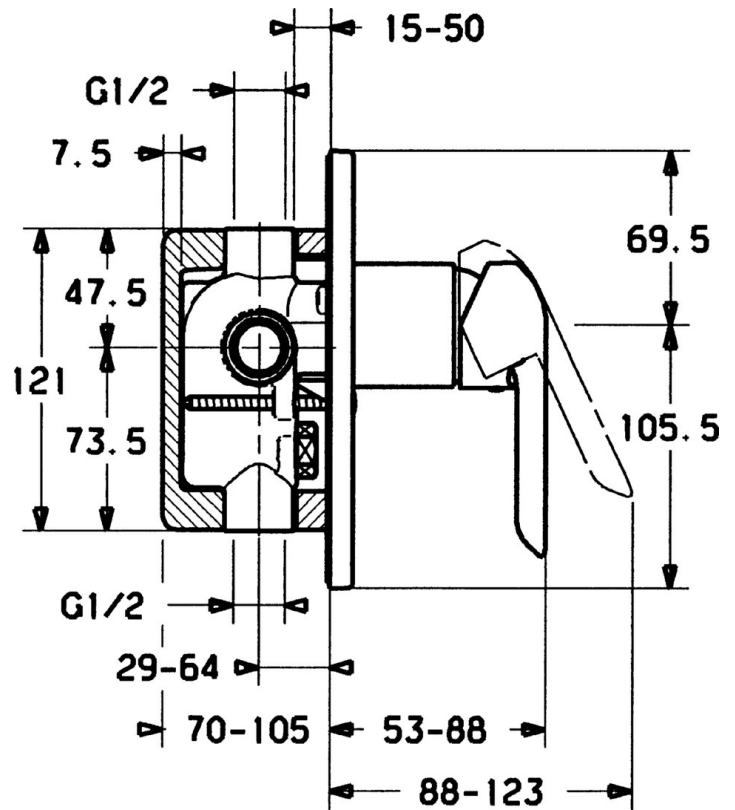

EAN: 4015474068100
static.hansa.com/52610103

- Shower solutions
- Single-lever, Trim Kit
- Concealed wall mounting
- Chrome
- Single operating lever/handle, Hot/Cold symbols
- Round rosette

Technical data

Technical properties

Hot water supply	max. +80°C
Working pressure	0.5-10 bar

Regulations

EN standard	EN 817
-------------	--------

Spare parts

SP52610107

	Name	Code
1	Lever	59914629
1	Lever	59913903
1.1	Screw, M5x8, SW2.5	59904755
1.3	Symbol plug Grey	59912112
2	Cover sleeve	59912511
3	Screw sleeve, M38x1	59912115
4	Cartridge, 3.5 Eco	59912324
4.1	Temperature adjustment limiter	59912325
4.4	O-ring, d 10.10x1.60 Discontinued	59905072
6.2	Plug, G1/2	59905013
6.3	Plug Discontinued	59905012
6.4	O-ring, d 18x2	59901422
7.1	Screw, M5x65	59904847
7.2	Cover plate	59912508
7.3	Sealing plates Discontinued	59912121
7.4	Flow limiting cap Discontinued	59912510
7.5	Gasket, 64.5x47x7 Discontinued	59912509
9	Installation box Discontinued	59904857
N.I.	Raising kit, 20 mm	59912589
N.I.	Key, SW30/34	59912108