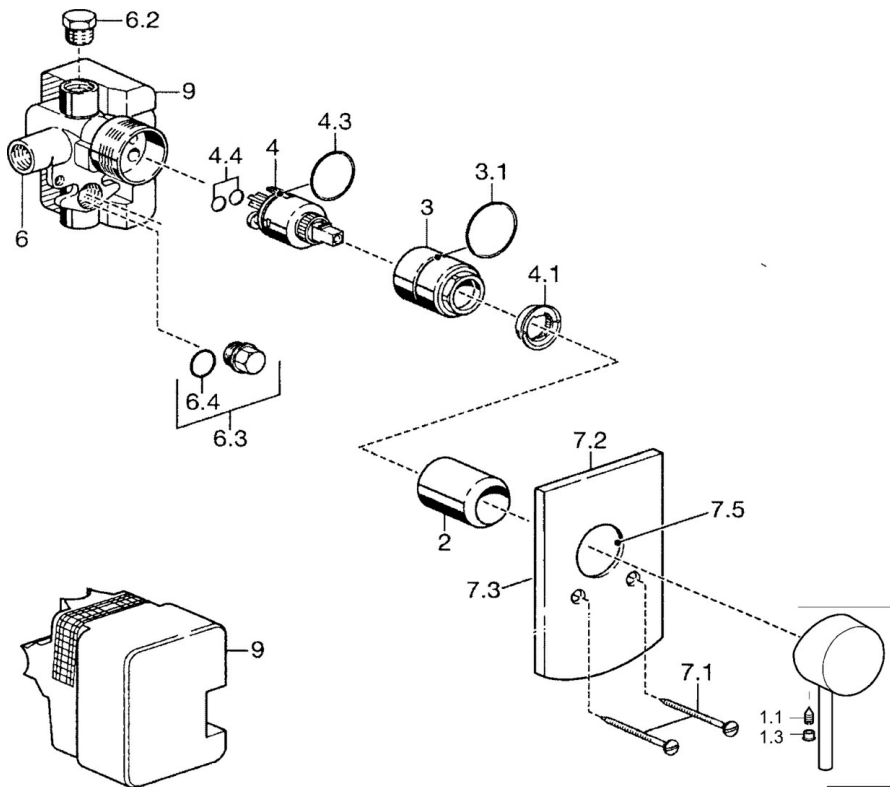

EAN: 4015474068100
static.hansa.com/52610103

- Shower solutions
- Single-lever, Trim Kit
- Concealed wall mounting
- Chrome
- Single operating lever/handle, Hot/Cold symbols
- Round rosette

Technical data

Technical properties

Hot water supply	max. +80°C
Working pressure	0.5-10 bar

Regulations

EN standard	EN 817
-------------	--------

Spare parts

SP52610107

	Name	Code
1	Lever	59914629
1	Lever	59913903
1.1	Screw, M5x8, SW2.5	59904755
1.3	Symbol plug Grey	59912112
2	Cover sleeve	59912511
3	Screw sleeve, M38x1	59912115
4	Cartridge, 3.5 Eco	59912324
4.1	Temperature adjustment limiter	59912325
4.4	O-ring, d 10.10x1.60 Discontinued	59905072
6.2	Plug, G1/2	59905013
6.3	Plug Discontinued	59905012
6.4	O-ring, d 18x2	59901422
7.1	Screw, M5x65	59904847
7.2	Cover plate	59912508
7.3	Sealing plates Discontinued	59912121
7.4	Flow limiting cap Discontinued	59912510
7.5	Gasket, 64.5x47x7 Discontinued	59912509
9	Installation box Discontinued	59904857
N.I.	Raising kit, 20 mm	59912589
N.I.	Key, SW30/34	59912108