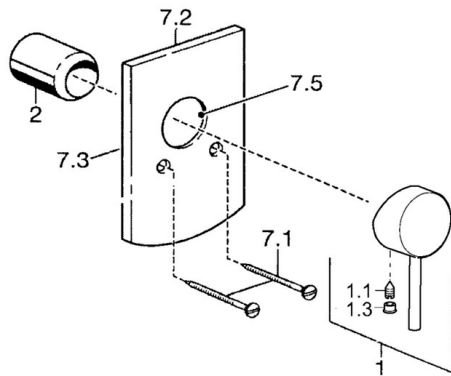

EAN: 4015474252684  
[static.hansa.com/52607107](http://static.hansa.com/52607107)

- Bathtub & Shower
- Single-lever, Trim Kit
- Concealed wall mounting
- Chrome
- Single operating lever/handle, Hot/Cold symbols
- Square rosette

## Technical data

### Technical properties

Hot water supply	<b>max. +80°C</b>
Working pressure	<b>0.5-10 bar</b>

### SP52607107

	Name	Code
1	Lever	59913903
1.1	Screw, M5x8, SW2.5	59904755
1.3	Symbol plug Grey	59912112
2	Cover sleeve	59912511
5	Diverter	59911156
5.2	O-ring, d 4x1	59902331
5.3	Sealing kit	59904791
7	Cover flange	59912507
7.3	Sealing plates Discontinued	59912121
7.5	Gasket, 64.5x47x7 Discontinued	59912509