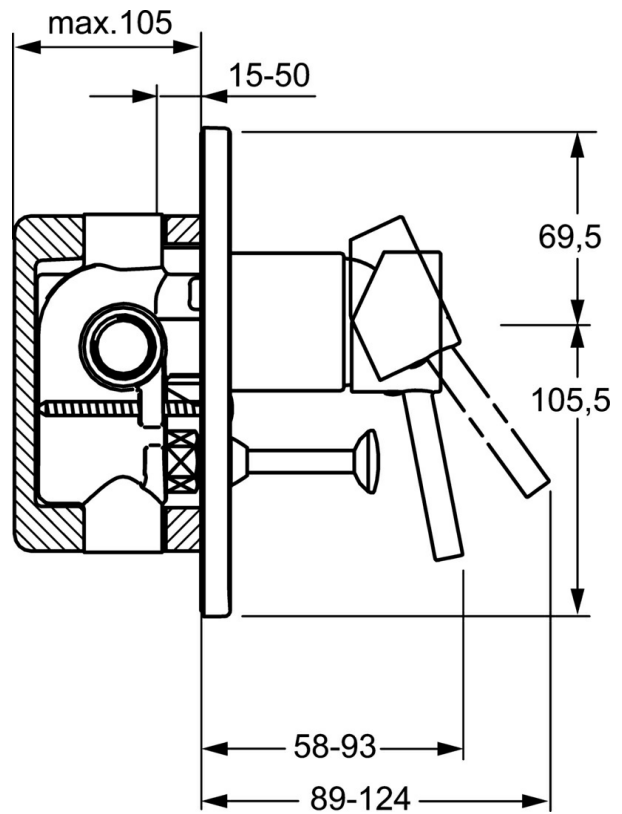

EAN: 4015474252684  
[static.hansa.com/52607107](http://static.hansa.com/52607107)

- Bathtub & Shower
- Single-lever, Trim Kit
- Concealed wall mounting
- Chrome
- Single operating lever/handle, Hot/Cold symbols
- Square rosette

## Technical data

### Technical properties

Hot water supply	<b>max. +80°C</b>
Working pressure	<b>0.5-10 bar</b>

### SP52607107

	Name	Code
1	Lever	59913903
1.1	Screw, M5x8, SW2.5	59904755
1.3	Symbol plug Grey	59912112
2	Cover sleeve	59912511
5	Diverter	59911156
5.2	O-ring, d 4x1	59902331
5.3	Sealing kit	59904791
7	Cover flange	59912507
7.3	Sealing plates Discontinued	59912121
7.5	Gasket, 64.5x47x7 Discontinued	59912509