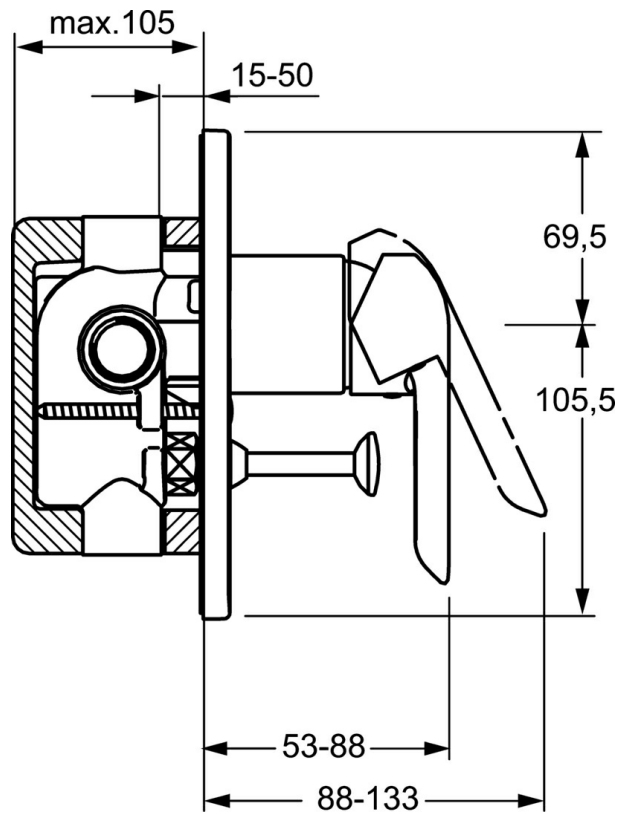

EAN: 4015474252677
static.hansa.com/52607103

- Bathtub & Shower
- Single-lever, Trim Kit
- Concealed wall mounting
- Chrome
- Single operating lever/handle, Hot/Cold symbols
- Square rosette

Technical data

Technical properties

Hot water supply	max. +80°C
Working pressure	0.5-10 bar

Regulations

EN standard	EN 817
-------------	---------------

Spare parts

SP52607103

	Name	Code
1	Lever	59914629
1.1	Screw, M5x8, SW2.5	59904755
1.3	Symbol plug Grey	59912112
2	Cover sleeve	59912511
5	Diverter	59911156
5.2	O-ring, d 4x1	59902331
5.3	Sealing kit	59904791
7.2	Cover flange	59912507
7.3	Sealing plates Discontinued	59912121
7.5	Gasket, 64.5x47x7 Discontinued	59912509