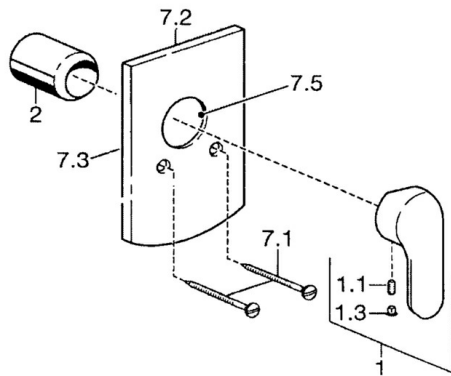

EAN: 4015474252677
static.hansa.com/52607103

- Bathtub & Shower
- Single-lever, Trim Kit
- Concealed wall mounting
- Chrome
- Single operating lever/handle, Hot/Cold symbols
- Square rosette

Technical data

Technical properties

Hot water supply	max. +80°C
Working pressure	0.5-10 bar

Regulations

EN standard	EN 817
-------------	---------------

Spare parts

SP52607103

	Name	Code
1	Lever	59914629
1.1	Screw, M5x8, SW2.5	59904755
1.3	Symbol plug Grey	59912112
2	Cover sleeve	59912511
5	Diverter	59911156
5.2	O-ring, d 4x1	59902331
5.3	Sealing kit	59904791
7.2	Cover flange	59912507
7.3	Sealing plates Discontinued	59912121
7.5	Gasket, 64.5x47x7 Discontinued	59912509