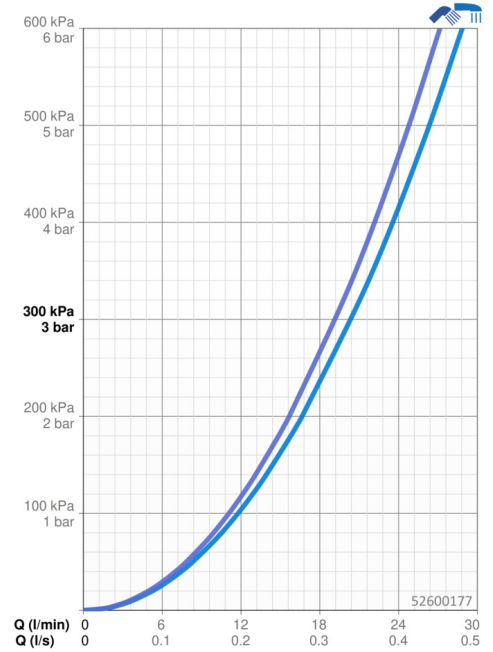

Technical data

Flow properties

Flow-rate at 3 bar **20.4 / 19.2 l/min**

Technical properties

Hot water supply **max. +80°C**
Working pressure **0.5-10 bar**

Regulations

EN standard **EN 817**