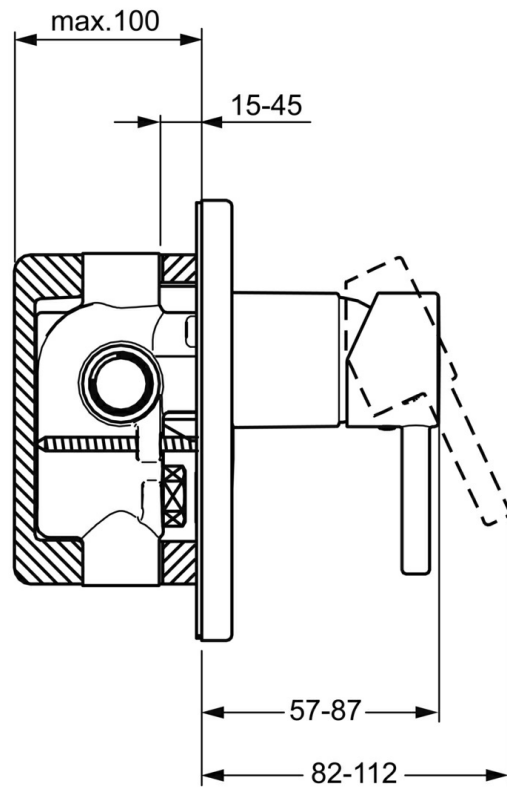

EAN: 4015474253940  
[static.hansa.com/52600177](https://static.hansa.com/52600177)

- Bathtub & Shower
- Single-lever, Trim Kit
- Concealed wall mounting
- Chrome
- Hot/Cold symbols, Pin shape, Single operating lever/handle
- Automatic reset
- Round rosette

### Flow properties

Flow-rate at 3 bar **20.4 / 19.2 l/min**

### Technical properties

Hot water supply **max. +80°C**  
 Working pressure **0.5-10 bar**

### SP52600177

	Name	Code
1	Lever	59914629
1	Lever	59913840
1.1	Screw, M5x8, SW2.5	59904755
1.3	Symbol plug Grey	59912112
2	Cover sleeve	59912511
2.1	O-ring, 41x3	59913215
5	Diverter	59910900
5.1	Push button	59904828
5.2	O-ring, d 4x1	59902331
5.3	Sealing kit	59904791
7	Cover flange, d 160 mm	59913538
7.1	Screw, M5x65	59904847
7.3	Rubber gasket	59913045
7.4	Flow limiting cap	59904846
7.5	Gasket, 64,5x47x7 Discontinued	59912509
7.6	Assist handle	79901075