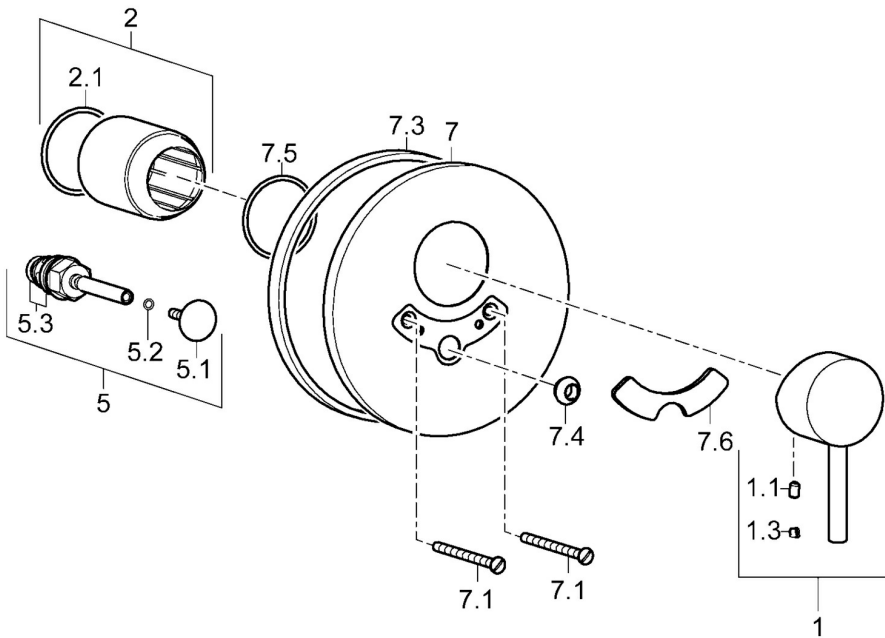

EAN: 4015474253940  
[static.hansa.com/52600177](https://static.hansa.com/52600177)

- Bathtub & Shower
- Single-lever, Trim Kit
- Concealed wall mounting
- Chrome
- Hot/Cold symbols, Pin shape, Single operating lever/handle
- Automatic reset
- Round rosette

### SP52600177

	Name	Code
1	Lever	59914629
1	Lever	59913840
1.1	Screw, M5x8, SW2.5	59904755
1.3	Symbol plug Grey	59912112
2	Cover sleeve	59912511
2.1	O-ring, 41x3	59913215
5	Diverter	59910900
5.1	Push button	59904828
5.2	O-ring, d 4x1	59902331
5.3	Sealing kit	59904791
7	Cover flange, d 160 mm	59913538
7.1	Screw, M5x65	59904847
7.3	Rubber gasket	59913045
7.4	Flow limiting cap	59904846
7.5	Gasket, 64,5x47x7 Discontinued	59912509
7.6	Assist handle	79901075