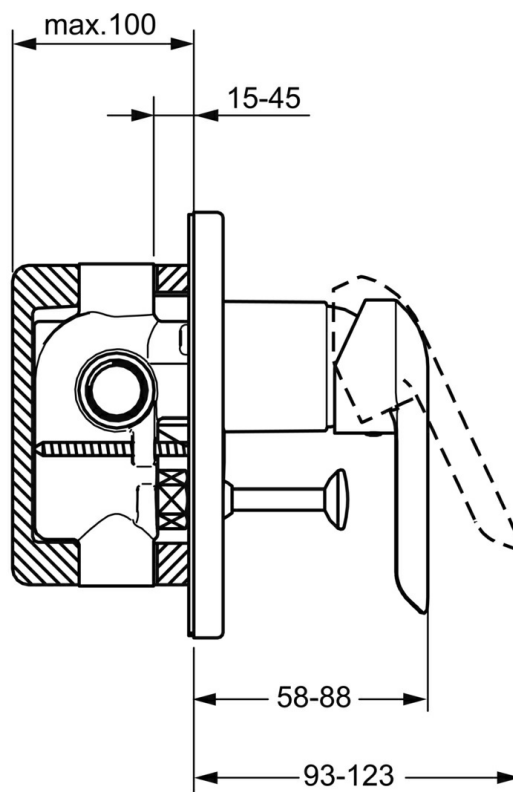

EAN: 4015474254633
static.hansa.com/52600173

- Bathtub & Shower
- Single-lever, Trim Kit
- Concealed wall mounting
- Chrome
- Hot/Cold symbols, Single operating lever/handle
- Automatic reset
- Round rosette

Technical data

Flow properties

Flow-rate at 3 bar **20.4 / 19.2 l/min**

Technical properties

Hot water supply **max. +80°C**
Working pressure **0.5-10 bar**

Regulations

EN standard **EN 817**

Spare parts

SP52600177

	Name	Code
1	Lever	59914629
1	Lever	59913840
1.1	Screw, M5x8, SW2.5	59904755
1.3	Symbol plug Grey	59912112
2	Cover sleeve	59912511
2.1	O-ring, 41x3	59913215
5	Diverter	59910900
5.1	Push button	59904828
5.2	O-ring, d 4x1	59902331
5.3	Sealing kit	59904791
7	Cover flange, d 160 mm	59913538
7.1	Screw, M5x65	59904847
7.3	Rubber gasket	59913045
7.4	Flow limiting cap	59904846
7.5	Gasket, 64,5x47x7 Discontinued	59912509
7.6	Assist handle	79901075