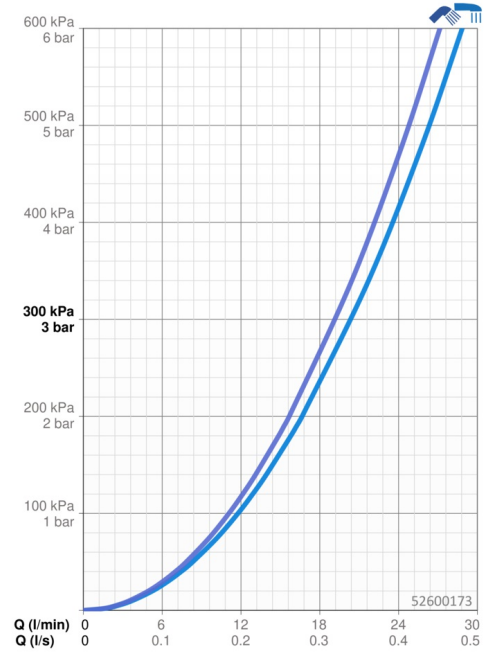

EAN: 4015474254633
static.hansa.com/52600173

- Bathtub & Shower
- Single-lever, Trim Kit
- Concealed wall mounting
- Chrome
- Hot/Cold symbols, Single operating lever/handle
- Automatic reset
- Round rosette

Technical data

Flow properties

Flow-rate at 3 bar **20.4 / 19.2 l/min**

Technical properties

Hot water supply **max. +80°C**
Working pressure **0.5-10 bar**

Regulations

EN standard **EN 817**

Spare parts