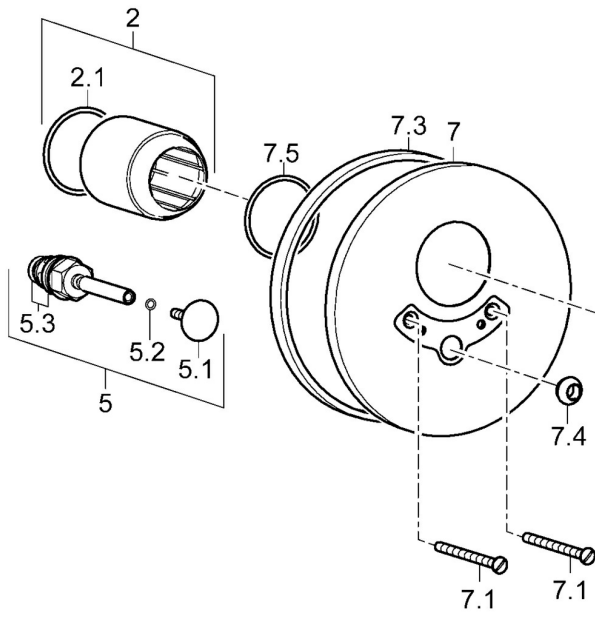

EAN: 4015474254633
static.hansa.com/52600173

- Bathtub & Shower
- Single-lever, Trim Kit
- Concealed wall mounting
- Chrome
- Hot/Cold symbols, Single operating lever/handle
- Automatic reset
- Round rosette

Technical data

Flow properties

Flow-rate at 3 bar **20.4 / 19.2 l/min**

Technical properties

Hot water supply **max. +80°C**
Working pressure **0.5-10 bar**

Regulations

EN standard **EN 817**

Spare parts

SP52600177

	Name	Code
1	Lever	59914629
1	Lever	59913840
1.1	Screw, M5x8, SW2.5	59904755
1.3	Symbol plug Grey	59912112
2	Cover sleeve	59912511
2.1	O-ring, 41x3	59913215
5	Diverter	59910900
5.1	Push button	59904828
5.2	O-ring, d 4x1	59902331
5.3	Sealing kit	59904791
7	Cover flange, d 160 mm	59913538
7.1	Screw, M5x65	59904847
7.3	Rubber gasket	59913045
7.4	Flow limiting cap	59904846
7.5	Gasket, 64,5x47x7 Discontinued	59912509
7.6	Assist handle	79901075