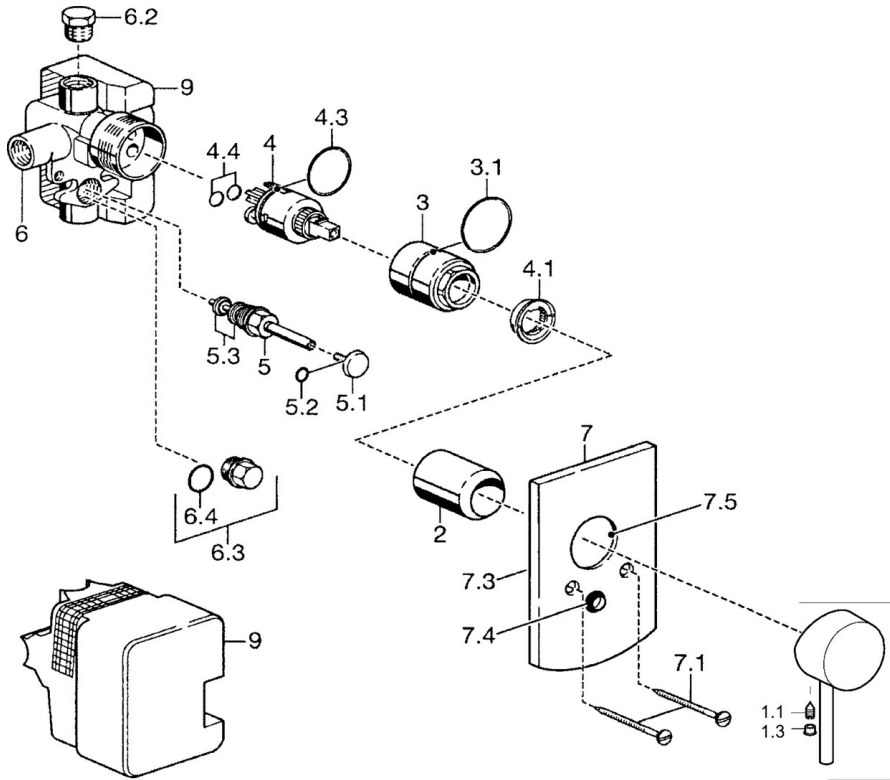

EAN: 4015474068094
static.hansa.com/52600103

- Bathtub & Shower
- Single-lever, Trim Kit
- Concealed wall mounting
- Chrome
- Single operating lever/handle, Hot/Cold symbols
- Round rosette

Technical data

Technical properties

Hot water supply	max. +80°C
Working pressure	0.5-10 bar

Regulations

EN standard	EN 817
-------------	--------

Spare parts

SP52600107

	Name	Code
1	Lever	59914629
1	Lever	59913903
1.1	Screw, M5x8, SW2.5	59904755
1.3	Symbol plug Grey	59912112
2	Cover sleeve	59912511
3	Screw sleeve, M38x1	59912315
4	Cartridge, 3.5 Eco	59912324
4.1	Temperature adjustment limiter	59912325
4.4	O-ring, d 10.10x1.60 Discontinued	59905072
5	Diverter	59911156
5.2	O-ring, d 4x1	59902331
5.3	Sealing kit	59904791
5.4	Seat	59912229
6.2	Plug, G1/2	59905013
6.3	Plug Discontinued	59905012
6.4	O-ring, d 18x2	59901422
7	Cover flange	59912507
7.1	Screw, M5x65	59904847
7.3	Sealing plates Discontinued	59912121
7.4	Flow limiting cap Discontinued	59912510
7.5	Gasket, 64.5x47x7 Discontinued	59912509
9	Installation box Discontinued	59904857
N.I.	Raising kit, 20 mm	59912589
N.I.	Key, SW30/34	59912108