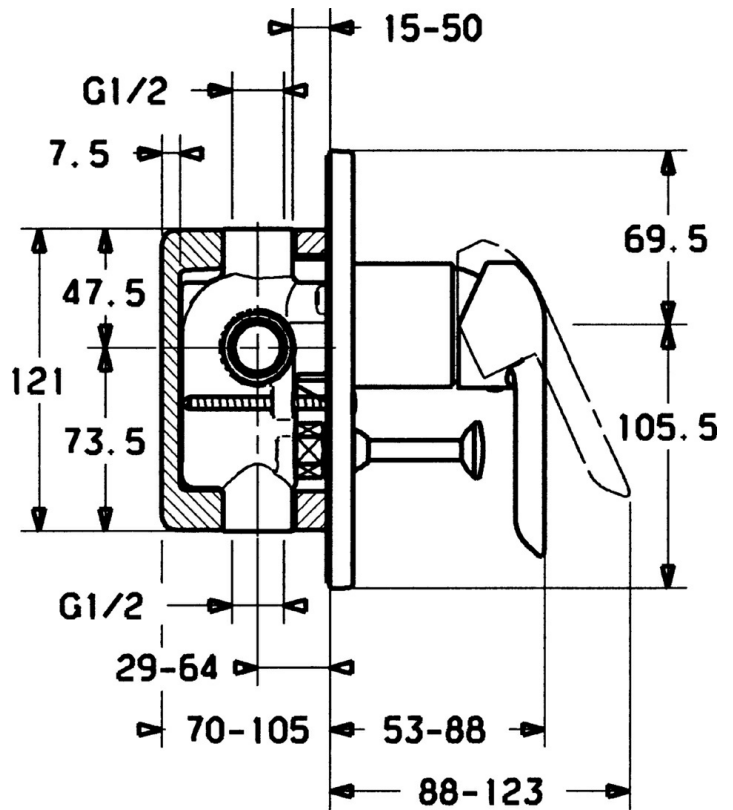

EAN: 4015474068094
static.hansa.com/52600103

- Bathtub & Shower
- Single-lever, Trim Kit
- Concealed wall mounting
- Chrome
- Single operating lever/handle, Hot/Cold symbols
- Round rosette

Technical data

Technical properties

Hot water supply	max. +80°C
Working pressure	0.5-10 bar

Regulations

EN standard	EN 817
-------------	--------

Spare parts

SP52600107

	Name	Code
1	Lever	59914629
1	Lever	59913903
1.1	Screw, M5x8, SW2.5	59904755
1.3	Symbol plug Grey	59912112
2	Cover sleeve	59912511
3	Screw sleeve, M38x1	59912315
4	Cartridge, 3.5 Eco	59912324
4.1	Temperature adjustment limiter	59912325
4.4	O-ring, d 10.10x1.60 Discontinued	59905072
5	Diverter	59911156
5.2	O-ring, d 4x1	59902331
5.3	Sealing kit	59904791
5.4	Seat	59912229
6.2	Plug, G1/2	59905013
6.3	Plug Discontinued	59905012
6.4	O-ring, d 18x2	59901422
7	Cover flange	59912507
7.1	Screw, M5x65	59904847
7.3	Sealing plates Discontinued	59912121
7.4	Flow limiting cap Discontinued	59912510
7.5	Gasket, 64.5x47x7 Discontinued	59912509
9	Installation box Discontinued	59904857
N.I.	Raising kit, 20 mm	59912589
N.I.	Key, SW30/34	59912108