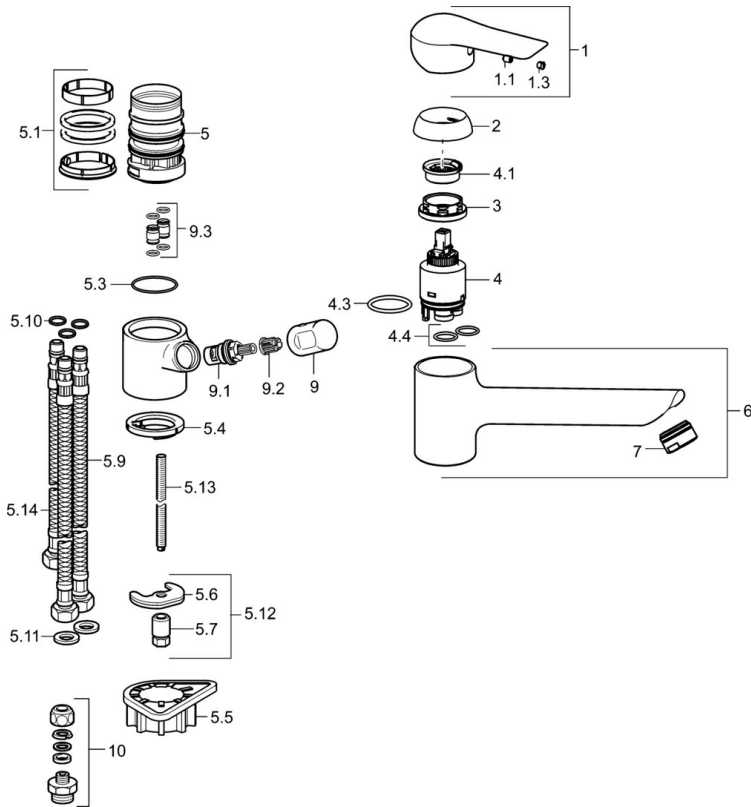

EAN: 4015474261235
static.hansa.com/52592207

- Kitchen
- Single-lever, Dishwasher valve
- Deck mounted
- Chrome
- Standard aerator
- Mechanic stop valve for external equipment
- Hot/Cold symbols, Pin shape, Single operating lever/handle
- Flexible inlet pipes
- Inner body made of DZR brass

Technical data

Technical properties

DN-size (nominal dimension)	DN15
Hot water supply	max. +70°C
Working pressure	0.5-10 bar
Connection size	G3/8
Length / Height	201 mm
Material	Brass

Regulations

EN standard	EN 817
-------------	--------

Spare parts

SP52592203

	Name	Code
1	Lever	59913903
1	Lever	59914629
1.1	Screw, M5x8, SW2.5	59904755
1.3	Symbol plug Grey	59912112
2	Covering cap, 33x3 mm	59912504
3	Tightening nut, M37x1, AF30 Discontinued	59912111
4	Cartridge, 3.5 Eco	59912324
4	Cartridge, 3.5 Classic	59913075
4.1	Temperature adjustment limiter	59912325
4.3	O-ring, d 28.24x2.62 Discontinued	59912590
4.4	O-ring, d 10.10x1.60 Discontinued	59905072
5.1	Sealing kit	1001264V
5.1	Sealing kit Discontinued	59913968
5.3	O-ring, d 34x1.5	59913975
5.4	Bottom seal	59914591
5.5	Supporting plate	59910008
5.6	Fixing plate	59904765
5.7	Screw, M8x1, SW13	59904766
5.9	Flexible pipe, L=550, G3/8-M8x1	59913969
5.10	O-ring, 6x1.4	59913266
5.11	Gasket, 9.5x14.4x2	59912551
5.12	Fixing set	59910749
5.13	Fixing screw, M8x1, L=140	59912474
5.14	Hose, M8x1, G3/8, L=370 Discontinued	59913974
6	Spout Discontinued	59914061
7	Aerator, M24x1 STD HC A	59902366
9	Handle Discontinued	59913977
9.1	Headpart, G3/8	59913260
9.2	Adapter White	59910235
9.3	Coupling pipe Discontinued	59913976
10	Connector nipple, G3/4xG3/8 Discontinued	59910940
N.I.	Key, SW30/34	59912108