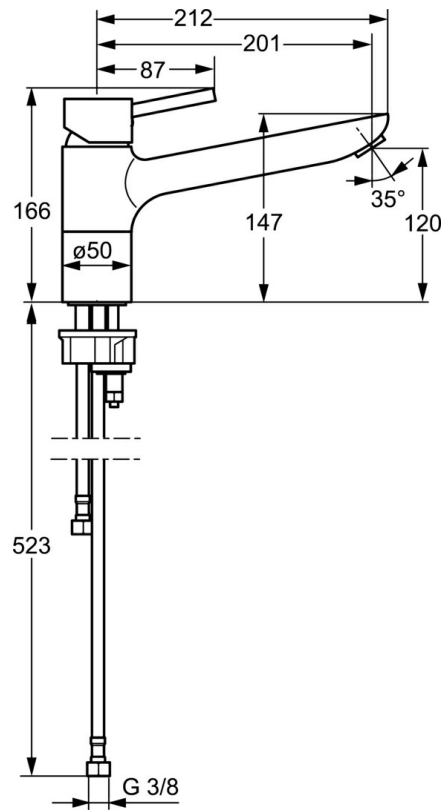

EAN: 4015474261235
static.hansa.com/52592207

- Kitchen
- Single-lever, Dishwasher valve
- Deck mounted
- Chrome
- Standard aerator
- Mechanic stop valve for external equipment
- Hot/Cold symbols, Pin shape, Single operating lever/handle
- Flexible inlet pipes
- Inner body made of DZR brass

Technical data

Technical properties

DN-size (nominal dimension)	DN15
Hot water supply	max. +70°C
Working pressure	0.5-10 bar
Connection size	G3/8
Length / Height	201 mm
Material	Brass

Regulations

EN standard	EN 817
-------------	--------

Spare parts

SP52592203

	Name	Code
1	Lever	59913903
1	Lever	59914629
1.1	Screw, M5x8, SW2.5	59904755
1.3	Symbol plug Grey	59912112
2	Covering cap, 33x3 mm	59912504
3	Tightening nut, M37x1, AF30 Discontinued	59912111
4	Cartridge, 3.5 Eco	59912324
4	Cartridge, 3.5 Classic	59913075
4.1	Temperature adjustment limiter	59912325
4.3	O-ring, d 28.24x2.62 Discontinued	59912590
4.4	O-ring, d 10.10x1.60 Discontinued	59905072
5.1	Sealing kit	1001264V
5.1	Sealing kit Discontinued	59913968
5.3	O-ring, d 34x1.5	59913975
5.4	Bottom seal	59914591
5.5	Supporting plate	59910008
5.6	Fixing plate	59904765
5.7	Screw, M8x1, SW13	59904766
5.9	Flexible pipe, L=550, G3/8-M8x1	59913969
5.10	O-ring, 6x1.4	59913266
5.11	Gasket, 9.5x14.4x2	59912551
5.12	Fixing set	59910749
5.13	Fixing screw, M8x1, L=140	59912474
5.14	Hose, M8x1, G3/8, L=370 Discontinued	59913974
6	Spout Discontinued	59914061
7	Aerator, M24x1 STD HC A	59902366
9	Handle Discontinued	59913977
9.1	Headpart, G3/8	59913260
9.2	Adapter White	59910235
9.3	Coupling pipe Discontinued	59913976
10	Connector nipple, G3/4xG3/8 Discontinued	59910940
N.I.	Key, SW30/34	59912108