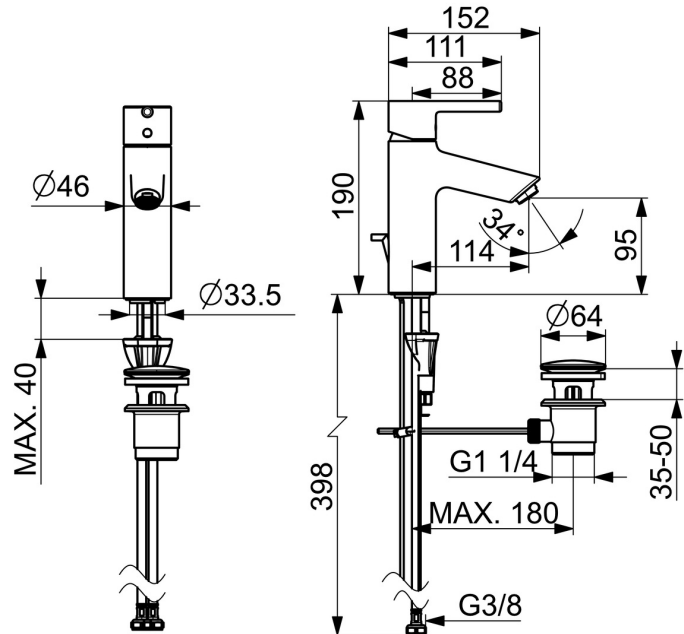

Easy to install with the 3S installation system.

High quality  
 Sleek design  
 ColdStart  
 Pop up  
 Made in Europe

Washbasin faucet with maximum comfort

- Washbasin
- Single-lever, Cold Start
- Deck mounted
- Chrome
- Fixed spout
- PCA® - constant flow rate regardless of pressure variations
- Single operating lever/handle, Pin shape, Hot/Cold symbols
- Pop-up waste with draw-rod
- Limitation option for maximum temperature and flow-rate, Energy saving variation (Cold Start) - cold water in the middle position
- ø 30 mm ceramic cartridge for flow and temperature control
- Flexible inlet pipes
- Inner body made of DZR brass, 3S-installation system for safe and simple mounting

### Technical properties

Hot water supply	<b>max. +90°C</b>
Working pressure	<b>0.5-10 bar</b>
Connection size	<b>G3/8</b>
Projection	<b>114 mm</b>
Backflow prevention (EN1717)	<b>AA</b>
Material	<b>Brass</b>

### SP5240226700006

	Name	Code
01	Lever	1002143V
02	Symbol plug	1012105V
03	Covering cap	1012421V
04	Tightening nut, M34x1.5	1012133V
05	Cartridge, 3.0 cold start	1014430V
06	Aerator, M24x1, 6 l/min	59913727
07	Bottom seal	59914591
08	Fixing screw, M8x1, L=130	59914474
09	Fixing set	59914475