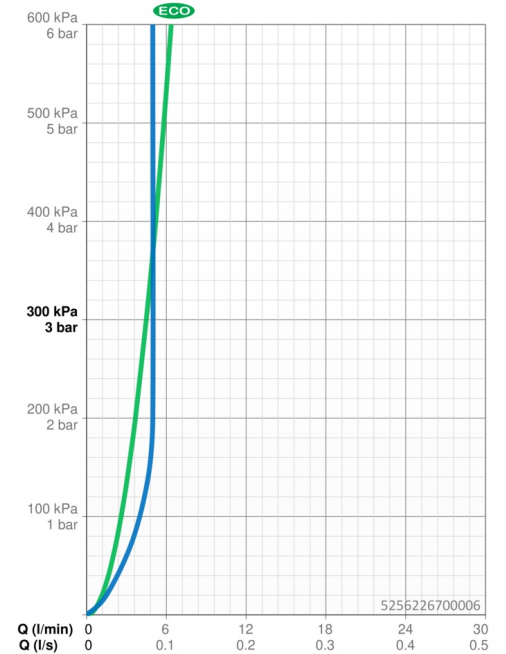

Technical data

Flow properties

Eco-flow at 3 bar	4.5 l/min
Flow-rate at 3 bar (with flow controller)	5.0 l/min
Pressure loss with flow (0.1 l/s)	1.55 bar

Technical properties

Hot water supply	max. +90°C
Working pressure	0.5-10 bar
Connection size	G3/8
Projection	114 mm
Backflow prevention (EN1717)	AA
Material	Brass

Regulations

EN standard	EN 817
Noise class	I (ISO 3822)

Approvals and Declarations

Declaration of conformity	DoC