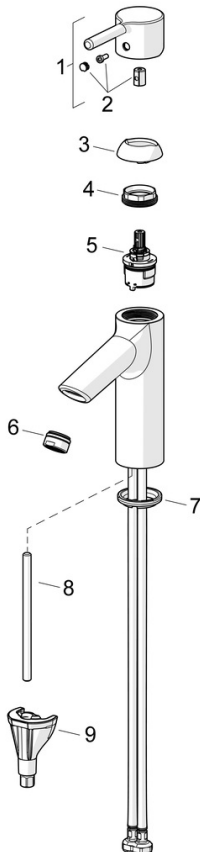

Easy to install with the 3S installation system.

High quality  
 Sleek design  
 ColdStart  
 Pop up  
 Made in Europe

Washbasin faucet with maximum comfort

- Washbasin
- Single-lever, Cold Start
- Deck mounted
- Chrome
- Fixed spout
- PCA® - constant flow rate regardless of pressure variations
- Single operating lever/handle, Pin shape, Hot/Cold symbols
- Pop-up waste with draw-rod
- Limitation option for maximum temperature and flow-rate, Energy saving variation (Cold Start) - cold water in the middle position
- ø 30 mm ceramic cartridge for flow and temperature control
- Flexible inlet pipes
- Inner body made of DZR brass, 3S-installation system for safe and simple mounting

### Technical properties

Hot water supply	<b>max. +90°C</b>
Working pressure	<b>0.5-10 bar</b>
Connection size	<b>G3/8</b>
Projection	<b>114 mm</b>
Backflow prevention (EN1717)	<b>AA</b>
Material	<b>Brass</b>

## Spare parts

### SP5240226700006

	Name	Code
01	Lever	1002143V
02	Symbol plug	1012105V
03	Covering cap	1012421V
04	Tightening nut, M34x1.5	1012133V
05	Cartridge, 3.0 cold start	1014430V
06	Aerator, M24x1, 6 l/min	59913727
07	Bottom seal	59914591
08	Fixing screw, M8x1, L=130	59914474
09	Fixing set	59914475