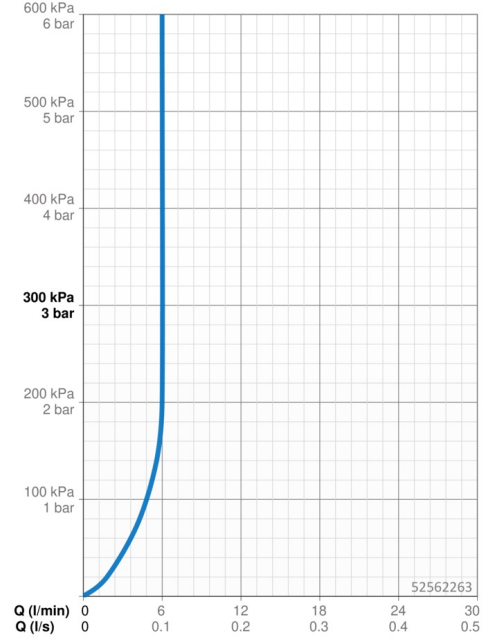

Technical data

Flow properties

Flow-rate at 3 bar (with flow controller) **6.0 l/min**

Technical properties

Hot water supply **max. +70°C**
Working pressure **0.5-10 bar**
Connection size **G3/8**
Projection **114 mm**
Backflow prevention (EN1717) **AA**
Material **Brass**

Regulations

EN standard **EN 817**
Noise class **I (ISO 3822)**

Approvals and Declarations

Declaration of conformity **DoC**
EPD **S-P-06391**