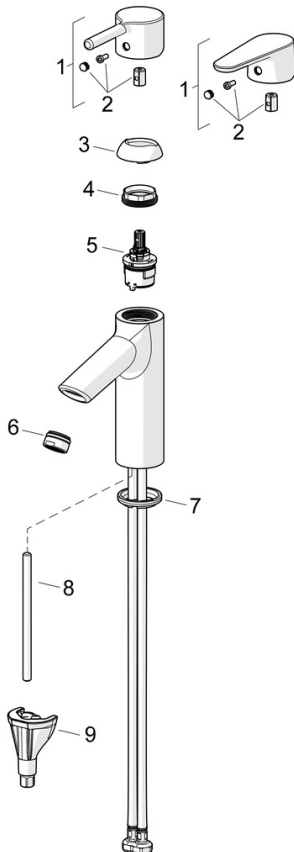

Easy to install with the 3S installation system.

High quality
 Sleek design
 Pop up
 Made in Europe

Washbasin faucet with maximum comfort

- Washbasin
- Single-lever
- Deck mounted
- Chrome
- Fixed spout
- PCA® - constant flow rate regardless of pressure variations
- Single operating lever/handle, Hot/Cold symbols
- Pop-up waste with draw-rod
- Limitation option for maximum temperature and flow-rate
- ø 30 mm ceramic cartridge for flow and temperature control
- Flexible inlet pipes
- Inner body made of DZR brass, 3S-installation system for safe and simple mounting

Technical data

Flow properties

Flow-rate at 3 bar (with flow controller) **6.0 l/min**

Technical properties

Hot water supply **max. +70°C**
 Working pressure **0.5-10 bar**
 Connection size **G3/8**
 Projection **114 mm**
 Backflow prevention (EN1717) **AA**
 Material **Brass**

Regulations

EN standard **EN 817**
 Noise class **I (ISO 3822)**

Approvals and Declarations

Declaration of conformity **DoC**
 EPD **S-P-06391**

Spare parts

SP52372263

	Name	Code
01	Lever	1014995V
01	Lever	1015000V
02	Symbol plug	1012105V
03	Covering cap	1012421V
04	Tightening nut, M34x1.5	1012133V
05	Cartridge, 3.0	1014428V
06	Aerator, M24x1, 6 l/min	59913727
07	Bottom seal	59914591
08	Fixing screw, M8x1, L=130	59914474
09	Fixing set	59914475