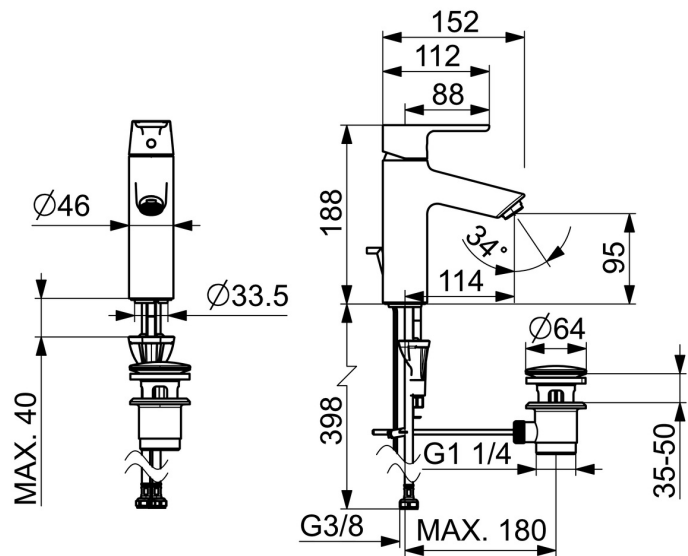

EAN: 4057304017148
static.hansa.com/52562263

The HANSAVANTIS is the perfect fit for any bathroom, with a proven expert quality you can rely on, no matter your specific needs. Durable and long-lasting in both design and service life, this faucet brings you joy and confidence for years to come. Functional considerations and a dedicated level of detail offer a new user experience.

Easy to install with the 3S installation system.

High quality
 Sleek design
 Pop up
 Made in Europe

Washbasin faucet with maximum comfort

- Washbasin
- Single-lever
- Deck mounted
- Chrome
- Fixed spout
- PCA® - constant flow rate regardless of pressure variations
- Single operating lever/handle, Hot/Cold symbols
- Pop-up waste with draw-rod
- Limitation option for maximum temperature and flow-rate
- ø 30 mm ceramic cartridge for flow and temperature control
- Flexible inlet pipes
- Inner body made of DZR brass, 3S-installation system for safe and simple mounting

Technical data

Flow properties

Flow-rate at 3 bar (with flow controller) **6.0 l/min**

Technical properties

Hot water supply **max. +70°C**
 Working pressure **0.5-10 bar**
 Connection size **G3/8**
 Projection **114 mm**
 Backflow prevention (EN1717) **AA**
 Material **Brass**

Regulations

EN standard **EN 817**
 Noise class **I (ISO 3822)**

Approvals and Declarations

Declaration of conformity **DoC**
 EPD **S-P-06391**

Spare parts

SP52372263

	Name	Code
01	Lever	1014995V
01	Lever	1015000V
02	Symbol plug	1012105V
03	Covering cap	1012421V
04	Tightening nut, M34x1.5	1012133V
05	Cartridge, 3.0	1014428V
06	Aerator, M24x1, 6 l/min	59913727
07	Bottom seal	59914591
08	Fixing screw, M8x1, L=130	59914474
09	Fixing set	59914475