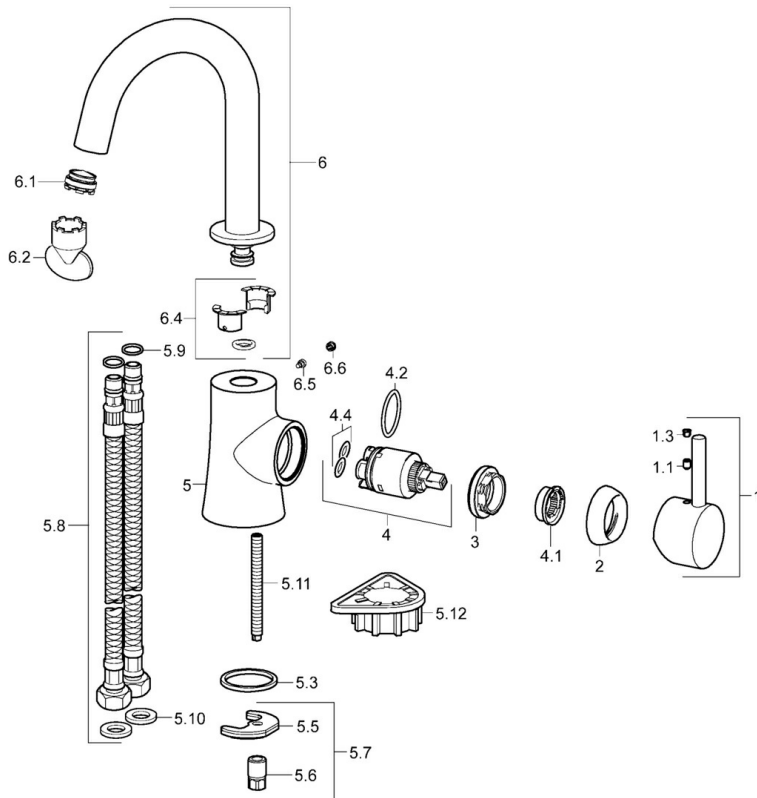

EAN: 4015474255074
static.hansa.com/52552277

- Washbasin
- Single-lever, side operated
- Deck mounted
- Chrome
- Swivel spout
- Standard aerator
- Hot/Cold symbols, Pin shape, Single operating lever/handle
- Flexible inlet pipes
- Without pop-up waste

Technical data

Technical properties

DN-size (nominal dimension)	DN15
Hot water supply	max. +70°C
Working pressure	0.5-10 bar
Connection size	G3/8
Length / Height	134 mm
Projection	134 mm
Backflow prevention (EN1717)	AA
Material	Brass

Regulations

EN standard	EN 817
-------------	---------------

Spare parts

SP52552277

	Name	Code
1	Lever	59913842
1.1	Screw, M5x8, SW2.5	59904755
1.3	Symbol plug Grey	59912112
2	Covering cap, 33x3 mm	59912504
3	Tightening nut, M40x1	1003409V
4	Cartridge, 3.5 Eco	59912324
4	Cartridge, 3.5 Classic	59913075
4.1	Temperature adjustment limiter	59912325
4.2	O-ring, d 28.24x2.62 Discontinued	59912590
4.4	O-ring, d 10.10x1.60 Discontinued	59905072
5.3	Gasket, 43x37x3	59912506
5.5	Fixing plate	59904765
5.6	Screw, M8x1, SW13	59904766
5.7	Fixing set	59912113
5.8	Flexible pipe, L=500, G3/8-M10x1	59911767
5.9	O-ring, d 7.65x1.78	59902337
5.10	Gasket, 9.5x14.4x2	59912551
5.11	Fixing screw, M8x1, L=140	59912474
5.12	Supporting plate	59910008
6	Spout Discontinued	59913301
6.1	Aerator, M24x1 A, 8 l/min	59913130
6.2	Key for aerator, M24x1	59913134
6.4	Sealing kit	59911884
6.5	Screw, M4x7	59902075
6.6	Cover plug	59911840