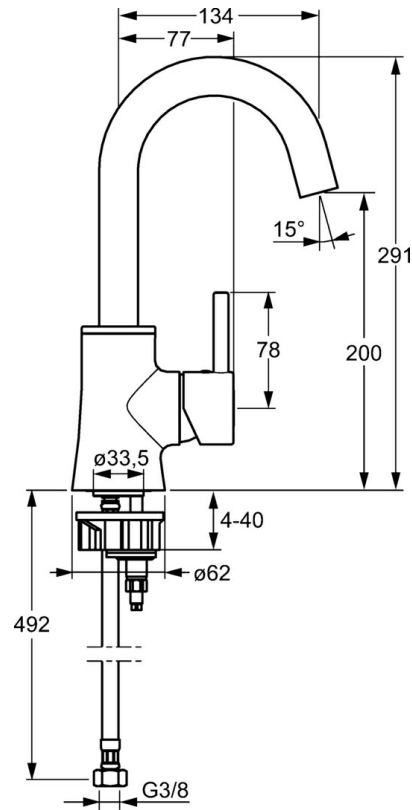

EAN: 4015474255074
static.hansa.com/52552277

- Washbasin
- Single-lever, side operated
- Deck mounted
- Chrome
- Swivel spout
- Standard aerator
- Hot/Cold symbols, Pin shape, Single operating lever/handle
- Flexible inlet pipes
- Without pop-up waste

Technical data

Technical properties

DN-size (nominal dimension)	DN15
Hot water supply	max. +70°C
Working pressure	0.5-10 bar
Connection size	G3/8
Length / Height	134 mm
Projection	134 mm
Backflow prevention (EN1717)	AA
Material	Brass

Regulations

EN standard	EN 817
-------------	---------------

Spare parts

SP52552277

	Name	Code
1	Lever	59913842
1.1	Screw, M5x8, SW2.5	59904755
1.3	Symbol plug Grey	59912112
2	Covering cap, 33x3 mm	59912504
3	Tightening nut, M40x1	1003409V
4	Cartridge, 3.5 Eco	59912324
4	Cartridge, 3.5 Classic	59913075
4.1	Temperature adjustment limiter	59912325
4.2	O-ring, d 28.24x2.62 Discontinued	59912590
4.4	O-ring, d 10.10x1.60 Discontinued	59905072
5.3	Gasket, 43x37x3	59912506
5.5	Fixing plate	59904765
5.6	Screw, M8x1, SW13	59904766
5.7	Fixing set	59912113
5.8	Flexible pipe, L=500, G3/8-M10x1	59911767
5.9	O-ring, d 7.65x1.78	59902337
5.10	Gasket, 9.5x14.4x2	59912551
5.11	Fixing screw, M8x1, L=140	59912474
5.12	Supporting plate	59910008
6	Spout Discontinued	59913301
6.1	Aerator, M24x1 A, 8 l/min	59913130
6.2	Key for aerator, M24x1	59913134
6.4	Sealing kit	59911884
6.5	Screw, M4x7	59902075
6.6	Cover plug	59911840