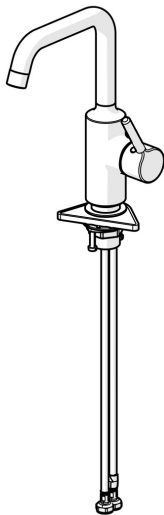

EAN: 4057304021923  
[static.hansa.com/5255226733](https://static.hansa.com/5255226733)

The HANSAVANTIS is the perfect fit for any bathroom, with a proven expert quality you can rely on, no matter your specific needs. Durable and long-lasting in both design and service life, this faucet brings you joy and confidence for years to come. The slim side lever and the swivel spout guarantee perfect freedom of movement and comfort for every bathroom routine. Functional considerations and a dedicated level of detail offer a new user experience.

Easy to install with the 3S installation system.

High quality  
 Sleek design  
 Made in Europe

Washbasin faucet with maximum comfort

- Washbasin
- Single-lever, side operated
- Deck mounted
- Matt black
- Swivel spout
- PCA® - constant flow rate regardless of pressure variations
- Single operating lever/handle, Pin shape, Hot/Cold symbols
- Limitation option for maximum temperature and flow-rate
- $\varnothing$  30 mm ceramic cartridge for flow and temperature control
- Flexible inlet pipes
- Inner body made of DZR brass
- Without pop-up waste

### Flow properties

Flow-rate at 3 bar (with flow controller) **6.0 l/min**

### Technical properties

Hot water supply **max. +70°C**  
 Working pressure **0.5-10 bar**  
 Connection size **G3/8**  
 Projection **152 mm**  
 Backflow prevention (EN1717) **AA**  
 Material **Brass**