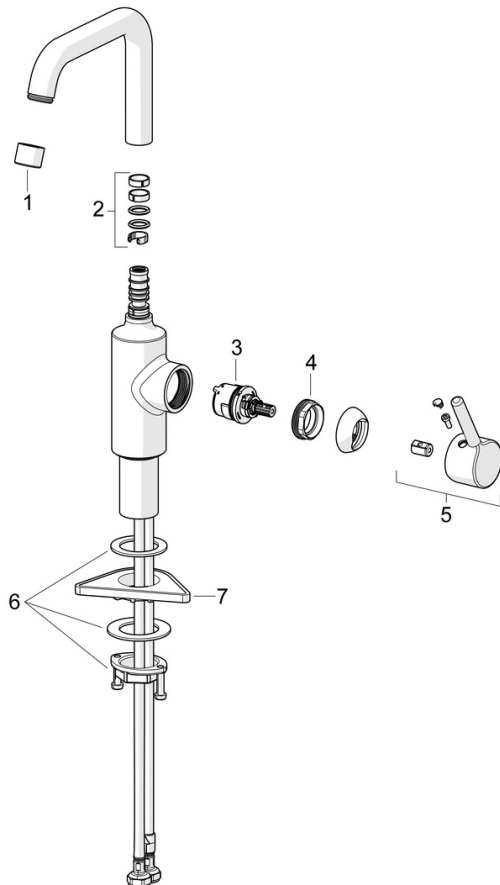

Easy to install with the 3S installation system.

High quality  
 Sleek design  
 Made in Europe

Washbasin faucet with maximum comfort

- Washbasin
- Single-lever, side operated
- Deck mounted
- Matt black
- Swivel spout
- PCA® - constant flow rate regardless of pressure variations
- Single operating lever/handle, Pin shape, Hot/Cold symbols
- Limitation option for maximum temperature and flow-rate
- $\varnothing$  30 mm ceramic cartridge for flow and temperature control
- Flexible inlet pipes
- Inner body made of DZR brass
- Without pop-up waste

### Technical properties

Hot water supply **max. +70°C**  
 Working pressure **0.5-10 bar**  
 Connection size **G3/8**  
 Projection **152 mm**  
 Backflow prevention (EN1717) **AA**  
 Material **Brass**

## Spare parts

### SP5255226733

	Name	Code
01	Aerator, M24x1 STD HC PCA, 6 l/min Matt black	1001071V-33
02	Sealing kit for spout	59914266
03	Cartridge, 3.0	1014428V
04	Tightening nut, M34x1.5	1012133V
05	Lever Matt black	1001749V-33
06	Fixing set	59913479
07	Supporting plate	59910008