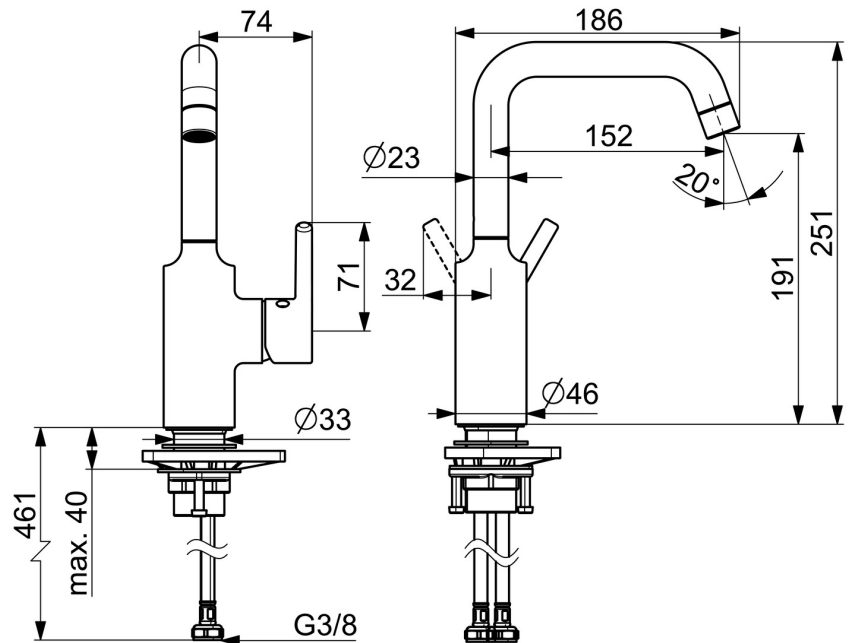

Easy to install with the 3S installation system.

High quality  
 Sleek design  
 Made in Europe

Washbasin faucet with maximum comfort

- Washbasin
- Single-lever, side operated
- Deck mounted
- Matt black
- Swivel spout
- PCA® - constant flow rate regardless of pressure variations
- Single operating lever/handle, Pin shape, Hot/Cold symbols
- Limitation option for maximum temperature and flow-rate
- $\varnothing$  30 mm ceramic cartridge for flow and temperature control
- Flexible inlet pipes
- Inner body made of DZR brass
- Without pop-up waste

### Technical properties

Hot water supply **max. +70°C**  
 Working pressure **0.5-10 bar**  
 Connection size **G3/8**  
 Projection **152 mm**  
 Backflow prevention (EN1717) **AA**  
 Material **Brass**

### SP5255226733

	Name	Code
01	Aerator, M24x1 STD HC PCA, 6 l/min Matt black	1001071V-33
02	Sealing kit for spout	59914266
03	Cartridge, 3.0	1014428V
04	Tightening nut, M34x1.5	1012133V
05	Lever Matt black	1001749V-33
06	Fixing set	59913479
07	Supporting plate	59910008