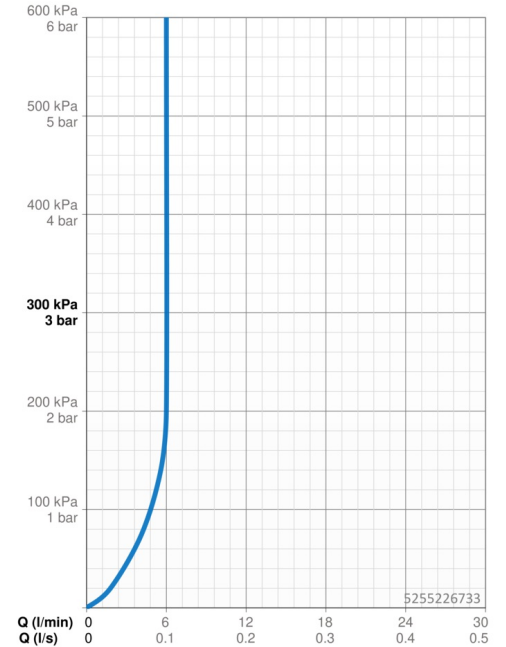

Technical data

Flow properties

Flow-rate at 3 bar (with flow controller) **6.0 l/min**

Technical properties

Hot water supply **max. +70°C**
Working pressure **0.5-10 bar**
Connection size **G3/8**
Projection **152 mm**
Backflow prevention (EN1717) **AA**
Material **Brass**

Regulations

EN standard **EN 817**
Noise class **I (ISO 3822)**

Approvals and Declarations

Declaration of conformity **DoC**
EPD **S-P-06391**