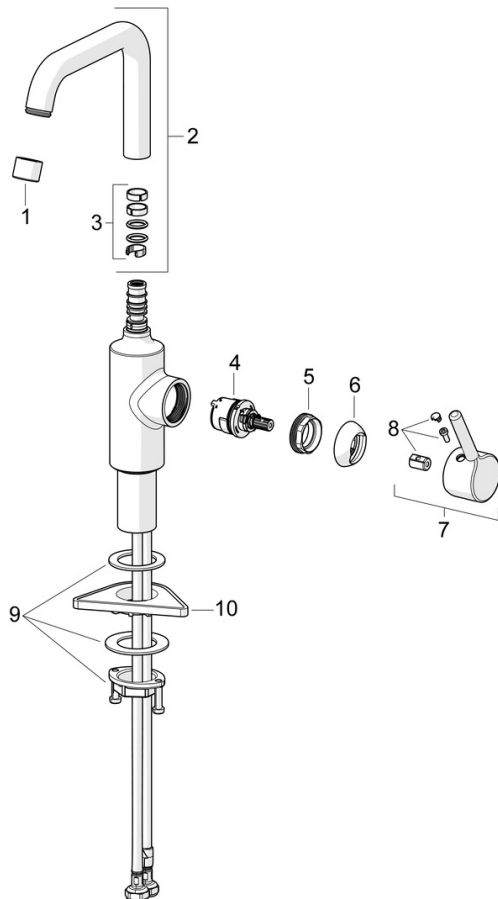

Easy to install with the 3S installation system.

High quality  
 Sleek design  
 Made in Europe

Washbasin faucet with maximum comfort

- Washbasin
- Single-lever, side operated
- Deck mounted
- Chrome
- Swivel spout
- PCA® - constant flow rate regardless of pressure variations
- Single operating lever/handle, Pin shape, Hot/Cold symbols
- Limitation option for maximum temperature and flow-rate
- $\varnothing$  30 mm ceramic cartridge for flow and temperature control
- Flexible inlet pipes
- Inner body made of DZR brass
- Without pop-up waste

### Technical properties

Hot water supply **max. +70°C**  
 Working pressure **0.5-10 bar**  
 Connection size **G3/8**  
 Projection **152 mm**  
 Backflow prevention (EN1717) **AA**  
 Material **Brass**

## Spare parts

### SP52552267

	Name	Code
01	Aerator, M22x1 STD HC PCA, 6 l/min	59914428
02	High spout	1012809V
03	Sealing kit for spout	59914266
04	Cartridge, 3.0	1014428V
05	Tightening nut, M34x1.5	1012133V
06	Covering cap	1012132V
07	Lever	1001749V
08	Symbol plug	1012105V
09	Fixing set	59913479
10	Supporting plate	59910008