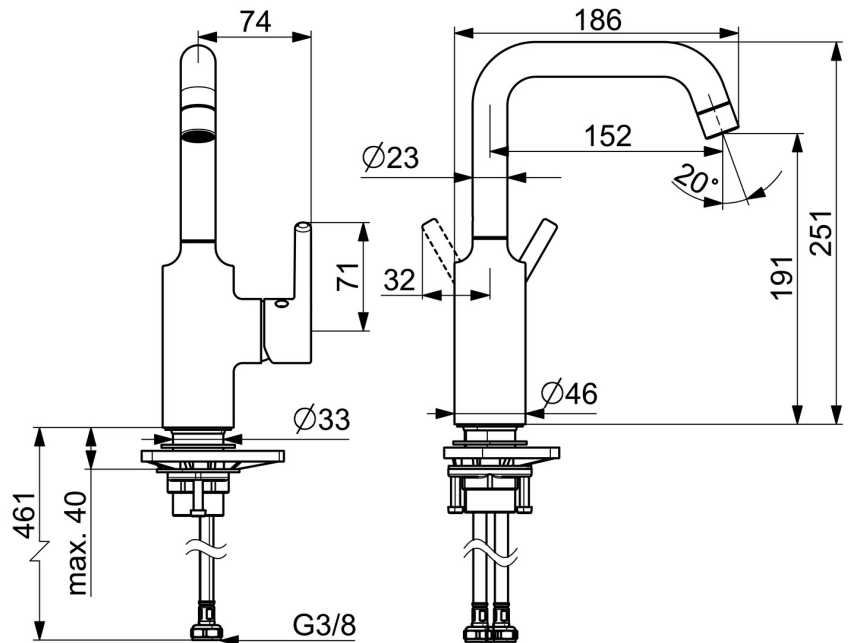

EAN: 4057304017216  
[static.hansa.com/52552267](https://static.hansa.com/52552267)

The HANSAVANTIS is the perfect fit for any bathroom, with a proven expert quality you can rely on, no matter your specific needs. Durable and long-lasting in both design and service life, this faucet brings you joy and confidence for years to come. The slim side lever and the swivel spout guarantee perfect freedom of movement and comfort for every bathroom routine. Functional considerations and a dedicated level of detail offer a new user experience.

Easy to install with the 3S installation system.

High quality  
 Sleek design  
 Made in Europe

Washbasin faucet with maximum comfort

- Washbasin
- Single-lever, side operated
- Deck mounted
- Chrome
- Swivel spout
- PCA® - constant flow rate regardless of pressure variations
- Single operating lever/handle, Pin shape, Hot/Cold symbols
- Limitation option for maximum temperature and flow-rate
- $\varnothing$  30 mm ceramic cartridge for flow and temperature control
- Flexible inlet pipes
- Inner body made of DZR brass
- Without pop-up waste

### Technical properties

Hot water supply **max. +70°C**  
 Working pressure **0.5-10 bar**  
 Connection size **G3/8**  
 Projection **152 mm**  
 Backflow prevention (EN1717) **AA**  
 Material **Brass**

### SP52552267

	Name	Code
01	Aerator, M22x1 STD HC PCA, 6 l/min	59914428
02	High spout	1012809V
03	Sealing kit for spout	59914266
04	Cartridge, 3.0	1014428V
05	Tightening nut, M34x1.5	1012133V
06	Covering cap	1012132V
07	Lever	1001749V
08	Symbol plug	1012105V
09	Fixing set	59913479
10	Supporting plate	59910008