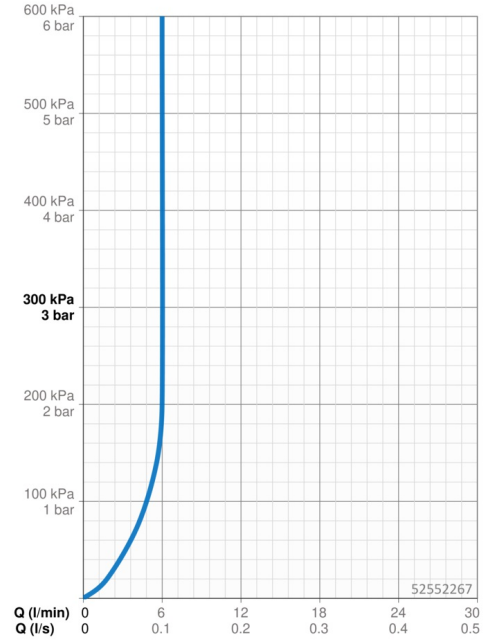

Technical data

Flow properties

Flow-rate at 3 bar (with flow controller) **6.0 l/min**

Technical properties

Hot water supply **max. +70°C**
Working pressure **0.5-10 bar**
Connection size **G3/8**
Projection **152 mm**
Backflow prevention (EN1717) **AA**
Material **Brass**

Regulations

EN standard **EN 817**
Noise class **I (ISO 3822)**

Approvals and Declarations

Declaration of conformity **DoC**
EPD **S-P-06391**