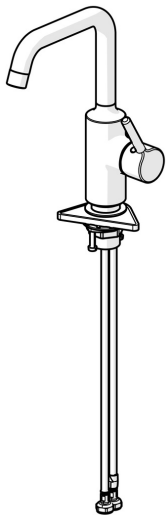

EAN: 4057304017216  
[static.hansa.com/52552267](https://static.hansa.com/52552267)

The HANSAVANTIS is the perfect fit for any bathroom, with a proven expert quality you can rely on, no matter your specific needs. Durable and long-lasting in both design and service life, this faucet brings you joy and confidence for years to come. The slim side lever and the swivel spout guarantee perfect freedom of movement and comfort for every bathroom routine. Functional considerations and a dedicated level of detail offer a new user experience.

Easy to install with the 3S installation system.

High quality  
 Sleek design  
 Made in Europe

Washbasin faucet with maximum comfort

- Washbasin
- Single-lever, side operated
- Deck mounted
- Chrome
- Swivel spout
- PCA® - constant flow rate regardless of pressure variations
- Single operating lever/handle, Pin shape, Hot/Cold symbols
- Limitation option for maximum temperature and flow-rate
- $\varnothing$  30 mm ceramic cartridge for flow and temperature control
- Flexible inlet pipes
- Inner body made of DZR brass
- Without pop-up waste

### Flow properties

Flow-rate at 3 bar (with flow controller) **6.0 l/min**

### Technical properties

Hot water supply **max. +70°C**  
 Working pressure **0.5-10 bar**  
 Connection size **G3/8**  
 Projection **152 mm**  
 Backflow prevention (EN1717) **AA**  
 Material **Brass**