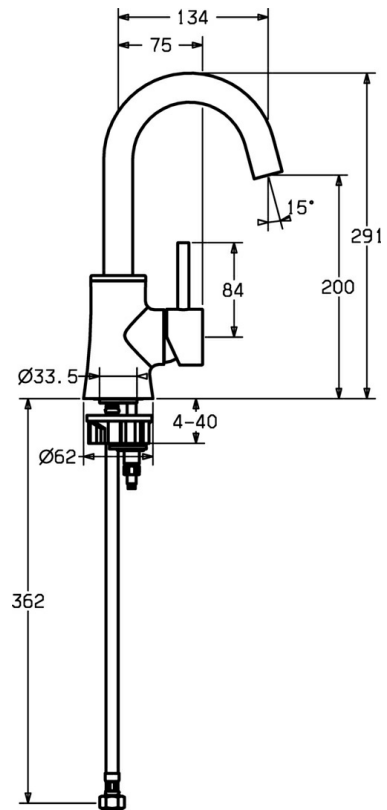

EAN: 4015474165076
static.hansa.com/52552207

- Kitchen
- Single-lever, side operated
- Deck mounted
- Chrome
- Single operating lever/handle, Hot/Cold symbols

Technical data

Technical properties

Hot water supply	max. +80°C
Working pressure	0.5-10 bar
Backflow prevention (EN1717)	AA
Material	Brass

Regulations

EN standard	EN 817
-------------	---------------

Spare parts

SP52552207

	Name	Code
1	Lever, L=60, M5 IG Discontinued	59913298
1.1	Screw, M5x35	59913299
1.4	O-ring, d 3x1.5	59913100
1.5	Lever Discontinued	59913300
2	Covering cap, 33x3 mm	59912504
3	Tightening nut, M40x1	1003409V
4	Cartridge, 3.5 Eco	59912324
4	Cartridge, 3.5 Classic	59913075
4.1	Temperature adjustment limiter	59912325
4.2	O-ring, d 28.24x2.62 Discontinued	59912590
4.4	O-ring, d 10.10x1.60 Discontinued	59905072
5.3	Gasket, 43x37x3	59912506
5.5	Fixing plate	59904765
5.6	Screw, M8x1, SW13	59904766
5.7	Fixing set	59910749
5.8	Flexible pipe, L=500, G3/8-M10x1	59911767
5.9	O-ring, d 7.65x1.78	59902337
5.10	Gasket, 9.5x14.4x2	59912551
5.11	Fixing screw, M8x1, L=140	59912474
5.12	Supporting plate	59910008
6	Spout Discontinued	59913301
6.1	Aerator, M24x1 A, 8 l/min	59913130
6.2	Key for aerator, M24x1	59913134
6.4	Sealing kit	59911884
6.5	Screw, M4x7	59902075
6.6	Cover plug	59911840