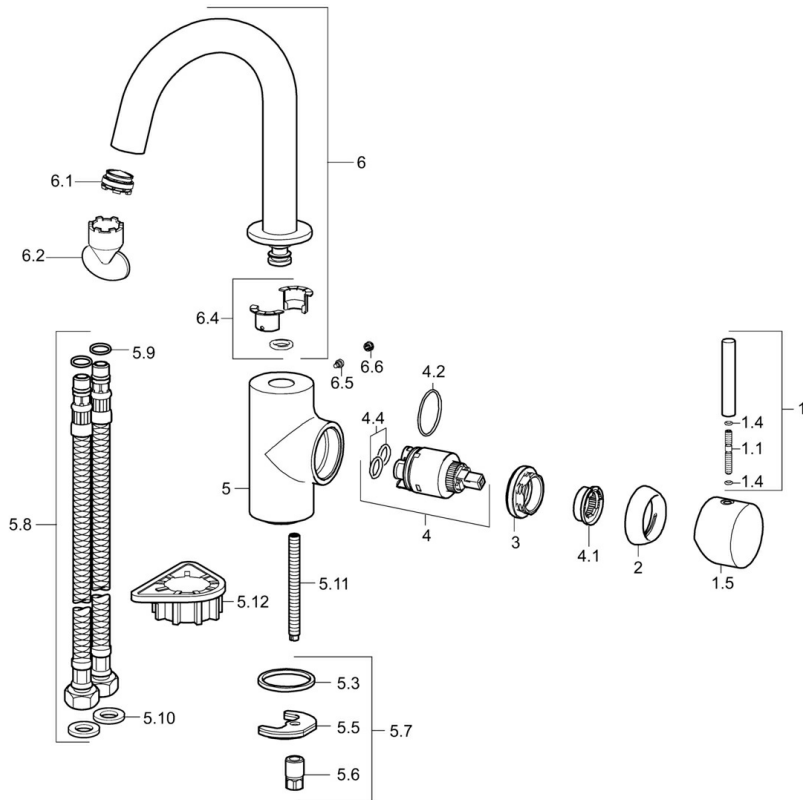

EAN: 4015474165076
static.hansa.com/52552207

- Kitchen
- Single-lever, side operated
- Deck mounted
- Chrome
- Single operating lever/handle, Hot/Cold symbols

Technical data

Technical properties

Hot water supply	max. +80°C
Working pressure	0.5-10 bar
Backflow prevention (EN1717)	AA
Material	Brass

Regulations

EN standard	EN 817
-------------	---------------

Spare parts

SP52552207

	Name	Code
1	Lever, L=60, M5 IG Discontinued	59913298
1.1	Screw, M5x35	59913299
1.4	O-ring, d 3x1.5	59913100
1.5	Lever Discontinued	59913300
2	Covering cap, 33x3 mm	59912504
3	Tightening nut, M40x1	1003409V
4	Cartridge, 3.5 Eco	59912324
4	Cartridge, 3.5 Classic	59913075
4.1	Temperature adjustment limiter	59912325
4.2	O-ring, d 28.24x2.62 Discontinued	59912590
4.4	O-ring, d 10.10x1.60 Discontinued	59905072
5.3	Gasket, 43x37x3	59912506
5.5	Fixing plate	59904765
5.6	Screw, M8x1, SW13	59904766
5.7	Fixing set	59910749
5.8	Flexible pipe, L=500, G3/8-M10x1	59911767
5.9	O-ring, d 7.65x1.78	59902337
5.10	Gasket, 9.5x14.4x2	59912551
5.11	Fixing screw, M8x1, L=140	59912474
5.12	Supporting plate	59910008
6	Spout Discontinued	59913301
6.1	Aerator, M24x1 A, 8 l/min	59913130
6.2	Key for aerator, M24x1	59913134
6.4	Sealing kit	59911884
6.5	Screw, M4x7	59902075
6.6	Cover plug	59911840