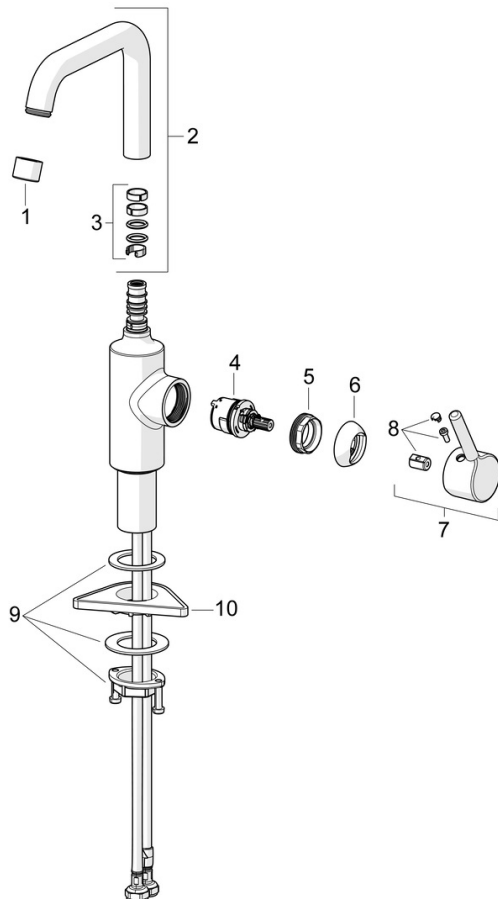

Easy to install with the 3S installation system.

High quality
 Sleek design
 Pop up
 Made in Europe

Washbasin faucet with maximum comfort

- Washbasin
- Single-lever, side operated
- Deck mounted
- Chrome
- Swivel spout
- PCA® - constant flow rate regardless of pressure variations
- Single operating lever/handle, Pin shape, Hot/Cold symbols
- Pop-up waste with draw-rod
- Limitation option for maximum temperature and flow-rate
- \varnothing 30 mm ceramic cartridge for flow and temperature control
- Flexible inlet pipes
- Inner body made of DZR brass

Technical data

Flow properties

Flow-rate at 3 bar (with flow controller) **6.0 l/min**

Technical properties

Hot water supply **max. +70°C**
 Working pressure **0.5-10 bar**
 Connection size **G3/8**
 Projection **152 mm**
 Backflow prevention (EN1717) **AA**
 Material **Brass**

Regulations

EN standard **EN 817**
 Noise class **I (ISO 3822)**

Approvals and Declarations

Declaration of conformity **DoC**
 EPD **S-P-06391**

Spare parts

SP52552267

	Name	Code
01	Aerator, M22x1 STD HC PCA, 6 l/min	59914428
02	High spout	1012809V
03	Sealing kit for spout	59914266
04	Cartridge, 3.0	1014428V
05	Tightening nut, M34x1.5	1012133V
06	Covering cap	1012132V
07	Lever	1001749V
08	Symbol plug	1012105V
09	Fixing set	59913479
10	Supporting plate	59910008