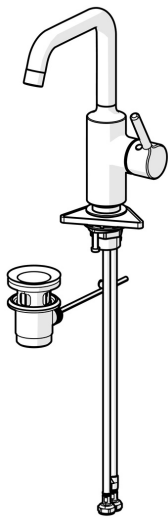

EAN: 4057304017223
static.hansa.com/52542267

The HANSAVANTIS is the perfect fit for any bathroom, with a proven expert quality you can rely on, no matter your specific needs. Durable and long-lasting in both design and service life, this faucet brings you joy and confidence for years to come. The slim side lever and the swivel spout guarantee perfect freedom of movement and comfort for every bathroom routine. Functional considerations and a dedicated level of detail offer a new user experience.

Easy to install with the 3S installation system.

High quality
 Sleek design
 Pop up
 Made in Europe

Washbasin faucet with maximum comfort

- Washbasin
- Single-lever, side operated
- Deck mounted
- Chrome
- Swivel spout
- PCA® - constant flow rate regardless of pressure variations
- Single operating lever/handle, Pin shape, Hot/Cold symbols
- Pop-up waste with draw-rod
- Limitation option for maximum temperature and flow-rate
- \varnothing 30 mm ceramic cartridge for flow and temperature control
- Flexible inlet pipes
- Inner body made of DZR brass

Technical data

Flow properties

Flow-rate at 3 bar (with flow controller) **6.0 l/min**

Technical properties

Hot water supply **max. +70°C**
 Working pressure **0.5-10 bar**
 Connection size **G3/8**
 Projection **152 mm**
 Backflow prevention (EN1717) **AA**
 Material **Brass**

Regulations

EN standard **EN 817**
 Noise class **I (ISO 3822)**

Approvals and Declarations

Declaration of conformity **DoC**
 EPD **S-P-06391**

Spare parts

SP52552267

	Name	Code
01	Aerator, M22x1 STD HC PCA, 6 l/min	59914428
02	High spout	1012809V
03	Sealing kit for spout	59914266
04	Cartridge, 3.0	1014428V
05	Tightening nut, M34x1.5	1012133V
06	Covering cap	1012132V
07	Lever	1001749V
08	Symbol plug	1012105V
09	Fixing set	59913479
10	Supporting plate	59910008