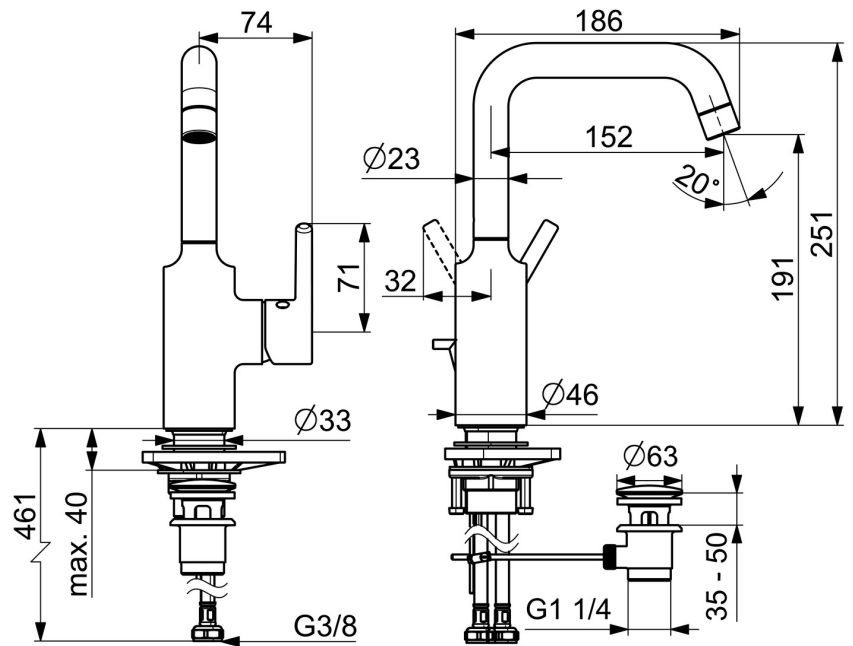

EAN: 4057304017223
static.hansa.com/52542267

The HANSAVANTIS is the perfect fit for any bathroom, with a proven expert quality you can rely on, no matter your specific needs. Durable and long-lasting in both design and service life, this faucet brings you joy and confidence for years to come. The slim side lever and the swivel spout guarantee perfect freedom of movement and comfort for every bathroom routine. Functional considerations and a dedicated level of detail offer a new user experience.

Easy to install with the 3S installation system.

High quality
 Sleek design
 Pop up
 Made in Europe

Washbasin faucet with maximum comfort

- Washbasin
- Single-lever, side operated
- Deck mounted
- Chrome
- Swivel spout
- PCA® - constant flow rate regardless of pressure variations
- Single operating lever/handle, Pin shape, Hot/Cold symbols
- Pop-up waste with draw-rod
- Limitation option for maximum temperature and flow-rate
- \varnothing 30 mm ceramic cartridge for flow and temperature control
- Flexible inlet pipes
- Inner body made of DZR brass

Technical data

Flow properties

Flow-rate at 3 bar (with flow controller) **6.0 l/min**

Technical properties

Hot water supply **max. +70°C**
 Working pressure **0.5-10 bar**
 Connection size **G3/8**
 Projection **152 mm**
 Backflow prevention (EN1717) **AA**
 Material **Brass**

Regulations

EN standard **EN 817**
 Noise class **I (ISO 3822)**

Approvals and Declarations

Declaration of conformity **DoC**
 EPD **S-P-06391**

Spare parts

SP52552267

	Name	Code
01	Aerator, M22x1 STD HC PCA, 6 l/min	59914428
02	High spout	1012809V
03	Sealing kit for spout	59914266
04	Cartridge, 3.0	1014428V
05	Tightening nut, M34x1.5	1012133V
06	Covering cap	1012132V
07	Lever	1001749V
08	Symbol plug	1012105V
09	Fixing set	59913479
10	Supporting plate	59910008