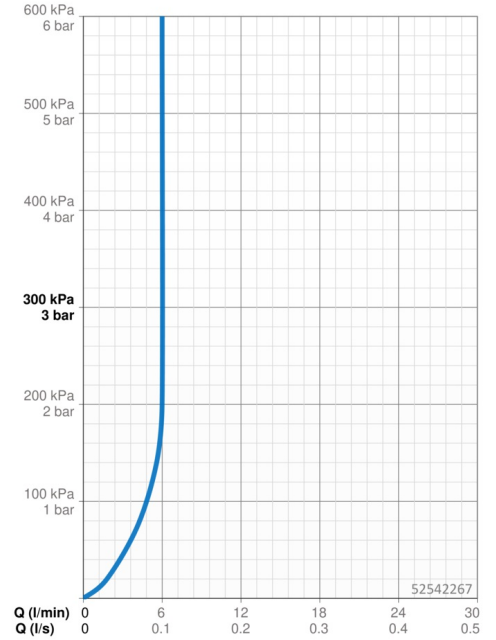

Technical data

Flow properties

Flow-rate at 3 bar (with flow controller) **6.0 l/min**

Technical properties

Hot water supply **max. +70°C**
Working pressure **0.5-10 bar**
Connection size **G3/8**
Projection **152 mm**
Backflow prevention (EN1717) **AA**
Material **Brass**

Regulations

EN standard **EN 817**
Noise class **I (ISO 3822)**

Approvals and Declarations

Declaration of conformity **DoC**
EPD **S-P-06391**