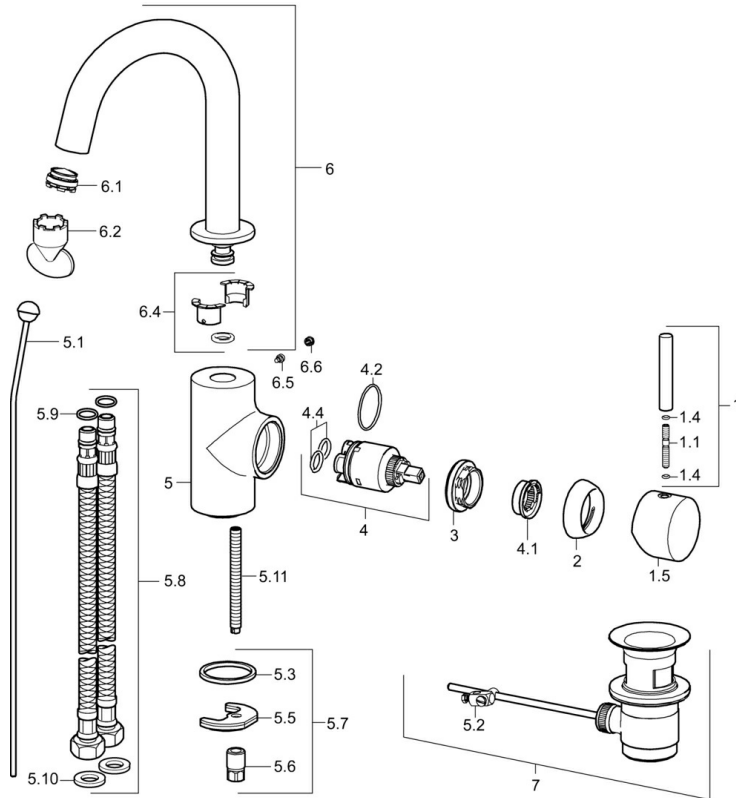

EAN: 4015474165069  
[static.hansa.com/52542207](http://static.hansa.com/52542207)

- Washbasin
- Single-lever, side operated
- Deck mounted
- Chrome
- Swivel spout
- Hot/Cold symbols, Pin shape, Single operating lever/handle
- Pop-up waste with draw-rod
- Flexible inlet pipes

## Technical data

### Technical properties

DN-size (nominal dimension)	<b>DN15</b>
Hot water supply	<b>max. +70°C</b>
Working pressure	<b>0.5-10 bar</b>
Connection size	<b>G3/8</b>
Projection	<b>134 mm</b>
Backflow prevention (EN1717)	<b>AA</b>
Material	<b>Brass</b>

### SP52542207

	Name	Code
1	Lever, L=60, M5 IG Discontinued	59913298
1.1	Screw, M5x35	59913299
1.4	O-ring, d 3x1.5	59913100
1.5	Lever Discontinued	59913300
2	Covering cap, 33x3 mm	59912504
3	Tightening nut, M40x1	1003409V
4	Cartridge, 3.5 Eco	59912324
4	Cartridge, 3.5 Classic	59913075
4.1	Temperature adjustment limiter	59912325
4.2	O-ring, d 28.24x2.62 Discontinued	59912590
4.4	O-ring, d 10.10x1.60 Discontinued	59905072
5.1	Pop-up operating rod	59912505
5.2	Swivel joint	59904624
5.3	Gasket, 43x37x3	59912506
5.5	Fixing plate	59904765
5.6	Screw, M8x1, SW13	59904766
5.7	Fixing set	59910749
5.8	Flexible pipe, L=500, G3/8-M10x1	59911767
5.9	O-ring, d 7.65x1.78	59902337
5.10	Gasket, 9.5x14.4x2	59912551
5.11	Fixing screw, M8x1, L=140	59912474
6	Spout Discontinued	59913301
6.1	Aerator, M24x1 A, 8 l/min	59913130
6.2	Key for aerator, M24x1	59913134
6.4	Sealing kit	59911884
6.5	Screw, M4x7	59902075
6.6	Cover plug	59911840
7	Pop-up waste	59904620
N.I.	Aerator, M24x1 STD HC	59913741