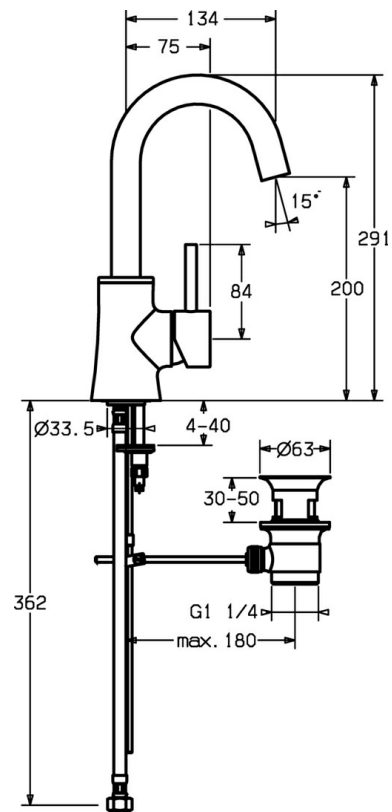

EAN: 4015474165069  
[static.hansa.com/52542207](http://static.hansa.com/52542207)

- Washbasin
- Single-lever, side operated
- Deck mounted
- Chrome
- Swivel spout
- Hot/Cold symbols, Pin shape, Single operating lever/handle
- Pop-up waste with draw-rod
- Flexible inlet pipes

### Technical properties

DN-size (nominal dimension)	<b>DN15</b>
Hot water supply	<b>max. +70°C</b>
Working pressure	<b>0.5-10 bar</b>
Connection size	<b>G3/8</b>
Projection	<b>134 mm</b>
Backflow prevention (EN1717)	<b>AA</b>
Material	<b>Brass</b>

### SP52542207

	Name	Code
1	Lever, L=60, M5 IG Discontinued	59913298
1.1	Screw, M5x35	59913299
1.4	O-ring, d 3x1.5	59913100
1.5	Lever Discontinued	59913300
2	Covering cap, 33x3 mm	59912504
3	Tightening nut, M40x1	1003409V
4	Cartridge, 3.5 Eco	59912324
4	Cartridge, 3.5 Classic	59913075
4.1	Temperature adjustment limiter	59912325
4.2	O-ring, d 28.24x2.62 Discontinued	59912590
4.4	O-ring, d 10.10x1.60 Discontinued	59905072
5.1	Pop-up operating rod	59912505
5.2	Swivel joint	59904624
5.3	Gasket, 43x37x3	59912506
5.5	Fixing plate	59904765
5.6	Screw, M8x1, SW13	59904766
5.7	Fixing set	59910749
5.8	Flexible pipe, L=500, G3/8-M10x1	59911767
5.9	O-ring, d 7.65x1.78	59902337
5.10	Gasket, 9.5x14.4x2	59912551
5.11	Fixing screw, M8x1, L=140	59912474
6	Spout Discontinued	59913301
6.1	Aerator, M24x1 A, 8 l/min	59913130
6.2	Key for aerator, M24x1	59913134
6.4	Sealing kit	59911884
6.5	Screw, M4x7	59902075
6.6	Cover plug	59911840
7	Pop-up waste	59904620
N.I.	Aerator, M24x1 STD HC	59913741