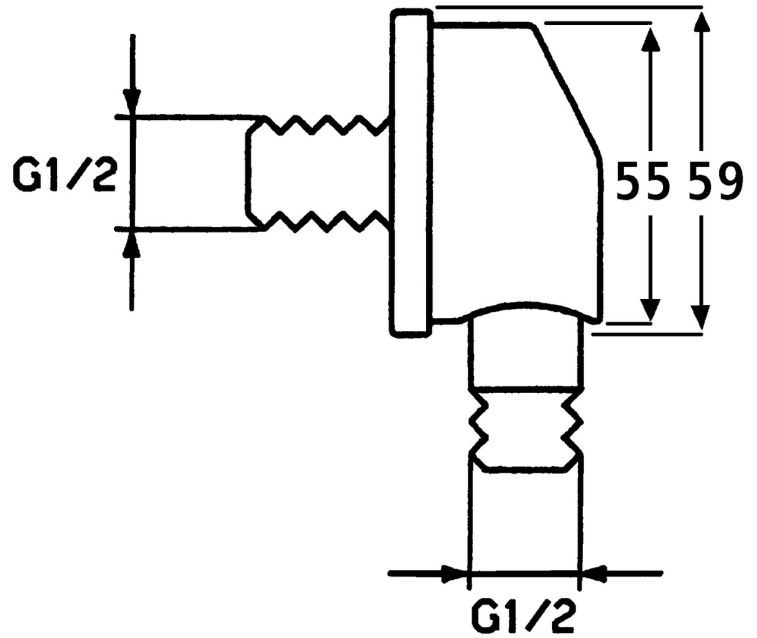

EAN: 4015474069589
static.hansa.com/52520100

- Shower solutions
- Accessories
- Wall mounted
- Chrome
- Wall connection elbow
- Non-return valve(s)
- Direct connection
- Round rosette
- protected against back-flow in domestic use (according to DIN EN 1717)

Technical data

Technical properties

DN-size (nominal dimension)	DN15
Hot water supply	max. +80°C
Working pressure	0.5-10 bar
Connection size	G1/2
Backflow prevention (EN1717)	EB

Approvals and Declarations