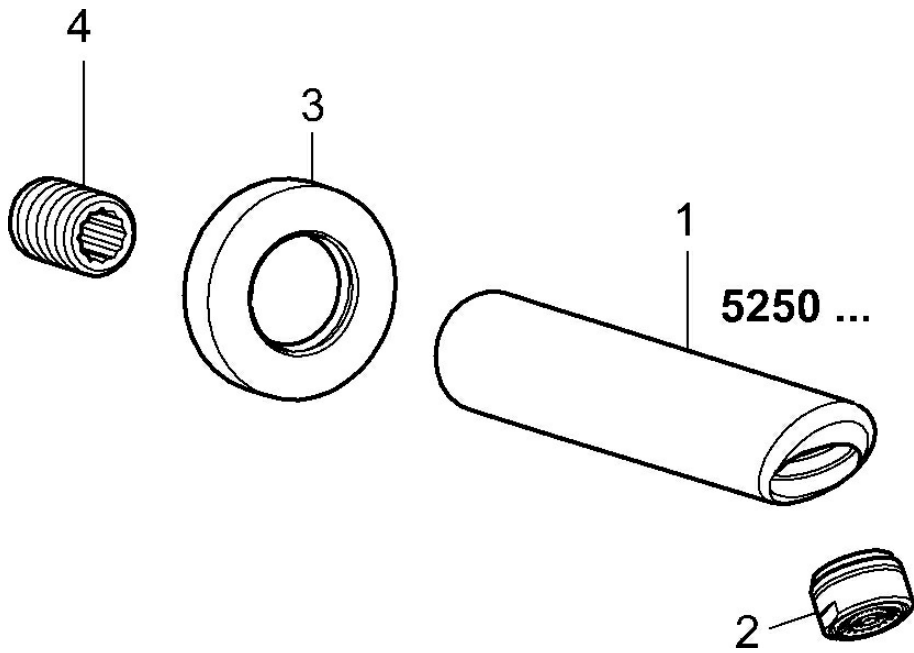

EAN: 4015474068445
static.hansa.com/52502100

- Bathtub & Shower
- Accessories
- Wall mounted
- Chrome
- Fixed spout, Casted construction
- Standard aerator
- External thread
- Flexible length / can be shortened, Inner body made of DZR brass

Technical data

Technical properties

DN-size (nominal dimension)	DN15
Connection size	G1/2
Projection	170 mm
Material	Brass

Spare parts

SP52502100

	Name	Code
2	Aerator, M24x1 B	59905872
3	Flange	59912512
4	Nipple Discontinued	59905534