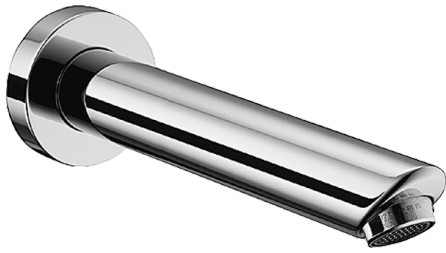

EAN: 4015474068445
static.hansa.com/52502100

- Bathtub & Shower
- Accessories
- Wall mounted
- Chrome
- Fixed spout, Casted construction
- Standard aerator
- External thread
- Flexible length / can be shortened, Inner body made of DZR brass

Technical data

Technical properties

DN-size (nominal dimension)	DN15
Connection size	G1/2
Projection	170 mm
Material	Brass

Spare parts

SP52502100

	Name	Code
2	Aerator, M24x1 B	59905872
3	Flange	59912512
4	Nipple Discontinued	59905534