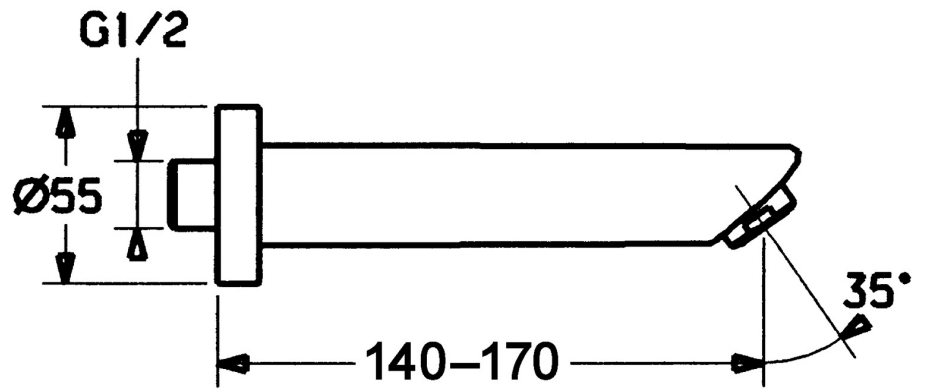

EAN: 4015474068445
static.hansa.com/52502100

- Bathtub & Shower
- Accessories
- Wall mounted
- Chrome
- Fixed spout, Casted construction
- Standard aerator
- External thread
- Flexible length / can be shortened, Inner body made of DZR brass

Technical data

Technical properties

DN-size (nominal dimension)	DN15
Connection size	G1/2
Projection	170 mm
Material	Brass

Spare parts

SP52502100

	Name	Code
2	Aerator, M24x1 B	59905872
3	Flange	59912512
4	Nipple Discontinued	59905534