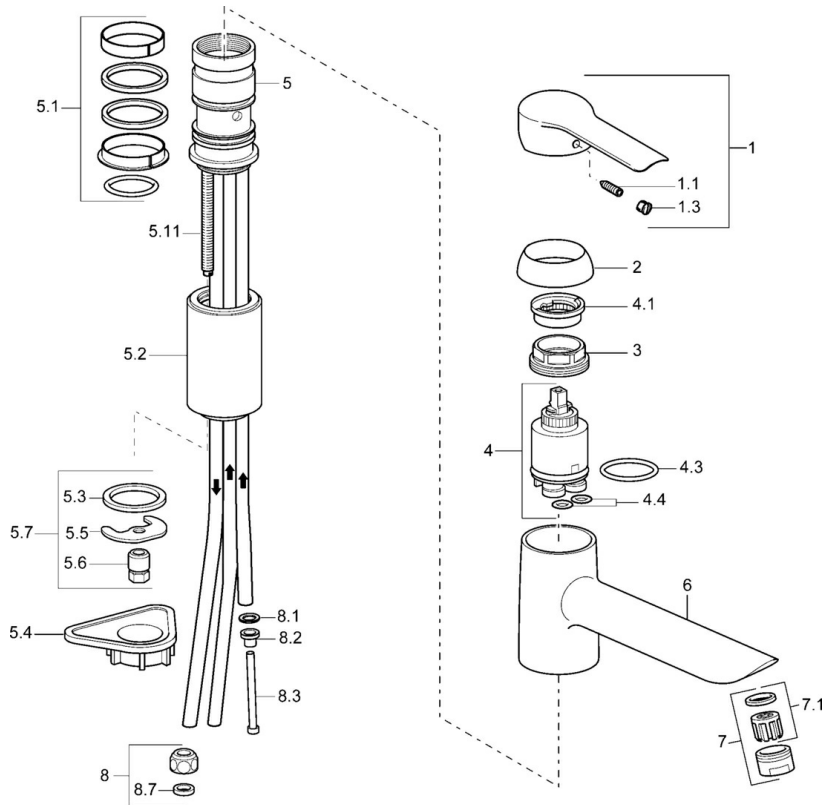

EAN: 4015474094727
static.hansa.com/52491107

- Kitchen
- Single-lever, Low pressure
- Deck mounted
- Chrome
- Swivel spout
- Laminar stream
- Single operating lever/handle, Hot/Cold symbols
- Copper inlet pipes

Technical data

Technical properties

Hot water supply	max. +80°C
Working pressure	0.5-5 bar
Material	Brass

Regulations

EN standard	EN 817
-------------	---------------

Spare parts

SP52491103

	Name	Code
1	Lever	59914629
1	Lever	59913903
1.1	Screw, M5x8, SW2.5	59904755
1.3	Symbol plug Grey	59912112
2	Covering cap, 33x3 mm	59912504
3	Tightening nut, M37x1, AF30 Discontinued	59912111
4	Cartridge, 3.5 Eco	59912324
4.1	Temperature adjustment limiter	59912325
4.3	O-ring, d 28.24x2.62 Discontinued	59912590
4.4	O-ring, d 10.10x1.60 Discontinued	59905072
5.1	Sealing kit	59912514
5.2	Raising socket Discontinued	59912516
5.3	Gasket, 43x37x3	59912506
5.4	Supporting plate	59910008
5.5	Fixing plate	59904765
5.6	Screw, M8x1, SW13	59904766
5.7	Fixing set	59912113
5.11	Fixing screw, M8x1, L=140	59912474
6	Spout Discontinued	59912513
7	Aerator, M24x1 A, low pressure	59902692
7.1	Aerator, M22/24, ND	59901553
8	Fitting nut	59904969
8.1	Sealing kit, 14.9x8.5x1	59902352
8.2	Sealing kit, 10x8	59902272
8.3	Hose	59902151
8.7	Gasket, 15x8x4 Discontinued	59902270
N.I.	Key, SW30/34	59912108