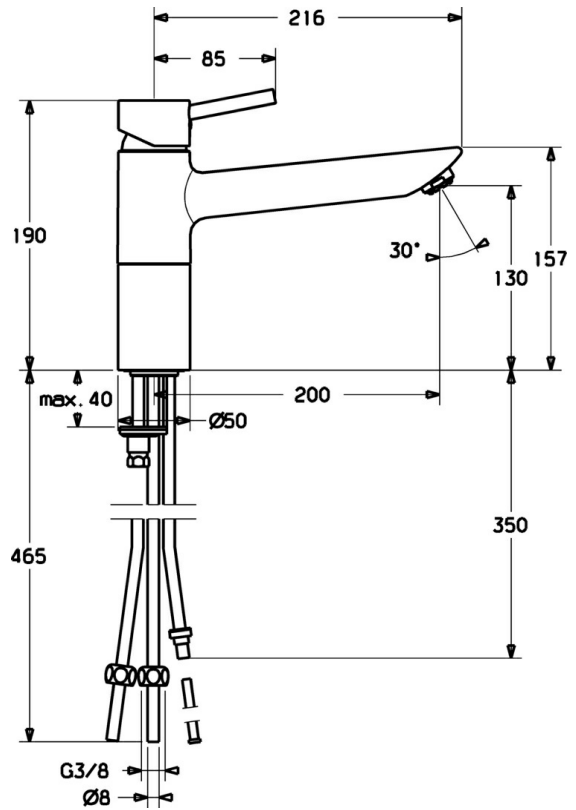

EAN: 4015474094727
static.hansa.com/52491107

- Kitchen
- Single-lever, Low pressure
- Deck mounted
- Chrome
- Swivel spout
- Laminar stream
- Single operating lever/handle, Hot/Cold symbols
- Copper inlet pipes

Technical data

Technical properties

Hot water supply	max. +80°C
Working pressure	0.5-5 bar
Material	Brass

Regulations

EN standard	EN 817
-------------	---------------

Spare parts

SP52491103

	Name	Code
1	Lever	59914629
1	Lever	59913903
1.1	Screw, M5x8, SW2.5	59904755
1.3	Symbol plug Grey	59912112
2	Covering cap, 33x3 mm	59912504
3	Tightening nut, M37x1, AF30 Discontinued	59912111
4	Cartridge, 3.5 Eco	59912324
4.1	Temperature adjustment limiter	59912325
4.3	O-ring, d 28.24x2.62 Discontinued	59912590
4.4	O-ring, d 10.10x1.60 Discontinued	59905072
5.1	Sealing kit	59912514
5.2	Raising socket Discontinued	59912516
5.3	Gasket, 43x37x3	59912506
5.4	Supporting plate	59910008
5.5	Fixing plate	59904765
5.6	Screw, M8x1, SW13	59904766
5.7	Fixing set	59912113
5.11	Fixing screw, M8x1, L=140	59912474
6	Spout Discontinued	59912513
7	Aerator, M24x1 A, low pressure	59902692
7.1	Aerator, M22/24, ND	59901553
8	Fitting nut	59904969
8.1	Sealing kit, 14.9x8.5x1	59902352
8.2	Sealing kit, 10x8	59902272
8.3	Hose	59902151
8.7	Gasket, 15x8x4 Discontinued	59902270
N.I.	Key, SW30/34	59912108