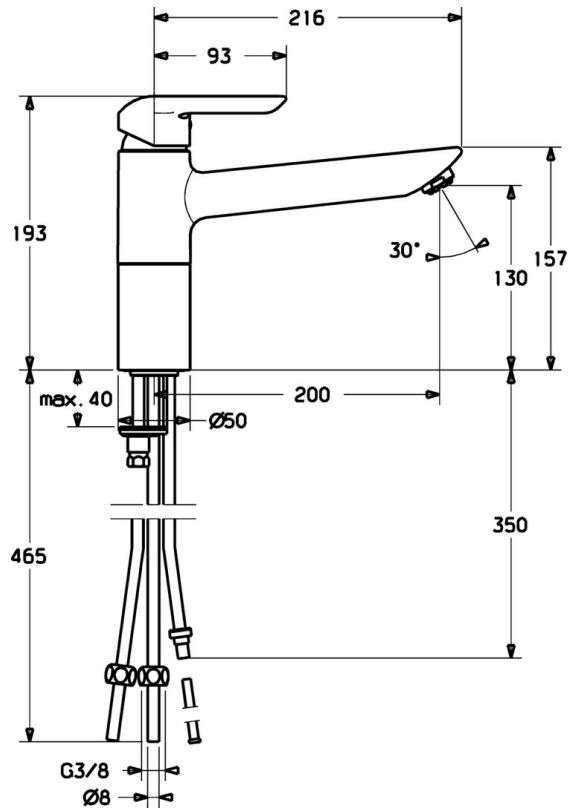

EAN: 4015474084162
static.hansa.com/52491103

- Kitchen
- Single-lever, Low pressure
- Deck mounted
- Chrome
- Swivel spout
- Laminar stream
- Single operating lever/handle, Hot/Cold symbols
- Copper inlet pipes

Technical data

Technical properties

Hot water supply	max. +80°C
Working pressure	0.5-5 bar
Material	Brass

Regulations

EN standard	EN 817
-------------	---------------

Spare parts

SP52491103

	Name	Code
1	Lever	59914629
1	Lever	59913903
1.1	Screw, M5x8, SW2.5	59904755
1.3	Symbol plug Grey	59912112
2	Covering cap, 33x3 mm	59912504
3	Tightening nut, M37x1, AF30 Discontinued	59912111
4	Cartridge, 3.5 Eco	59912324
4.1	Temperature adjustment limiter	59912325
4.3	O-ring, d 28.24x2.62 Discontinued	59912590
4.4	O-ring, d 10.10x1.60 Discontinued	59905072
5.1	Sealing kit	59912514
5.2	Raising socket Discontinued	59912516
5.3	Gasket, 43x37x3	59912506
5.4	Supporting plate	59910008
5.5	Fixing plate	59904765
5.6	Screw, M8x1, SW13	59904766
5.7	Fixing set	59912113
5.11	Fixing screw, M8x1, L=140	59912474
6	Spout Discontinued	59912513
7	Aerator, M24x1 A, low pressure	59902692
7.1	Aerator, M22/24, ND	59901553
8	Fitting nut	59904969
8.1	Sealing kit, 14.9x8.5x1	59902352
8.2	Sealing kit, 10x8	59902272
8.3	Hose	59902151
8.7	Gasket, 15x8x4 Discontinued	59902270
N.I.	Key, SW30/34	59912108