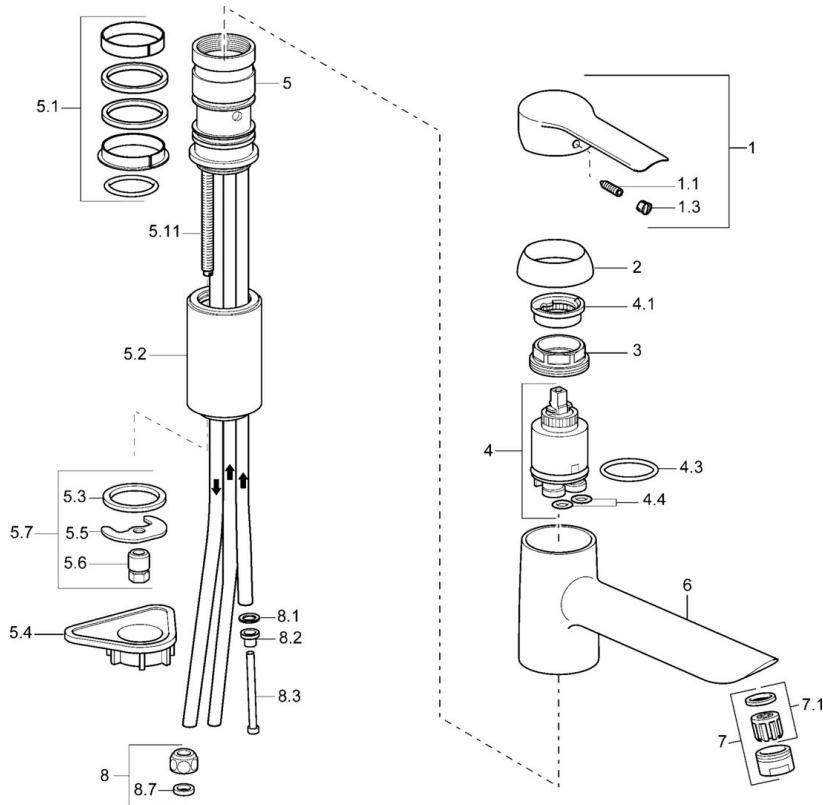

EAN: 4015474084162
static.hansa.com/52491103

- Kitchen
- Single-lever, Low pressure
- Deck mounted
- Chrome
- Swivel spout
- Laminar stream
- Single operating lever/handle, Hot/Cold symbols
- Copper inlet pipes

Technical data

Technical properties

Hot water supply	max. +80°C
Working pressure	0.5-5 bar
Material	Brass

Regulations

EN standard	EN 817
-------------	---------------

Spare parts

SP52491103

	Name	Code
1	Lever	59914629
1	Lever	59913903
1.1	Screw, M5x8, SW2.5	59904755
1.3	Symbol plug Grey	59912112
2	Covering cap, 33x3 mm	59912504
3	Tightening nut, M37x1, AF30 Discontinued	59912111
4	Cartridge, 3.5 Eco	59912324
4.1	Temperature adjustment limiter	59912325
4.3	O-ring, d 28.24x2.62 Discontinued	59912590
4.4	O-ring, d 10.10x1.60 Discontinued	59905072
5.1	Sealing kit	59912514
5.2	Raising socket Discontinued	59912516
5.3	Gasket, 43x37x3	59912506
5.4	Supporting plate	59910008
5.5	Fixing plate	59904765
5.6	Screw, M8x1, SW13	59904766
5.7	Fixing set	59912113
5.11	Fixing screw, M8x1, L=140	59912474
6	Spout Discontinued	59912513
7	Aerator, M24x1 A, low pressure	59902692
7.1	Aerator, M22/24, ND	59901553
8	Fitting nut	59904969
8.1	Sealing kit, 14.9x8.5x1	59902352
8.2	Sealing kit, 10x8	59902272
8.3	Hose	59902151
8.7	Gasket, 15x8x4 Discontinued	59902270
N.I.	Key, SW30/34	59912108