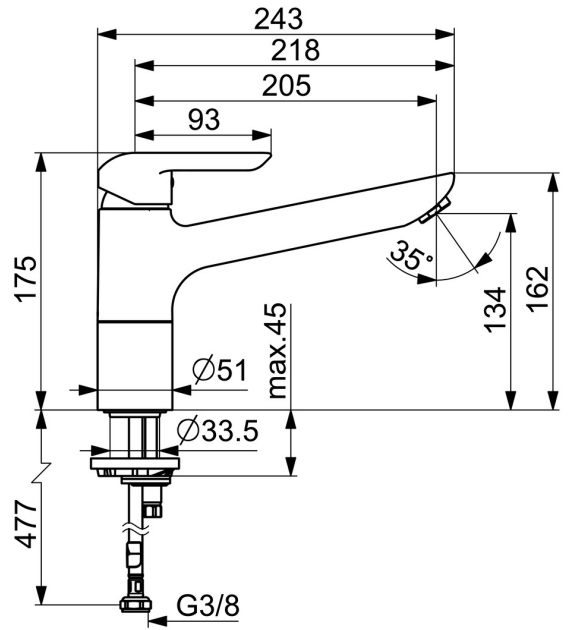

EAN: 4015474261198
static.hansa.com/52482273

- Kitchen
- Single-lever
- Deck mounted
- Chrome
- Swivel spout
- Standard aerator
- Hot/Cold symbols, Single operating lever/handle
- Limitation option for maximum temperature and flow-rate, Adjustable hot water stop (included, retrofittable)
- \varnothing 35 mm ceramic cartridge for flow and temperature control
- Flexible inlet pipes
- Inner body made of DZR brass, Rapid installation system

Technical data

Flow properties

Flow-rate at 3 bar **12.0 l/min**

Technical properties

DN-size (nominal dimension) **DN15**
 Hot water supply **max. +70°C**
 Working pressure **0.5-10 bar**
 Connection size **G3/8**
 Projection **205 mm**
 Backflow prevention (EN1717) **AA**
 Material **Brass**

SP52482273(2020)

	Name	Code
01	Lever	59913903
01	Lever	59914629
02	Covering cap, 33x3 mm	59912504
03	Tightening nut, M37x1, SW30	1005680V
04	Cartridge, 3.5 Classic	59913075
05	Aerator, M24x1 STD HC A	59902366
06	Sealing kit	1001264V
07	Spout overturning stopper, 120°	59914489
08	Fixing screw, M8x1, L=140	59912474
09	Fixing set	59910749
10	Supporting plate	59910008