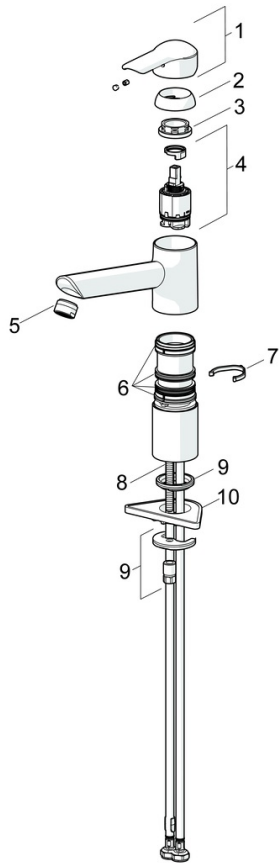

EAN: 4015474261198
static.hansa.com/52482273

- Kitchen
- Single-lever
- Deck mounted
- Chrome
- Swivel spout
- Standard aerator
- Hot/Cold symbols, Single operating lever/handle
- Limitation option for maximum temperature and flow-rate, Adjustable hot water stop (included, retrofittable)
- \varnothing 35 mm ceramic cartridge for flow and temperature control
- Flexible inlet pipes
- Inner body made of DZR brass, Rapid installation system

Technical data

Flow properties

Flow-rate at 3 bar **12.0 l/min**

Technical properties

DN-size (nominal dimension) **DN15**
 Hot water supply **max. +70°C**
 Working pressure **0.5-10 bar**
 Connection size **G3/8**
 Projection **205 mm**
 Backflow prevention (EN1717) **AA**
 Material **Brass**

SP52482273(2020)

	Name	Code
01	Lever	59913903
01	Lever	59914629
02	Covering cap, 33x3 mm	59912504
03	Tightening nut, M37x1, SW30	1005680V
04	Cartridge, 3.5 Classic	59913075
05	Aerator, M24x1 STD HC A	59902366
06	Sealing kit	1001264V
07	Spout overturning stopper, 120°	59914489
08	Fixing screw, M8x1, L=140	59912474
09	Fixing set	59910749
10	Supporting plate	59910008