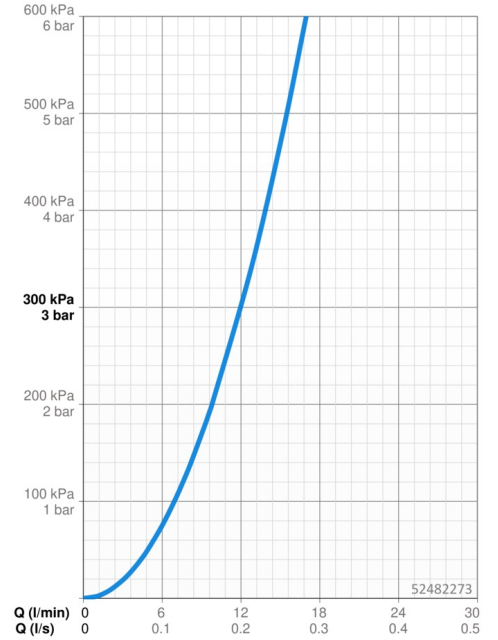

Technical data

Flow properties

Flow-rate at 3 bar **12.0 l/min**

Technical properties

DN-size (nominal dimension) **DN15**
Hot water supply **max. +70°C**
Working pressure **0.5-10 bar**
Connection size **G3/8**
Projection **205 mm**
Backflow prevention (EN1717) **AA**
Material **Brass**

Regulations

EN standard **EN 817**
Noise class **I (ISO 3822)**

Approvals and Declarations

KIWA **K6116/08**
Declaration of conformity **DoC**

Spare parts