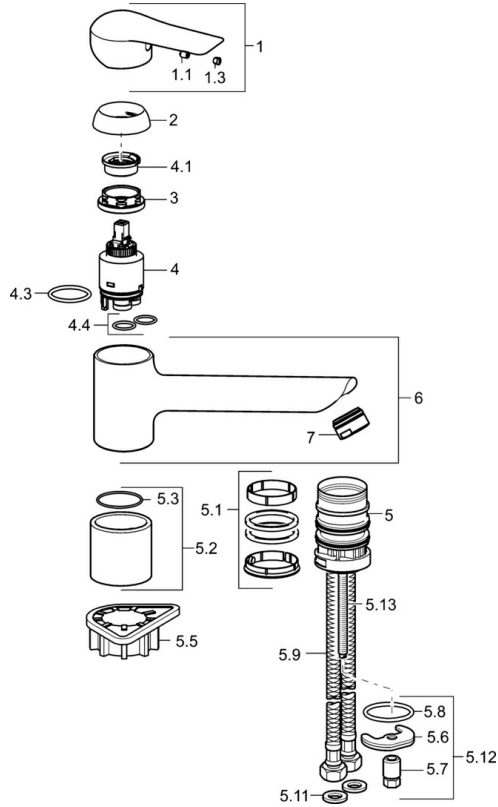

Technical data

Flow properties

Flow-rate at 3 bar **12.0 l/min**

Technical properties

DN-size (nominal dimension) **DN15**
 Hot water supply **max. +70°C**
 Working pressure **0.5-10 bar**
 Connection size **G3/8**
 Projection **205 mm**
 Backflow prevention (EN1717) **AA**
 Material **Brass**

Regulations

EN standard **EN 817**
 Noise class **I (ISO 3822)**

Approvals and Declarations

KIWA **K6116/08**
 Declaration of conformity **DoC**

Spare parts

SP52482273

	Name	Code
1	Lever	59913903
1	Lever	59914629
1.1	Screw, M5x8, SW2.5	59904755
1.3	Symbol plug Grey	59912112
2	Covering cap, 33x3 mm	59912504
3	Tightening nut, M37x1, AF30 Discontinued	59912111
4	Cartridge, 3.5 Eco	59912324
4	Cartridge, 3.5 Classic	59913075
4.1	Temperature adjustment limiter	59912325
4.3	O-ring, d 28.24x2.62 Discontinued	59912590
4.4	O-ring, d 10.10x1.60 Discontinued	59905072
5.1	Sealing kit	1001264V
5.1	Sealing kit Discontinued	59913968
5.2	Raising socket Discontinued	59913980
5.3	O-ring, d 34x1.5	59913975
5.5	Supporting plate	59910008
5.6	Fixing plate	59904765
5.7	Screw, M8x1, SW13	59904766
5.8	O-ring, d 36.09x d 3.53	59913396
5.9	Flexible pipe, L=550, G3/8-M8x1	59913969
5.10	O-ring, 6x1.4	59913266
5.11	Gasket, 9.5x14.4x2	59912551
5.12	Fixing set	59910749
5.13	Fixing screw, M8x1, L=140	59912474
6	Spout Discontinued	59914061
7	Aerator, M24x1 STD HC A	59902366
N.I.	Key, SW30/34	59912108

SP52482273(2020)

	Name	Code
01	Lever	59913903
01	Lever	59914629
02	Covering cap, 33x3 mm	59912504
03	Tightening nut, M37x1, SW30	1005680V
04	Cartridge, 3.5 Classic	59913075
05	Aerator, M24x1 STD HC A	59902366
06	Sealing kit	1001264V
07	Spout overturning stopper, 120°	59914489
08	Fixing screw, M8x1, L=140	59912474
09	Fixing set	59910749
10	Supporting plate	59910008