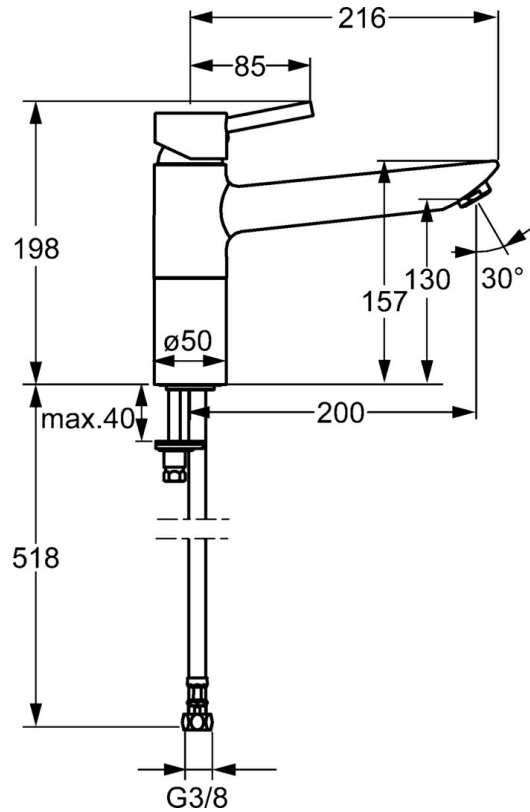

EAN: 4015474094550
static.hansa.com/52482207

- Kitchen
- Single-lever
- Deck mounted
- Chrome
- Swivel spout
- Hot/Cold symbols, Single operating lever/handle
- Flexible inlet pipes

Technical data

Technical properties

DN-size (nominal dimension)	DN15
Hot water supply	max. +70°C
Working pressure	0.5-10 bar
Connection size	G3/8
Material	Brass

Regulations

EN standard	EN 817
-------------	---------------

Spare parts

SP52482203

	Name	Code
1	Lever	59913903
1	Lever	59914629
1.1	Screw, M5x8, SW2.5	59904755
1.3	Symbol plug Grey	59912112
2	Covering cap, 33x3 mm	59912504
3	Tightening nut, M37x1, AF30 Discontinued	59912111
4	Cartridge, 3.5 Eco	59912324
4.1	Temperature adjustment limiter	59912325
4.3	O-ring, d 28.24x2.62 Discontinued	59912590
4.4	O-ring, d 10.10x1.60 Discontinued	59905072
5.1	Sealing kit	59912514
5.2	Raising socket Discontinued	59912516
5.3	Gasket, 43x37x3	59912506
5.4	Supporting plate	59910008
5.5	Fixing plate	59904765
5.6	Screw, M8x1, SW13	59904766
5.7	Fixing set	59912113
5.8	Flexible pipe, L=430, G3/8-M10x1	59912515
5.9	O-ring, d 7.65x1.78	59902337
5.10	Gasket, 9.5x14.4x2	59912551
5.11	Fixing screw, M8x1, L=140	59912474
6	Spout Discontinued	59912513
7	Aerator, M24x1 STD HC A	59902366
7	Aerator, M24x1 A (2011-)	59913740
7.1	Aerator, M22/24 A	59902081
N.I.	Key, SW30/34	59912108