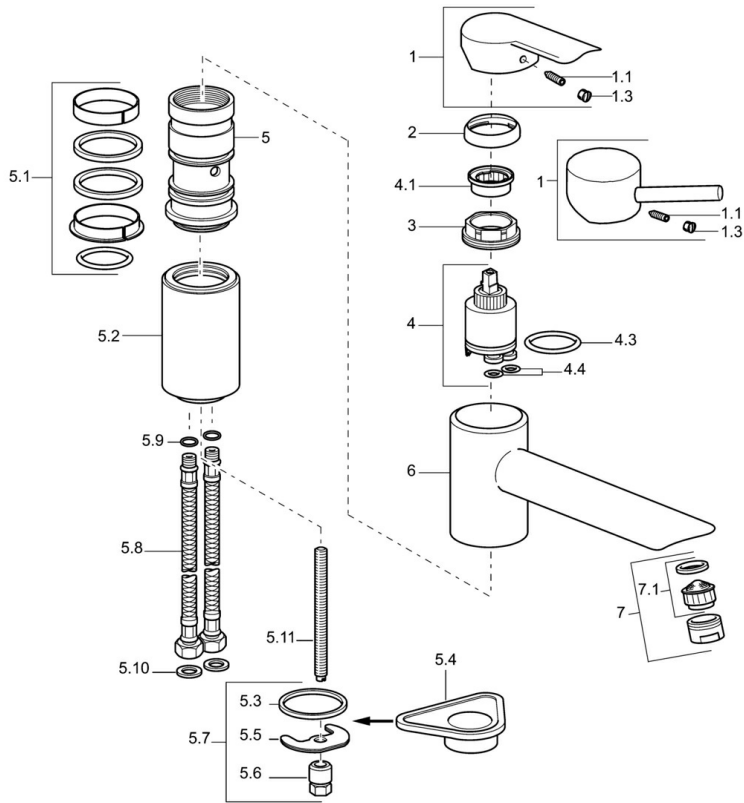

EAN: 4015474094550
static.hansa.com/52482207

- Kitchen
- Single-lever
- Deck mounted
- Chrome
- Swivel spout
- Hot/Cold symbols, Single operating lever/handle
- Flexible inlet pipes

Technical data

Technical properties

DN-size (nominal dimension)	DN15
Hot water supply	max. +70°C
Working pressure	0.5-10 bar
Connection size	G3/8
Material	Brass

Regulations

EN standard	EN 817
-------------	---------------

Spare parts

SP52482203

	Name	Code
1	Lever	59913903
1	Lever	59914629
1.1	Screw, M5x8, SW2.5	59904755
1.3	Symbol plug Grey	59912112
2	Covering cap, 33x3 mm	59912504
3	Tightening nut, M37x1, AF30 Discontinued	59912111
4	Cartridge, 3.5 Eco	59912324
4.1	Temperature adjustment limiter	59912325
4.3	O-ring, d 28.24x2.62 Discontinued	59912590
4.4	O-ring, d 10.10x1.60 Discontinued	59905072
5.1	Sealing kit	59912514
5.2	Raising socket Discontinued	59912516
5.3	Gasket, 43x37x3	59912506
5.4	Supporting plate	59910008
5.5	Fixing plate	59904765
5.6	Screw, M8x1, SW13	59904766
5.7	Fixing set	59912113
5.8	Flexible pipe, L=430, G3/8-M10x1	59912515
5.9	O-ring, d 7.65x1.78	59902337
5.10	Gasket, 9.5x14.4x2	59912551
5.11	Fixing screw, M8x1, L=140	59912474
6	Spout Discontinued	59912513
7	Aerator, M24x1 STD HC A	59902366
7	Aerator, M24x1 A (2011-)	59913740
7.1	Aerator, M22/24 A	59902081
N.I.	Key, SW30/34	59912108