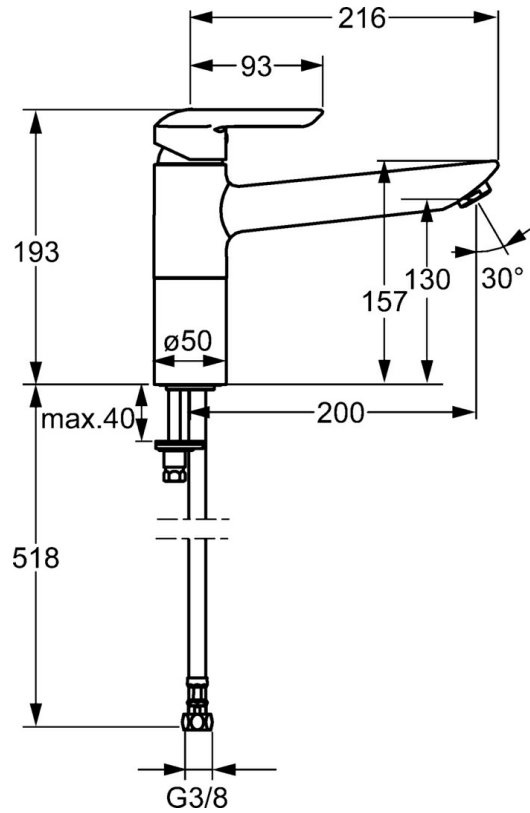

EAN: 4015474071551
static.hansa.com/52482203

- Kitchen
- Single-lever
- Deck mounted
- Chrome
- Swivel spout
- Single operating lever/handle, Hot/Cold symbols
- Flexible inlet pipes

Technical data

Technical properties

Hot water supply	max. +70°C
Working pressure	0.5-10 bar
Material	Brass

Regulations

EN standard	EN 817
-------------	---------------

Spare parts

SP52482203

	Name	Code
1	Lever	59913903
1	Lever	59914629
1.1	Screw, M5x8, SW2.5	59904755
1.3	Symbol plug Grey	59912112
2	Covering cap, 33x3 mm	59912504
3	Tightening nut, M37x1, AF30 Discontinued	59912111
4	Cartridge, 3.5 Eco	59912324
4.1	Temperature adjustment limiter	59912325
4.3	O-ring, d 28.24x2.62 Discontinued	59912590
4.4	O-ring, d 10.10x1.60 Discontinued	59905072
5.1	Sealing kit	59912514
5.2	Raising socket Discontinued	59912516
5.3	Gasket, 43x37x3	59912506
5.4	Supporting plate	59910008
5.5	Fixing plate	59904765
5.6	Screw, M8x1, SW13	59904766
5.7	Fixing set	59912113
5.8	Flexible pipe, L=430, G3/8-M10x1	59912515
5.9	O-ring, d 7.65x1.78	59902337
5.10	Gasket, 9.5x14.4x2	59912551
5.11	Fixing screw, M8x1, L=140	59912474
6	Spout Discontinued	59912513
7	Aerator, M24x1 STD HC A	59902366
7	Aerator, M24x1 A (2011-)	59913740
7.1	Aerator, M22/24 A	59902081
N.I.	Key, SW30/34	59912108