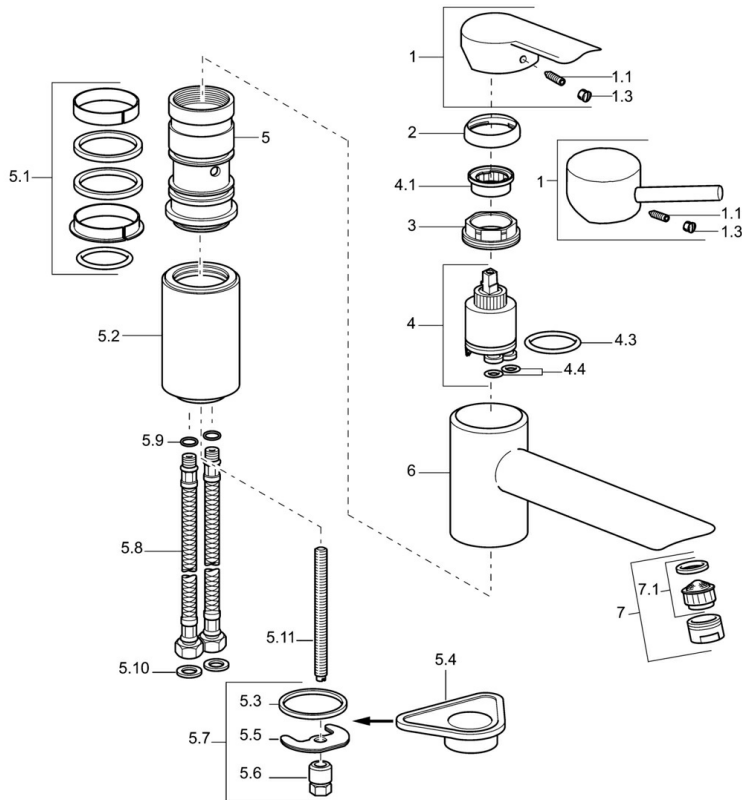

EAN: 4015474071551
static.hansa.com/52482203

- Kitchen
- Single-lever
- Deck mounted
- Chrome
- Swivel spout
- Single operating lever/handle, Hot/Cold symbols
- Flexible inlet pipes

Technical data

Technical properties

Hot water supply	max. +70°C
Working pressure	0.5-10 bar
Material	Brass

Regulations

EN standard	EN 817
-------------	---------------

Spare parts

SP52482203

	Name	Code
1	Lever	59913903
1	Lever	59914629
1.1	Screw, M5x8, SW2.5	59904755
1.3	Symbol plug Grey	59912112
2	Covering cap, 33x3 mm	59912504
3	Tightening nut, M37x1, AF30 Discontinued	59912111
4	Cartridge, 3.5 Eco	59912324
4.1	Temperature adjustment limiter	59912325
4.3	O-ring, d 28.24x2.62 Discontinued	59912590
4.4	O-ring, d 10.10x1.60 Discontinued	59905072
5.1	Sealing kit	59912514
5.2	Raising socket Discontinued	59912516
5.3	Gasket, 43x37x3	59912506
5.4	Supporting plate	59910008
5.5	Fixing plate	59904765
5.6	Screw, M8x1, SW13	59904766
5.7	Fixing set	59912113
5.8	Flexible pipe, L=430, G3/8-M10x1	59912515
5.9	O-ring, d 7.65x1.78	59902337
5.10	Gasket, 9.5x14.4x2	59912551
5.11	Fixing screw, M8x1, L=140	59912474
6	Spout Discontinued	59912513
7	Aerator, M24x1 STD HC A	59902366
7	Aerator, M24x1 A (2011-)	59913740
7.1	Aerator, M22/24 A	59902081
N.I.	Key, SW30/34	59912108