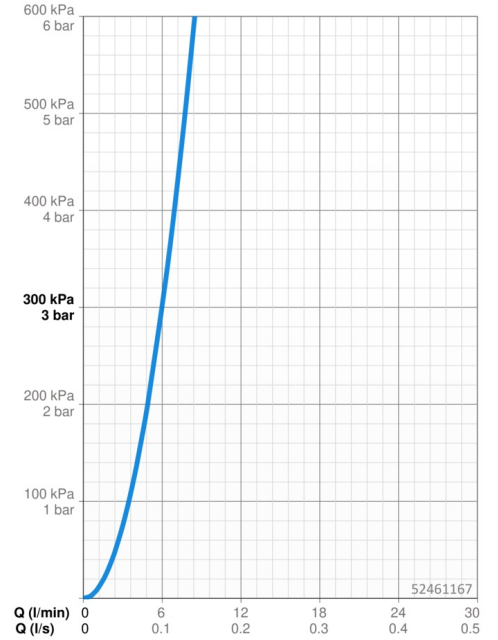

Technical data

Technical properties

Hot water supply	max. +70°C
Working pressure	0.5-5 bar
Connection size	G3/8
Projection	114 mm
Backflow prevention (EN1717)	AA
Material	Brass

Regulations

EN standard	EN 817
Noise class	I (ISO 3822)

Approvals and Declarations

Declaration of conformity	DoC
EPD	S-P-06391

Spare parts

SP52372263

	Name	Code
01	Lever	1014995V
01	Lever	1015000V
02	Symbol plug	1012105V
03	Covering cap	1012421V
04	Tightening nut, M34x1.5	1012133V
05	Cartridge, 3.0	1014428V
06	Aerator, M24x1, 6 l/min	59913727
07	Bottom seal	59914591
08	Fixing screw, M8x1, L=130	59914474
09	Fixing set	59914475