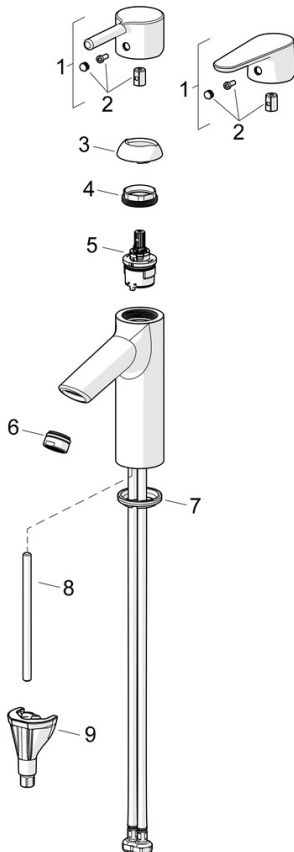

Easy to install with the 3S installation system.

High quality
 Sleek design
 Pop up
 Made in Europe

Washbasin faucet with maximum comfort

- Washbasin
- Single-lever, Low pressure
- Deck mounted
- Chrome
- Fixed spout
- Standard aerator, Laminar stream
- Single operating lever/handle, Pin shape, Hot/Cold symbols
- Pop-up waste with draw-rod
- Limitation option for maximum temperature and flow-rate
- \varnothing 30 mm ceramic cartridge for flow and temperature control
- Flexible inlet pipes
- Inner body made of DZR brass, 3S-installation system for safe and simple mounting

Technical data

Technical properties

Hot water supply	max. +70°C
Working pressure	0.5-5 bar
Connection size	G3/8
Projection	114 mm
Backflow prevention (EN1717)	AA
Material	Brass

Regulations

EN standard	EN 817
Noise class	I (ISO 3822)

Approvals and Declarations

Declaration of conformity	DoC
EPD	S-P-06391

Spare parts

SP52372263

	Name	Code
01	Lever	1014995V
01	Lever	1015000V
02	Symbol plug	1012105V
03	Covering cap	1012421V
04	Tightening nut, M34x1.5	1012133V
05	Cartridge, 3.0	1014428V
06	Aerator, M24x1, 6 l/min	59913727
07	Bottom seal	59914591
08	Fixing screw, M8x1, L=130	59914474
09	Fixing set	59914475