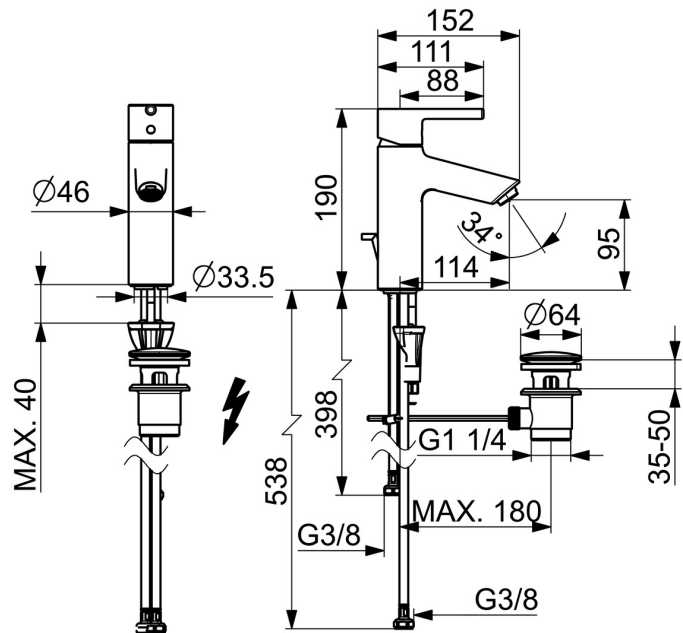

EAN: 4057304017209
static.hansa.com/52461167

The HANSAVANTIS is the perfect fit for any bathroom, with a proven expert quality you can rely on, no matter your specific needs. Durable and long-lasting in both design and service life, this faucet brings you joy and confidence for years to come. Functional considerations and a dedicated level of detail offer a new user experience.

Easy to install with the 3S installation system.

High quality
 Sleek design
 Pop up
 Made in Europe

Washbasin faucet with maximum comfort

- Washbasin
- Single-lever, Low pressure
- Deck mounted
- Chrome
- Fixed spout
- Standard aerator, Laminar stream
- Single operating lever/handle, Pin shape, Hot/Cold symbols
- Pop-up waste with draw-rod
- Limitation option for maximum temperature and flow-rate
- \varnothing 30 mm ceramic cartridge for flow and temperature control
- Flexible inlet pipes
- Inner body made of DZR brass, 3S-installation system for safe and simple mounting

Technical data

Technical properties

Hot water supply	max. +70°C
Working pressure	0.5-5 bar
Connection size	G3/8
Projection	114 mm
Backflow prevention (EN1717)	AA
Material	Brass

Regulations

EN standard	EN 817
Noise class	I (ISO 3822)

Approvals and Declarations

Declaration of conformity	DoC
EPD	S-P-06391

Spare parts

SP52372263

	Name	Code
01	Lever	1014995V
01	Lever	1015000V
02	Symbol plug	1012105V
03	Covering cap	1012421V
04	Tightening nut, M34x1.5	1012133V
05	Cartridge, 3.0	1014428V
06	Aerator, M24x1, 6 l/min	59913727
07	Bottom seal	59914591
08	Fixing screw, M8x1, L=130	59914474
09	Fixing set	59914475