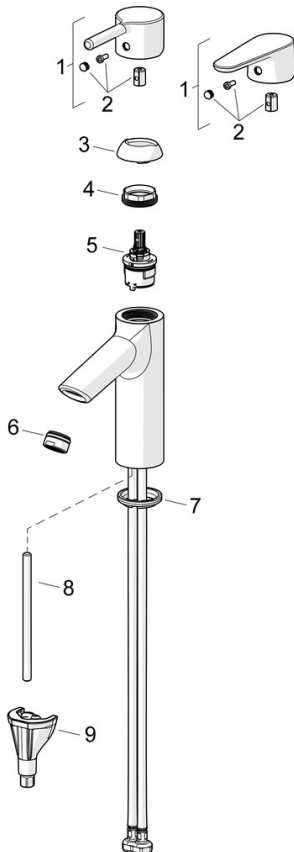

Easy to install with the 3S installation system.

High quality
 Sleek design
 Pop up
 Low pressure
 Made in Europe

Washbasin faucet with maximum comfort

- Washbasin
- Single-lever, Low pressure
- Deck mounted
- Chrome
- Fixed spout
- Standard aerator, Laminar stream
- Single operating lever/handle, Hot/Cold symbols
- Pop-up waste with draw-rod
- Limitation option for maximum temperature and flow-rate
- \varnothing 30 mm ceramic cartridge for flow and temperature control
- Flexible inlet pipes
- Inner body made of DZR brass, 3S-installation system for safe and simple mounting

Technical data

Technical properties

Hot water supply	max. +70°C
Working pressure	0.5-5 bar
Connection size	G3/8
Projection	114 mm
Backflow prevention (EN1717)	AA
Material	Brass

Regulations

EN standard	EN 817
Noise class	I (ISO 3822)

Approvals and Declarations

Declaration of conformity	DoC
EPD	S-P-06391

Spare parts

SP52372263

	Name	Code
01	Lever	1014995V
01	Lever	1015000V
02	Symbol plug	1012105V
03	Covering cap	1012421V
04	Tightening nut, M34x1.5	1012133V
05	Cartridge, 3.0	1014428V
06	Aerator, M24x1, 6 l/min	59913727
07	Bottom seal	59914591
08	Fixing screw, M8x1, L=130	59914474
09	Fixing set	59914475