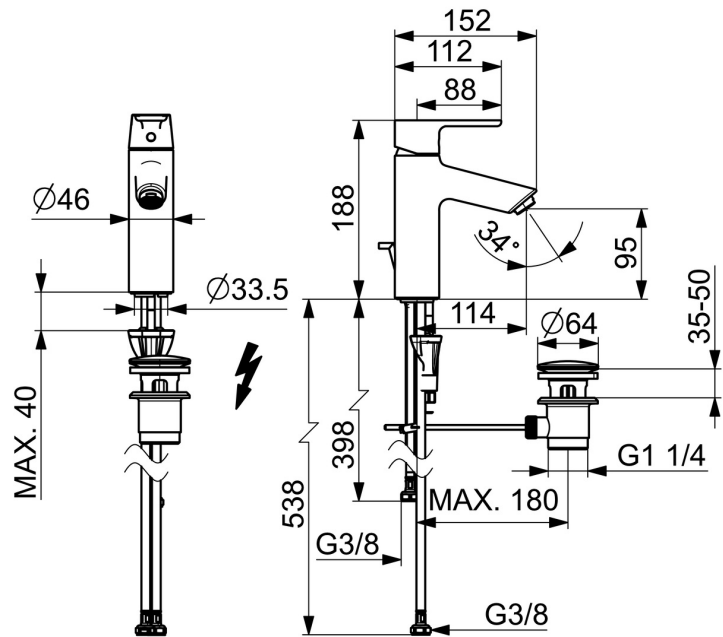

EAN: 4057304017285
static.hansa.com/52461163

The HANSAVANTIS is the perfect fit for any bathroom, with a proven expert quality you can rely on, no matter your specific needs. Durable and long-lasting in both design and service life, this faucet brings you joy and confidence for years to come. Functional considerations and a dedicated level of detail offer a new user experience.

Easy to install with the 3S installation system.

High quality
 Sleek design
 Pop up
 Low pressure
 Made in Europe

Washbasin faucet with maximum comfort

- Washbasin
- Single-lever, Low pressure
- Deck mounted
- Chrome
- Fixed spout
- Standard aerator, Laminar stream
- Single operating lever/handle, Hot/Cold symbols
- Pop-up waste with draw-rod
- Limitation option for maximum temperature and flow-rate
- \varnothing 30 mm ceramic cartridge for flow and temperature control
- Flexible inlet pipes
- Inner body made of DZR brass, 3S-installation system for safe and simple mounting

Technical data

Technical properties

Hot water supply	max. +70°C
Working pressure	0.5-5 bar
Connection size	G3/8
Projection	114 mm
Backflow prevention (EN1717)	AA
Material	Brass

Regulations

EN standard	EN 817
Noise class	I (ISO 3822)

Approvals and Declarations

Declaration of conformity	DoC
EPD	S-P-06391

Spare parts

SP52372263

	Name	Code
01	Lever	1014995V
01	Lever	1015000V
02	Symbol plug	1012105V
03	Covering cap	1012421V
04	Tightening nut, M34x1.5	1012133V
05	Cartridge, 3.0	1014428V
06	Aerator, M24x1, 6 l/min	59913727
07	Bottom seal	59914591
08	Fixing screw, M8x1, L=130	59914474
09	Fixing set	59914475