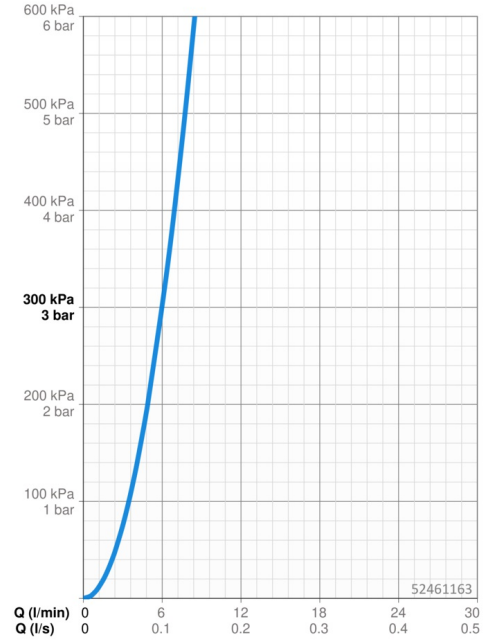

Technical data

Technical properties

Hot water supply	max. +70°C
Working pressure	0.5-5 bar
Connection size	G3/8
Projection	114 mm
Backflow prevention (EN1717)	AA
Material	Brass

Regulations

EN standard	EN 817
Noise class	I (ISO 3822)

Approvals and Declarations

Declaration of conformity	DoC
EPD	S-P-06391

Spare parts

SP52372263

	Name	Code
01	Lever	1014995V
01	Lever	1015000V
02	Symbol plug	1012105V
03	Covering cap	1012421V
04	Tightening nut, M34x1.5	1012133V
05	Cartridge, 3.0	1014428V
06	Aerator, M24x1, 6 l/min	59913727
07	Bottom seal	59914591
08	Fixing screw, M8x1, L=130	59914474
09	Fixing set	59914475