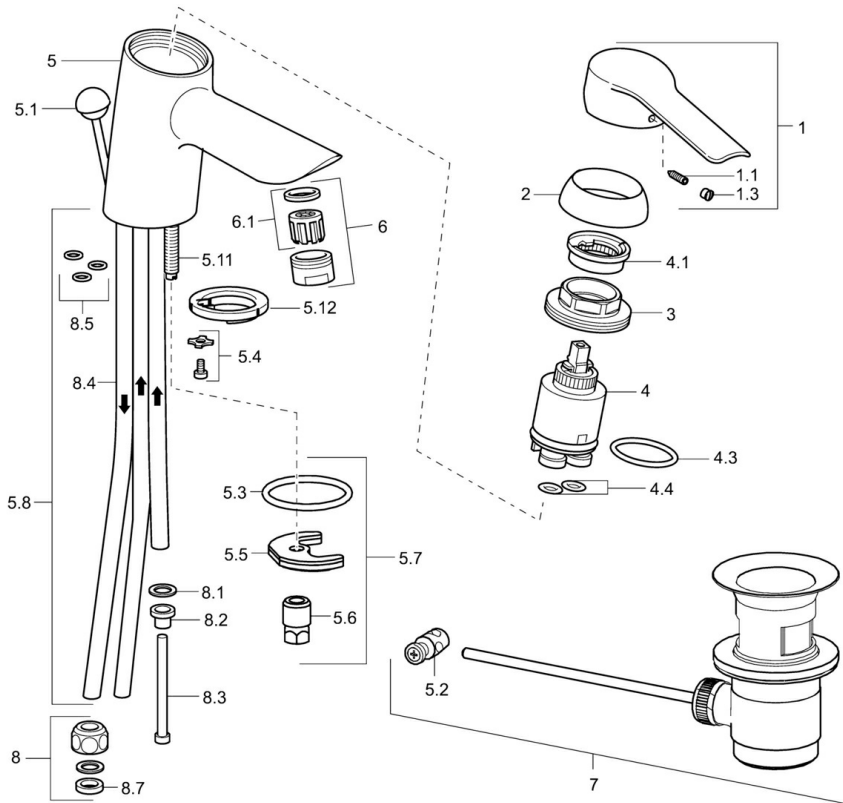

EAN: 4015474094406  
[static.hansa.com/52461107](http://static.hansa.com/52461107)

- Washbasin
- Single-lever, Low pressure
- Deck mounted
- Chrome
- Fixed spout
- Laminar stream, Standard aerator
- Hot/Cold symbols, Pin shape, Single operating lever/handle
- Pop-up waste with draw-rod
- Copper inlet pipes

## Technical data

### Technical properties

DN-size (nominal dimension)	<b>DN15</b>
Hot water supply	<b>max. +80°C</b>
Working pressure	<b>0.5-5 bar</b>
Connection size	<b>Ø 8 mm</b>
Projection	<b>112 mm</b>
Backflow prevention (EN1717)	<b>AA</b>
Material	<b>Brass</b>

### SP52461103

	Name	Code
1	Lever	59913903
1	Lever	59914629
1.1	Screw, M5x8, SW2.5	59904755
1.3	Symbol plug Grey	59912112
2	Covering cap, 33x3 mm	59912504
3	Tightening nut, M40x1	1003409V
4	Cartridge, 3.5 Eco	59912324
4.1	Temperature adjustment limiter	59912325
4.3	O-ring, d 28.24x2.62 Discontinued	59912590
4.4	O-ring, d 10.10x1.60 Discontinued	59905072
5.1	Pop-up operating rod	59912505
5.2	Swivel joint	59904624
5.3	Gasket, 43x37x3	59912506
5.4	Attachment clamp Discontinued	59911416
5.5	Fixing plate	59904765
5.6	Screw, M8x1, SW13	59904766
5.7	Fixing set	59912113
5.11	Fixing screw, M8x1, L=140	59912474
6	Aerator, M24x1 A, low pressure	59902692
6.1	Aerator, M22/24, ND	59901553
7	Pop-up waste	59904620
8	Fitting nut	59904969
8.1	Sealing kit, 14.9x8.5x1	59902352
8.2	Sealing kit, 10x8	59902272
8.3	Hose	59902151
8.4	Pipe, 8x530 Discontinued	59911895
8.7	Gasket, 15x8x4 Discontinued	59902270
N.I.	Key, SW30/34	59912108