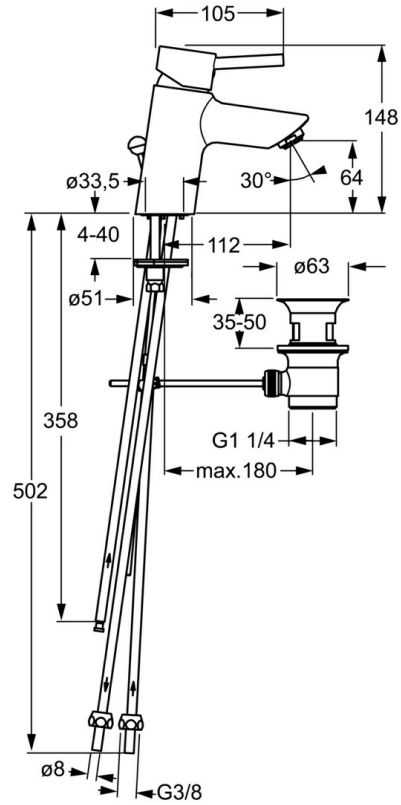

EAN: 4015474094406  
[static.hansa.com/52461107](http://static.hansa.com/52461107)

- Washbasin
- Single-lever, Low pressure
- Deck mounted
- Chrome
- Fixed spout
- Laminar stream, Standard aerator
- Hot/Cold symbols, Pin shape, Single operating lever/handle
- Pop-up waste with draw-rod
- Copper inlet pipes

## Technical data

### Technical properties

DN-size (nominal dimension)	<b>DN15</b>
Hot water supply	<b>max. +80°C</b>
Working pressure	<b>0.5-5 bar</b>
Connection size	<b>Ø 8 mm</b>
Projection	<b>112 mm</b>
Backflow prevention (EN1717)	<b>AA</b>
Material	<b>Brass</b>

### SP52461103

	Name	Code
1	Lever	59913903
1	Lever	59914629
1.1	Screw, M5x8, SW2.5	59904755
1.3	Symbol plug Grey	59912112
2	Covering cap, 33x3 mm	59912504
3	Tightening nut, M40x1	1003409V
4	Cartridge, 3.5 Eco	59912324
4.1	Temperature adjustment limiter	59912325
4.3	O-ring, d 28.24x2.62 Discontinued	59912590
4.4	O-ring, d 10.10x1.60 Discontinued	59905072
5.1	Pop-up operating rod	59912505
5.2	Swivel joint	59904624
5.3	Gasket, 43x37x3	59912506
5.4	Attachment clamp Discontinued	59911416
5.5	Fixing plate	59904765
5.6	Screw, M8x1, SW13	59904766
5.7	Fixing set	59912113
5.11	Fixing screw, M8x1, L=140	59912474
6	Aerator, M24x1 A, low pressure	59902692
6.1	Aerator, M22/24, ND	59901553
7	Pop-up waste	59904620
8	Fitting nut	59904969
8.1	Sealing kit, 14.9x8.5x1	59902352
8.2	Sealing kit, 10x8	59902272
8.3	Hose	59902151
8.4	Pipe, 8x530 Discontinued	59911895
8.7	Gasket, 15x8x4 Discontinued	59902270
N.I.	Key, SW30/34	59912108