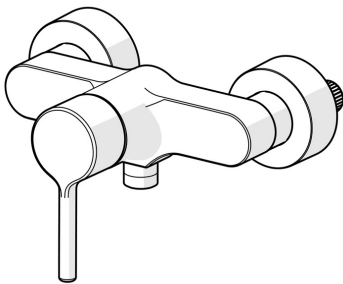

EAN: 4057304017308
static.hansa.com/52450167

The HANSAVANTIS is the perfect fit for any bathroom, with a proven expert quality you can rely on, no matter your specific needs. Durable and long-lasting in both design and service life, this faucet brings you joy and confidence for years to come. Functional considerations and a dedicated level of detail offer a new user experience.

Elegant designed Rosetta for good installation coverage

High quality
 Sleek design
 Made in Europe

Shower faucet with maximum comfort

- Shower solutions
- Single-lever
- Wall mounted
- Chrome
- Single operating lever/handle, Pin shape, Hot/Cold symbols
- Limitation option for maximum temperature and flow-rate, Adjustable hot water stop (included, retrofittable)
- \varnothing 40 mm ceramic cartridge for flow and temperature control, Non-return valve(s)
- Eccentric coupling(s), Cover plate(s)
- Inner body made of DZR brass
- protected against back-flow in domestic use (according to DIN EN 1717)

Technical data

Flow properties

Flow-rate at 3 bar **15.6 l/min**

Technical properties

Hot water supply **max. +80°C**
 Working pressure **0.5-10 bar**
 Connection size **G3/4**
 Installation width **150 ± 15 mm**
 Backflow prevention (EN1717) **EB**
 Material **Brass**

Regulations

EN standard **EN 817**
 Noise class **I (ISO 3822)**

Approvals and Declarations

Declaration of conformity **DoC**
 EPD **S-P-06397**

Spare parts

SP52450163

	Name	Code
01	Lever	1014994V
01	Lever	1014997V
02	Symbol plug	59914573
03	Covering cap	59914649
04	Tightening nut, M42x1.5, SW 38	59914128
05	Cartridge	59914665
06	Non-return valve	59905714