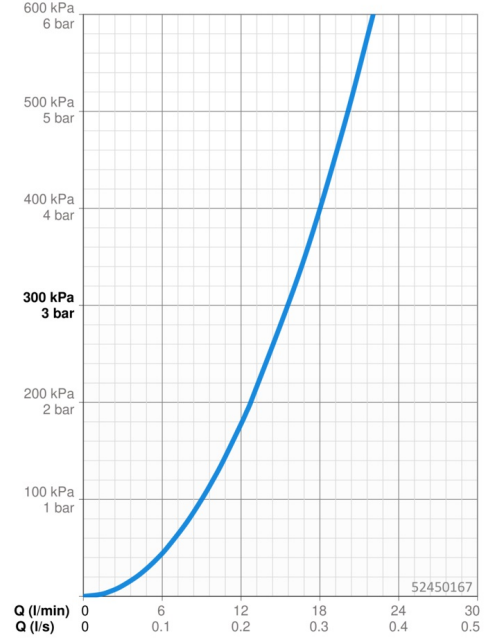

Technical data

Flow properties

Flow-rate at 3 bar **15.6 l/min**

Technical properties

Hot water supply **max. +80°C**
Working pressure **0.5-10 bar**
Connection size **G3/4**
Installation width **150 ± 15 mm**
Backflow prevention (EN1717) **EB**
Material **Brass**

Regulations

EN standard **EN 817**
Noise class **I (ISO 3822)**

Approvals and Declarations

Declaration of conformity **DoC**
EPD **S-P-06397**