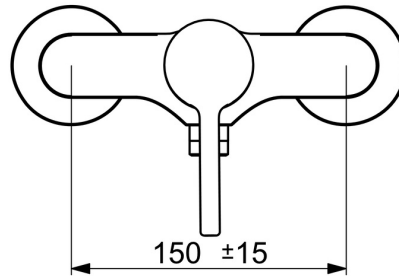

Elegant designed Rosetta for good installation coverage

High quality
 Sleek design
 Made in Europe

Shower faucet with maximum comfort

- Shower solutions
- Single-lever
- Wall mounted
- Chrome
- Single operating lever/handle, Pin shape, Hot/Cold symbols
- Limitation option for maximum temperature and flow-rate, Adjustable hot water stop (included, retrofittable)
- \varnothing 40 mm ceramic cartridge for flow and temperature control, Non-return valve(s)
- Eccentric coupling(s), Cover plate(s)
- Inner body made of DZR brass
- protected against back-flow in domestic use (according to DIN EN 1717)

Technical data

Flow properties

Flow-rate at 3 bar **15.6 l/min**

Technical properties

Hot water supply **max. +80°C**
 Working pressure **0.5-10 bar**
 Connection size **G3/4**
 Installation width **150 ± 15 mm**
 Backflow prevention (EN1717) **EB**
 Material **Brass**

Regulations

EN standard **EN 817**
 Noise class **I (ISO 3822)**

Approvals and Declarations

Declaration of conformity **DoC**
 EPD **S-P-06397**

Spare parts

SP52450163

	Name	Code
01	Lever	1014994V
01	Lever	1014997V
02	Symbol plug	59914573
03	Covering cap	59914649
04	Tightening nut, M42x1.5, SW 38	59914128
05	Cartridge	59914665
06	Non-return valve	59905714