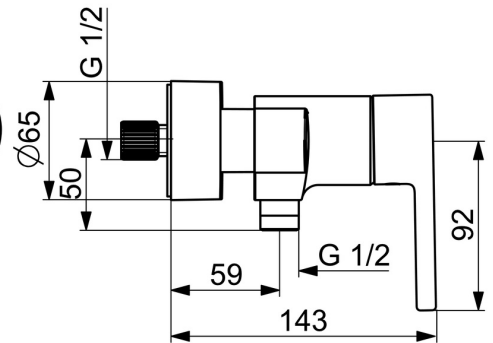

Elegant designed Rosetta for good installation coverage

High quality
 Sleek design
 Made in Europe

Shower faucet with maximum comfort

- Shower solutions
- Single-lever
- Wall mounted
- Chrome
- Single operating lever/handle, Pin shape, Hot/Cold symbols
- Limitation option for maximum temperature and flow-rate, Adjustable hot water stop (included, retrofittable)
- \varnothing 40 mm ceramic cartridge for flow and temperature control, Non-return valve(s)
- Eccentric coupling(s), Cover plate(s)
- Inner body made of DZR brass
- protected against back-flow in domestic use (according to DIN EN 1717)

Technical data

Flow properties

Flow-rate at 3 bar **15.6 l/min**

Technical properties

Hot water supply **max. +80°C**
 Working pressure **0.5-10 bar**
 Connection size **G3/4**
 Installation width **150 ± 15 mm**
 Backflow prevention (EN1717) **EB**
 Material **Brass**

Regulations

EN standard **EN 817**
 Noise class **I (ISO 3822)**

Approvals and Declarations

Declaration of conformity **DoC**
 EPD **S-P-06397**

Spare parts

SP52450163

	Name	Code
01	Lever	1014994V
01	Lever	1014997V
02	Symbol plug	59914573
03	Covering cap	59914649
04	Tightening nut, M42x1.5, SW 38	59914128
05	Cartridge	59914665
06	Non-return valve	59905714