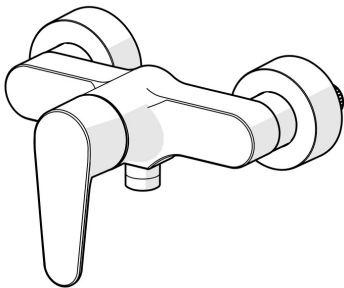

EAN: 4057304017292  
[static.hansa.com/52450163](https://static.hansa.com/52450163)

The HANSAVANTIS is the perfect fit for any bathroom, with a proven expert quality you can rely on, no matter your specific needs. Durable and long-lasting in both design and service life, this faucet brings you joy and confidence for years to come. Functional considerations and a dedicated level of detail offer a new user experience.

Elegant designed Rosetta for good installation coverage

High quality  
 Sleek design  
 Made in Europe

Shower faucet with maximum comfort

- Shower solutions
- Single-lever
- Wall mounted
- Chrome
- Single operating lever/handle, Hot/Cold symbols
- Limitation option for maximum temperature and flow-rate, Adjustable hot water stop (included, retrofittable)
- $\varnothing$  40 mm ceramic cartridge for flow and temperature control, Non-return valve(s)
- Eccentric coupling(s), Cover plate(s)
- Inner body made of DZR brass
- protected against back-flow in domestic use (according to DIN EN 1717)