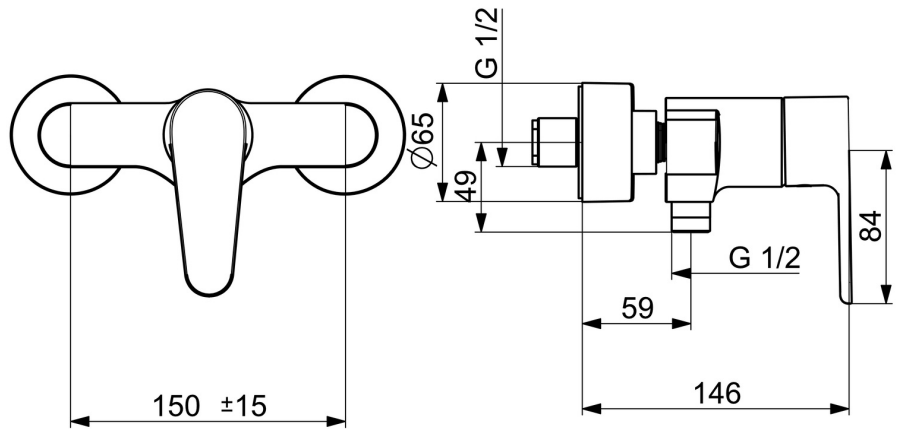

Elegant designed Rosetta for good installation coverage

High quality  
 Sleek design  
 Made in Europe

Shower faucet with maximum comfort

- Shower solutions
- Single-lever
- Wall mounted
- Chrome
- Single operating lever/handle, Hot/Cold symbols
- Limitation option for maximum temperature and flow-rate, Adjustable hot water stop (included, retrofittable)
- $\varnothing$  40 mm ceramic cartridge for flow and temperature control, Non-return valve(s)
- Eccentric coupling(s), Cover plate(s)
- Inner body made of DZR brass
- protected against back-flow in domestic use (according to DIN EN 1717)

### Technical properties

Hot water supply **max. +80°C**  
 Working pressure **0.5-10 bar**  
 Connection size **G3/4**  
 Installation width **150 ± 15 mm**  
 Backflow prevention (EN1717) **EB**  
 Material **Brass**

### SP52450163

	Name	Code
01	Lever	1014994V
01	Lever	1014997V
02	Symbol plug	59914573
03	Covering cap	59914649
04	Tightening nut, M42x1.5, SW 38	59914128
05	Cartridge	59914665
06	Non-return valve	59905714