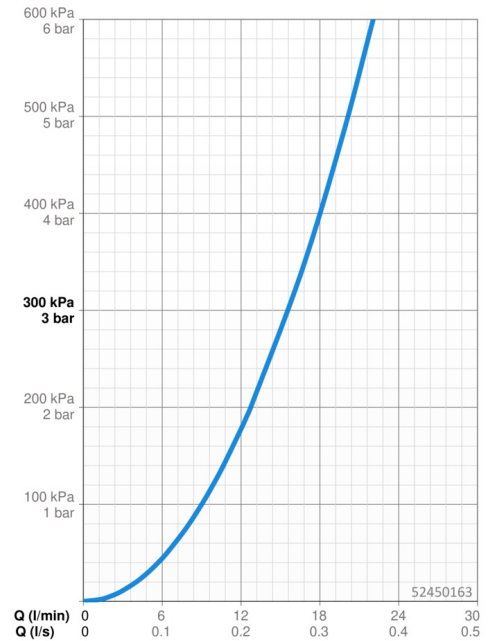

Technical data

Flow properties

Flow-rate at 3 bar **15.6 l/min**

Technical properties

Hot water supply **max. +80°C**
Working pressure **0.5-10 bar**
Connection size **G3/4**
Installation width **150 ± 15 mm**
Backflow prevention (EN1717) **EB**
Material **Brass**

Regulations

EN standard **EN 817**
Noise class **I (ISO 3822)**

Approvals and Declarations

Declaration of conformity **DoC**
EPD **S-P-06397**