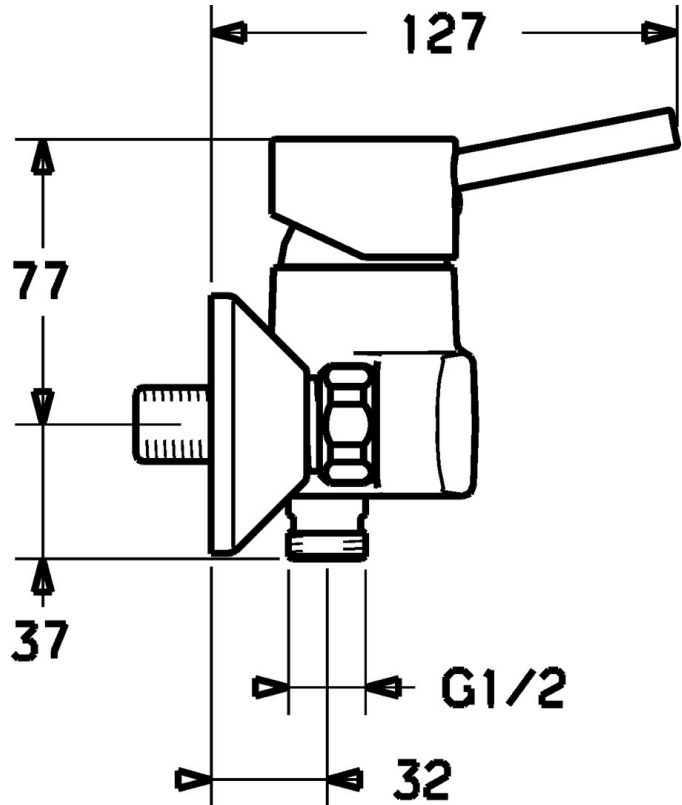

EAN: 4015474094819
static.hansa.com/52450107

- Shower solutions
- Single-lever
- Wall mounted
- Chrome
- Single operating lever/handle, Hot/Cold symbols
- Non-return valve(s)
- Silencer(s)
- protected against back-flow in domestic use (according to DIN EN 1717)

Technical data

Technical properties

Hot water supply	max. +80°C
Working pressure	0.5-10 bar
Backflow prevention (EN1717)	EB

Regulations

EN standard	EN 817
-------------	--------

Spare parts

SP52450103

	Name	Code
1	Lever	59914629
1	Lever	59913903
1.1	Screw, M5x8, SW2.5	59904755
1.3	Symbol plug Grey	59912112
2	Covering cap, 33x3 mm	59912504
3	Tightening nut, M37x1, AF30 Discontinued	59912111
4	Cartridge, 3.5 Eco	59912324
4.1	Temperature adjustment limiter	59912325
4.4	O-ring, d 10.10x1.60 Discontinued	59905072
5.1	Connection nut, G3/4, AF30	59902230
5.2	Seat, G1/2, L, WAF10	59904618
5.3	Retaining ring, 23.9x15.2x2	59902689
5.4	Non-return valve	59905714
5.5	Thread nipple, G1/2xM18x1	59911384
6	Eccentric, G3/4xG1/2	59904793
6.1	Cover flange	59904796
6.2	Silencer	59904792
N.I.	Key, SW30/34	59912108