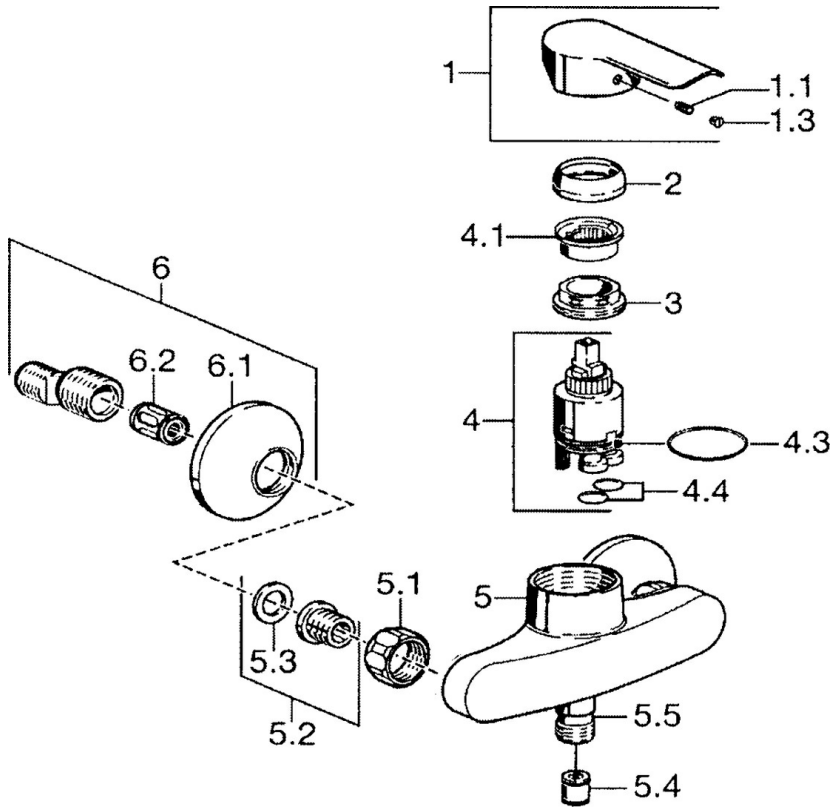

EAN: 4015474094819
static.hansa.com/52450107

- Shower solutions
- Single-lever
- Wall mounted
- Chrome
- Single operating lever/handle, Hot/Cold symbols
- Non-return valve(s)
- Silencer(s)
- protected against back-flow in domestic use (according to DIN EN 1717)

Technical data

Technical properties

Hot water supply	max. +80°C
Working pressure	0.5-10 bar
Backflow prevention (EN1717)	EB

Regulations

EN standard	EN 817
-------------	--------

Spare parts

SP52450103

	Name	Code
1	Lever	59914629
1	Lever	59913903
1.1	Screw, M5x8, SW2.5	59904755
1.3	Symbol plug Grey	59912112
2	Covering cap, 33x3 mm	59912504
3	Tightening nut, M37x1, AF30 Discontinued	59912111
4	Cartridge, 3.5 Eco	59912324
4.1	Temperature adjustment limiter	59912325
4.4	O-ring, d 10.10x1.60 Discontinued	59905072
5.1	Connection nut, G3/4, AF30	59902230
5.2	Seat, G1/2, L, WAF10	59904618
5.3	Retaining ring, 23.9x15.2x2	59902689
5.4	Non-return valve	59905714
5.5	Thread nipple, G1/2xM18x1	59911384
6	Eccentric, G3/4xG1/2	59904793
6.1	Cover flange	59904796
6.2	Silencer	59904792
N.I.	Key, SW30/34	59912108