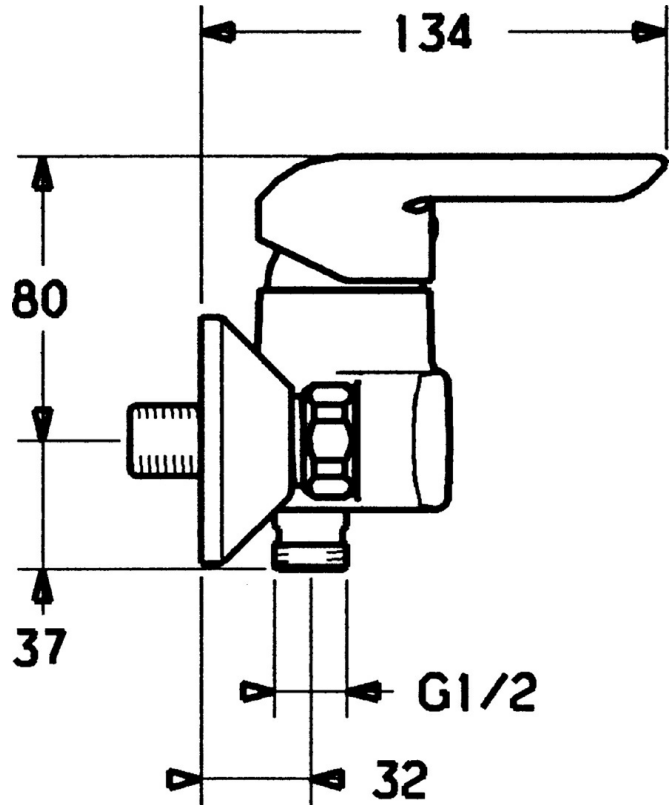

EAN: 4015474068148  
[static.hansa.com/52450103](http://static.hansa.com/52450103)

- Shower solutions
- Single-lever
- Wall mounted
- Chrome
- Single operating lever/handle, Hot/Cold symbols
- Non-return valve(s)
- Silencer(s)
- protected against back-flow in domestic use (according to DIN EN 1717)

### Technical properties

Hot water supply	max. +80°C
Working pressure	0.5-10 bar
Backflow prevention (EN1717)	EB

### SP52450103

	Name	Code
1	Lever	59914629
1	Lever	59913903
1.1	Screw, M5x8, SW2.5	59904755
1.3	Symbol plug Grey	59912112
2	Covering cap, 33x3 mm	59912504
3	Tightening nut, M37x1, AF30 Discontinued	59912111
4	Cartridge, 3.5 Eco	59912324
4.1	Temperature adjustment limiter	59912325
4.4	O-ring, d 10.10x1.60 Discontinued	59905072
5.1	Connection nut, G3/4, AF30	59902230
5.2	Seat, G1/2, L, WAF10	59904618
5.3	Retaining ring, 23.9x15.2x2	59902689
5.4	Non-return valve	59905714
5.5	Thread nipple, G1/2xM18x1	59911384
6	Eccentric, G3/4xG1/2	59904793
6.1	Cover flange	59904796
6.2	Silencer	59904792
N.I.	Key, SW30/34	59912108