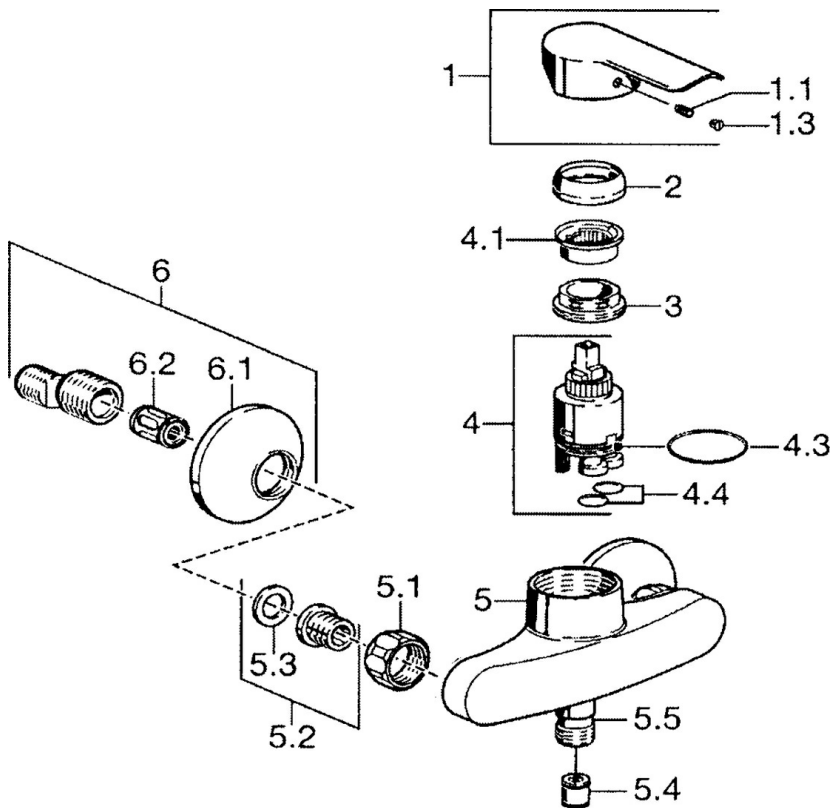

EAN: 4015474068148  
[static.hansa.com/52450103](http://static.hansa.com/52450103)

- Shower solutions
- Single-lever
- Wall mounted
- Chrome
- Single operating lever/handle, Hot/Cold symbols
- Non-return valve(s)
- Silencer(s)
- protected against back-flow in domestic use (according to DIN EN 1717)

## Technical data

### Technical properties

Hot water supply	max. +80°C
Working pressure	0.5-10 bar
Backflow prevention (EN1717)	EB

### SP52450103

	Name	Code
1	Lever	59914629
1	Lever	59913903
1.1	Screw, M5x8, SW2.5	59904755
1.3	Symbol plug Grey	59912112
2	Covering cap, 33x3 mm	59912504
3	Tightening nut, M37x1, AF30 Discontinued	59912111
4	Cartridge, 3.5 Eco	59912324
4.1	Temperature adjustment limiter	59912325
4.4	O-ring, d 10.10x1.60 Discontinued	59905072
5.1	Connection nut, G3/4, AF30	59902230
5.2	Seat, G1/2, L, WAF10	59904618
5.3	Retaining ring, 23.9x15.2x2	59902689
5.4	Non-return valve	59905714
5.5	Thread nipple, G1/2xM18x1	59911384
6	Eccentric, G3/4xG1/2	59904793
6.1	Cover flange	59904796
6.2	Silencer	59904792
N.I.	Key, SW30/34	59912108