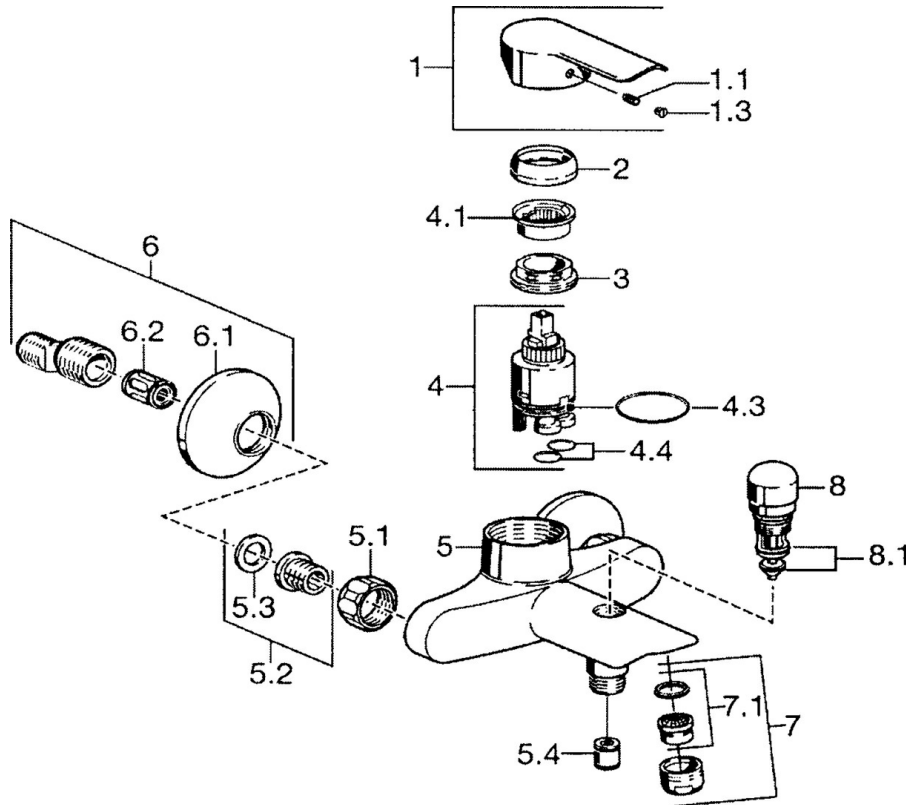

EAN: 4015474068032  
[static.hansa.com/52442113](http://static.hansa.com/52442113)

- Bathtub & Shower
- Single-lever
- Wall mounted
- Chrome
- Standard aerator
- Single operating lever/handle, Hot/Cold symbols
- Non-return valve(s)
- Silencer(s)
- protected against back-flow in domestic use (according to DIN EN 1717)

## Technical data

### Technical properties

DN-size (nominal dimension)	<b>DN15</b>
Hot water supply	<b>max. +80°C</b>
Working pressure	<b>0.5-10 bar</b>
Backflow prevention (EN1717)	<b>EB</b>

### SP52442103

	Name	Code
1	Lever	59914629
1	Lever	59913903
1.1	Screw, M5x8, SW2.5	59904755
1.3	Symbol plug Grey	59912112
2	Covering cap, 33x3 mm	59912504
3	Tightening nut, M37x1, AF30 Discontinued	59912111
4	Cartridge, 3.5 Eco	59912324
4.1	Temperature adjustment limiter	59912325
4.4	O-ring, d 10.10x1.60 Discontinued	59905072
5.1	Connection nut, G3/4, AF30	59902230
5.2	Seat, G1/2, L, WAF10	59904618
5.3	Retaining ring, 23.9x15.2x2	59902689
5.4	Non-return valve	59905714
6	Eccentric, G3/4xG1/2	59904793
6.1	Cover flange	59904796
6.2	Silencer	59904792
7	Aerator, M24x1 B	59905872
7.1	Aerator, M22/M24	59905873
8	Diverter	59910803
8.1	Sealing kit	59904791
N.I.	Key, SW30/34	59912108