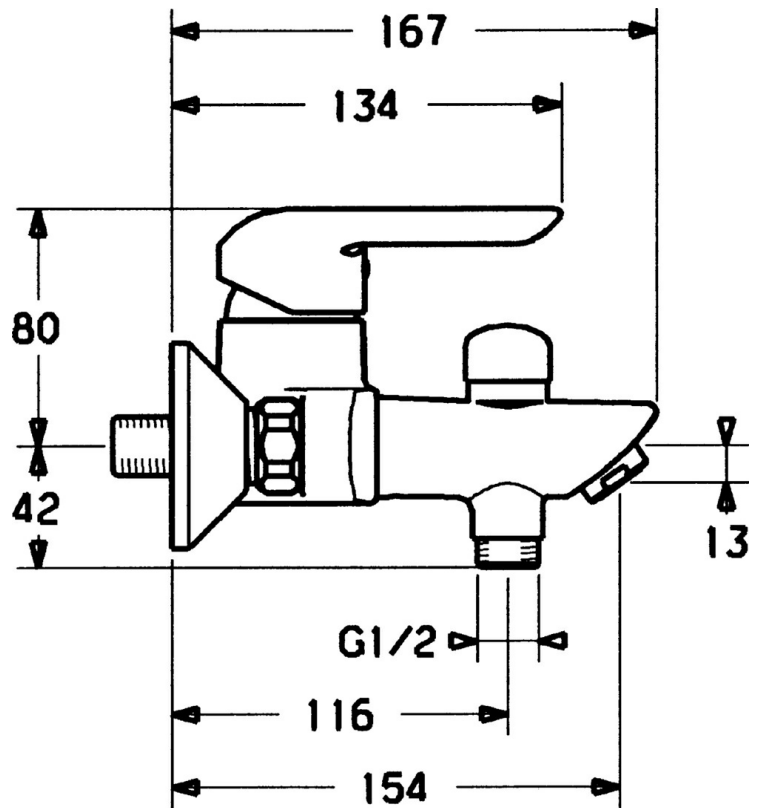

EAN: 4015474068032  
[static.hansa.com/52442113](http://static.hansa.com/52442113)

- Bathtub & Shower
- Single-lever
- Wall mounted
- Chrome
- Standard aerator
- Single operating lever/handle, Hot/Cold symbols
- Non-return valve(s)
- Silencer(s)
- protected against back-flow in domestic use (according to DIN EN 1717)

## Technical data

### Technical properties

DN-size (nominal dimension)	<b>DN15</b>
Hot water supply	<b>max. +80°C</b>
Working pressure	<b>0.5-10 bar</b>
Backflow prevention (EN1717)	<b>EB</b>

### SP52442103

	Name	Code
1	Lever	59914629
1	Lever	59913903
1.1	Screw, M5x8, SW2.5	59904755
1.3	Symbol plug Grey	59912112
2	Covering cap, 33x3 mm	59912504
3	Tightening nut, M37x1, AF30 Discontinued	59912111
4	Cartridge, 3.5 Eco	59912324
4.1	Temperature adjustment limiter	59912325
4.4	O-ring, d 10.10x1.60 Discontinued	59905072
5.1	Connection nut, G3/4, AF30	59902230
5.2	Seat, G1/2, L, WAF10	59904618
5.3	Retaining ring, 23.9x15.2x2	59902689
5.4	Non-return valve	59905714
6	Eccentric, G3/4xG1/2	59904793
6.1	Cover flange	59904796
6.2	Silencer	59904792
7	Aerator, M24x1 B	59905872
7.1	Aerator, M22/M24	59905873
8	Diverter	59910803
8.1	Sealing kit	59904791
N.I.	Key, SW30/34	59912108