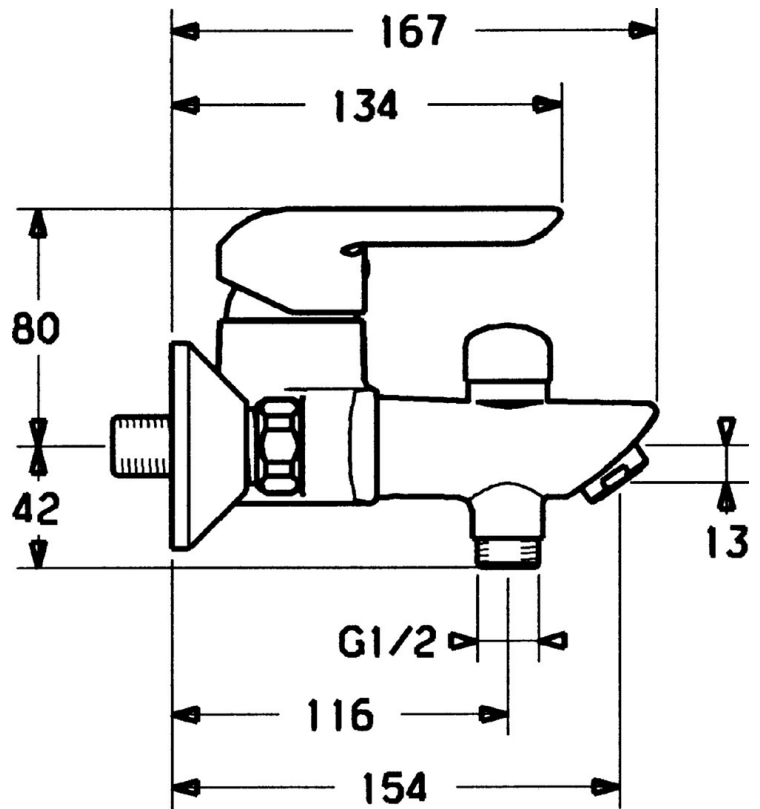

EAN: 4015474067936
static.hansa.com/52442103

- Bathtub & Shower
- Single-lever
- Wall mounted
- Chrome
- Standard aerator
- Single operating lever/handle, Hot/Cold symbols
- Non-return valve(s)
- Silencer(s)
- protected against back-flow in domestic use (according to DIN EN 1717)

Technical data

Technical properties

Hot water supply	max. +80°C
Working pressure	0.5-10 bar
Backflow prevention (EN1717)	EB

Regulations

EN standard	EN 817
-------------	--------

Spare parts

SP52442103

	Name	Code
1	Lever	59914629
1	Lever	59913903
1.1	Screw, M5x8, SW2.5	59904755
1.3	Symbol plug Grey	59912112
2	Covering cap, 33x3 mm	59912504
3	Tightening nut, M37x1, AF30 Discontinued	59912111
4	Cartridge, 3.5 Eco	59912324
4.1	Temperature adjustment limiter	59912325
4.4	O-ring, d 10.10x1.60 Discontinued	59905072
5.1	Connection nut, G3/4, AF30	59902230
5.2	Seat, G1/2, L, WAF10	59904618
5.3	Retaining ring, 23.9x15.2x2	59902689
5.4	Non-return valve	59905714
6	Eccentric, G3/4xG1/2	59904793
6.1	Cover flange	59904796
6.2	Silencer	59904792
7	Aerator, M24x1 B	59905872
7.1	Aerator, M22/M24	59905873
8	Diverter	59910803
8.1	Sealing kit	59904791
N.I.	Key, SW30/34	59912108