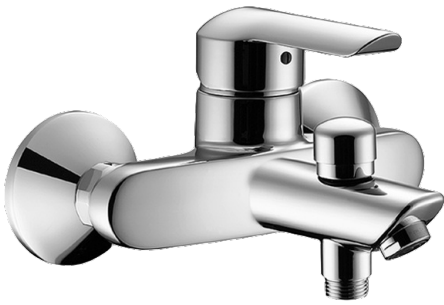

EAN: 4015474067936
static.hansa.com/52442103

- Bathtub & Shower
- Single-lever
- Wall mounted
- Chrome
- Standard aerator
- Single operating lever/handle, Hot/Cold symbols
- Non-return valve(s)
- Silencer(s)
- protected against back-flow in domestic use (according to DIN EN 1717)

Technical data

Technical properties

Hot water supply	max. +80°C
Working pressure	0.5-10 bar
Backflow prevention (EN1717)	EB

Regulations

EN standard	EN 817
-------------	--------

Spare parts

SP52442103

	Name	Code
1	Lever	59914629
1	Lever	59913903
1.1	Screw, M5x8, SW2.5	59904755
1.3	Symbol plug Grey	59912112
2	Covering cap, 33x3 mm	59912504
3	Tightening nut, M37x1, AF30 Discontinued	59912111
4	Cartridge, 3.5 Eco	59912324
4.1	Temperature adjustment limiter	59912325
4.4	O-ring, d 10.10x1.60 Discontinued	59905072
5.1	Connection nut, G3/4, AF30	59902230
5.2	Seat, G1/2, L, WAF10	59904618
5.3	Retaining ring, 23.9x15.2x2	59902689
5.4	Non-return valve	59905714
6	Eccentric, G3/4xG1/2	59904793
6.1	Cover flange	59904796
6.2	Silencer	59904792
7	Aerator, M24x1 B	59905872
7.1	Aerator, M22/M24	59905873
8	Diverter	59910803
8.1	Sealing kit	59904791
N.I.	Key, SW30/34	59912108