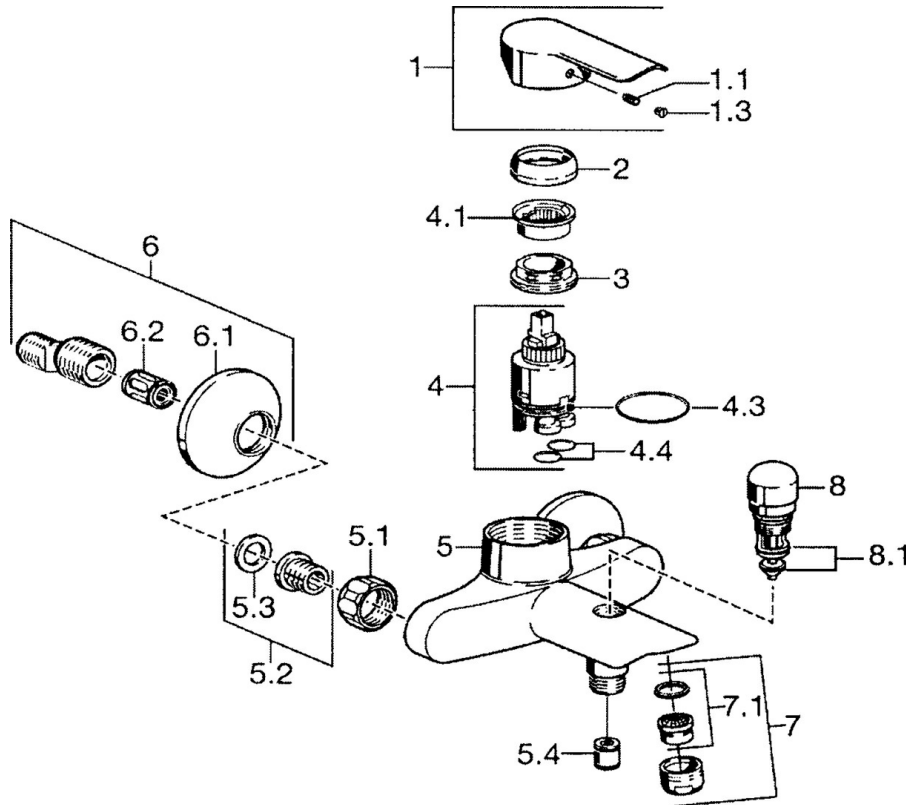

EAN: 4015474067936
static.hansa.com/52442103

- Bathtub & Shower
- Single-lever
- Wall mounted
- Chrome
- Standard aerator
- Single operating lever/handle, Hot/Cold symbols
- Non-return valve(s)
- Silencer(s)
- protected against back-flow in domestic use (according to DIN EN 1717)

Technical data

Technical properties

Hot water supply	max. +80°C
Working pressure	0.5-10 bar
Backflow prevention (EN1717)	EB

Regulations

EN standard	EN 817
-------------	--------

Spare parts

SP52442103

	Name	Code
1	Lever	59914629
1	Lever	59913903
1.1	Screw, M5x8, SW2.5	59904755
1.3	Symbol plug Grey	59912112
2	Covering cap, 33x3 mm	59912504
3	Tightening nut, M37x1, AF30 Discontinued	59912111
4	Cartridge, 3.5 Eco	59912324
4.1	Temperature adjustment limiter	59912325
4.4	O-ring, d 10.10x1.60 Discontinued	59905072
5.1	Connection nut, G3/4, AF30	59902230
5.2	Seat, G1/2, L, WAF10	59904618
5.3	Retaining ring, 23.9x15.2x2	59902689
5.4	Non-return valve	59905714
6	Eccentric, G3/4xG1/2	59904793
6.1	Cover flange	59904796
6.2	Silencer	59904792
7	Aerator, M24x1 B	59905872
7.1	Aerator, M22/M24	59905873
8	Diverter	59910803
8.1	Sealing kit	59904791
N.I.	Key, SW30/34	59912108