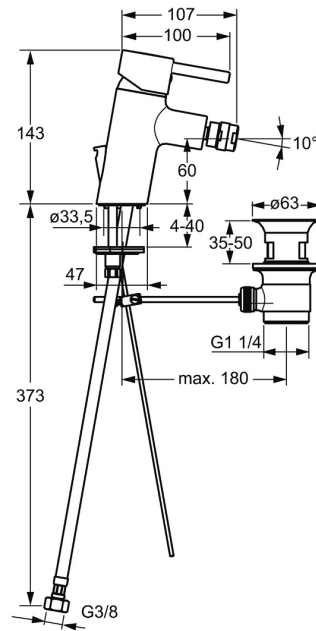

EAN: 4015474253834
static.hansa.com/52433277

- Bidet
- Single-lever
- Deck mounted
- Chrome
- PCA® - constant flow rate regardless of pressure variations, Ball joint
- Hot/Cold symbols, Pin shape, Single operating lever/handle
- Limitation option for maximum temperature and flow-rate, Adjustable hot water stop (included, retrofittable)
- \varnothing 35 mm ceramic cartridge for flow and temperature control
- Flexible inlet pipes
- Inner body made of DZR brass, Rapid installation system

Technical data

Flow properties

Flow-rate at 3 bar (with flow controller) **6.0 l/min**

Technical properties

DN-size (nominal dimension) **DN15**
 Hot water supply **max. +70°C**
 Working pressure **0.5-10 bar**
 Connection size **G3/8**
 Projection **107 mm**
 Backflow prevention (EN1717) **AA**
 Material **Brass**