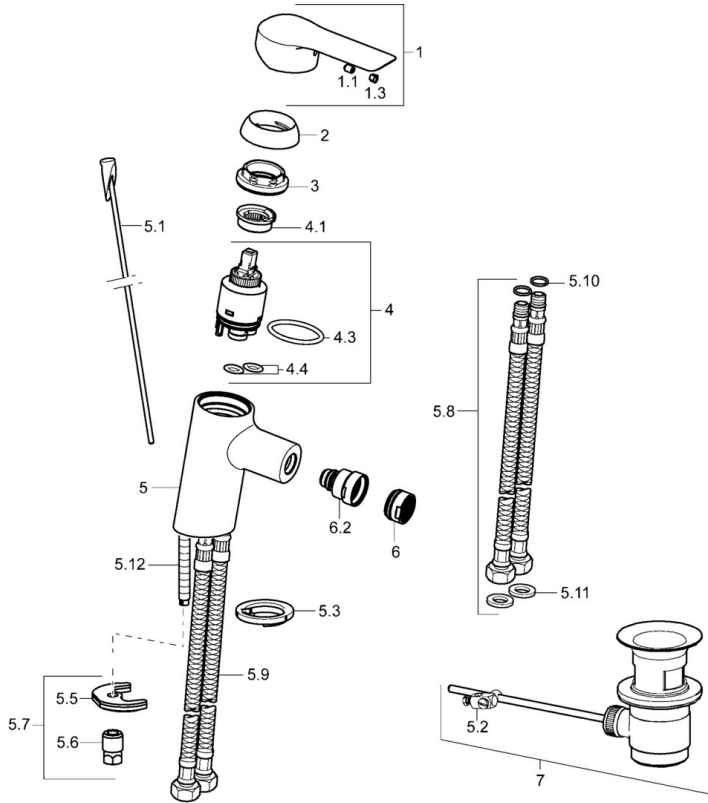

EAN: 4015474253834
static.hansa.com/52433277

- Bidet
- Single-lever
- Deck mounted
- Chrome
- PCA® - constant flow rate regardless of pressure variations, Ball joint
- Hot/Cold symbols, Pin shape, Single operating lever/handle
- Limitation option for maximum temperature and flow-rate, Adjustable hot water stop (included, retrofittable)
- \varnothing 35 mm ceramic cartridge for flow and temperature control
- Flexible inlet pipes
- Inner body made of DZR brass, Rapid installation system

Regulations

EN standard **EN 817**
 Noise class **I (ISO 3822)**

Approvals and Declarations

KIWA **K6116/08**
 Declaration of conformity **DoC**

Spare parts

SP52433273

| | Name | Code |
|------|--------------------------------------------------|----------|
| 1 | Lever | 59913840 |
| 1 | Lever | 59914629 |
| 1.1 | Screw, M5x8, SW2.5 | 59904755 |
| 1.3 | Symbol plug Grey | 59912112 |
| 2 | Covering cap, 33x3 mm | 59912504 |
| 3 | Tightening nut, M40x1 | 1003409V |
| 4 | Cartridge, 3.5 Eco | 59912324 |
| 4 | Cartridge, 3.5 Classic | 59913075 |
| 4.1 | Temperature adjustment limiter | 59912325 |
| 4.3 | O-ring, d 28.24x2.62 Discontinued | 59912590 |
| 4.4 | O-ring, d 10.10x1.60 Discontinued | 59905072 |
| 5.1 | Pop-up operating rod | 59913587 |
| 5.2 | Swivel joint | 59904624 |
| 5.3 | Bottom seal | 59914591 |
| 5.5 | Fixing plate | 59904765 |
| 5.6 | Screw, M8x1, SW13 | 59904766 |
| 5.7 | Fixing set | 59912113 |
| 5.8 | Flexible pipe, L=430, G3/8-M10x1 RH Discontinued | 59913213 |
| 5.9 | Flexible pipe, L=430, G3/8-M10x1 | 59912515 |
| 5.10 | O-ring, d 7.65x1.78 | 59902337 |
| 5.11 | Gasket, 9.5x14.4x2 | 59912551 |
| 5.12 | Fixing screw, M8x1, L=140 | 59912474 |
| 6 | Aerator, M24x1, 6 l/min | 59913727 |
| 6.2 | Ball joint for bidet faucet | 59910952 |
| 7 | Pop-up waste | 59904620 |
| 7 | Pop-up waste, (2019-) | 59914764 |
| N.I. | Key, SW30/34 | 59912108 |