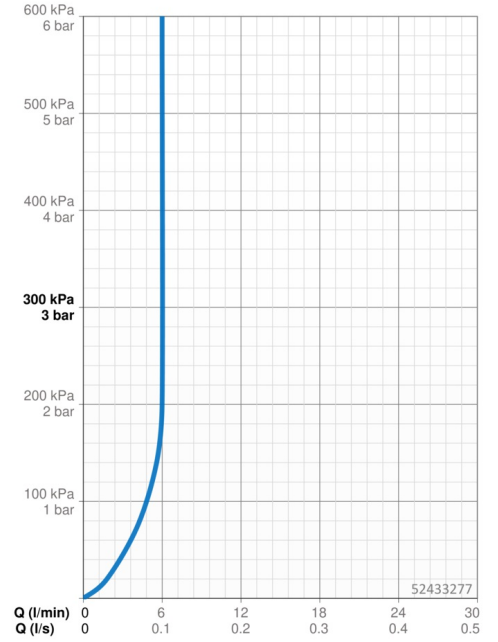

Technical data

Flow properties

Flow-rate at 3 bar (with flow controller) **6.0 l/min**

Technical properties

DN-size (nominal dimension) **DN15**
Hot water supply **max. +70°C**
Working pressure **0.5-10 bar**
Connection size **G3/8**
Projection **107 mm**
Backflow prevention (EN1717) **AA**
Material **Brass**

Regulations

EN standard **EN 817**
Noise class **I (ISO 3822)**

Approvals and Declarations

KIWA **K6116/08**
Declaration of conformity **DoC**