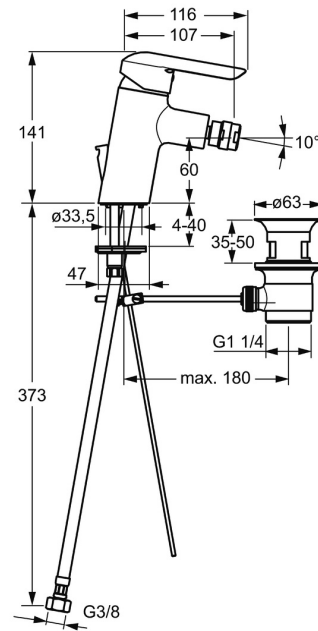

EAN: 4015474254572
static.hansa.com/52433273

- Bidet
- Single-lever
- Deck mounted
- Chrome
- PCA® - constant flow rate regardless of pressure variations, Ball joint
- Hot/Cold symbols, Single operating lever/handle
- Limitation option for maximum temperature and flow-rate, Adjustable hot water stop (included, retrofittable)
- ø 35 mm ceramic cartridge for flow and temperature control
- Flexible inlet pipes
- Inner body made of DZR brass, Rapid installation system

Technical data

Flow properties

Flow-rate at 3 bar (with flow controller) **6.0 l/min**

Technical properties

DN-size (nominal dimension) **DN15**
 Hot water supply **max. +70°C**
 Working pressure **0.5-10 bar**
 Connection size **G3/8**
 Projection **107 mm**
 Backflow prevention (EN1717) **AA**
 Material **Brass**

Regulations

EN standard **EN 817**
 Noise class **I (ISO 3822)**

Approvals and Declarations

KIWA **K6116/08**
 Declaration of conformity **DoC**

Spare parts

SP52433273

	Name	Code
1	Lever	59913840
1	Lever	59914629
1.1	Screw, M5x8, SW2.5	59904755
1.3	Symbol plug Grey	59912112
2	Covering cap, 33x3 mm	59912504
3	Tightening nut, M40x1	1003409V
4	Cartridge, 3.5 Eco	59912324
4	Cartridge, 3.5 Classic	59913075
4.1	Temperature adjustment limiter	59912325
4.3	O-ring, d 28.24x2.62 Discontinued	59912590
4.4	O-ring, d 10.10x1.60 Discontinued	59905072
5.1	Pop-up operating rod	59913587
5.2	Swivel joint	59904624
5.3	Bottom seal	59914591
5.5	Fixing plate	59904765
5.6	Screw, M8x1, SW13	59904766
5.7	Fixing set	59912113
5.8	Flexible pipe, L=430, G3/8-M10x1 RH Discontinued	59913213
5.9	Flexible pipe, L=430, G3/8-M10x1	59912515
5.10	O-ring, d 7.65x1.78	59902337
5.11	Gasket, 9.5x14.4x2	59912551
5.12	Fixing screw, M8x1, L=140	59912474
6	Aerator, M24x1, 6 l/min	59913727
6.2	Ball joint for bidet faucet	59910952
7	Pop-up waste	59904620
7	Pop-up waste, (2019-)	59914764
N.I.	Key, SW30/34	59912108