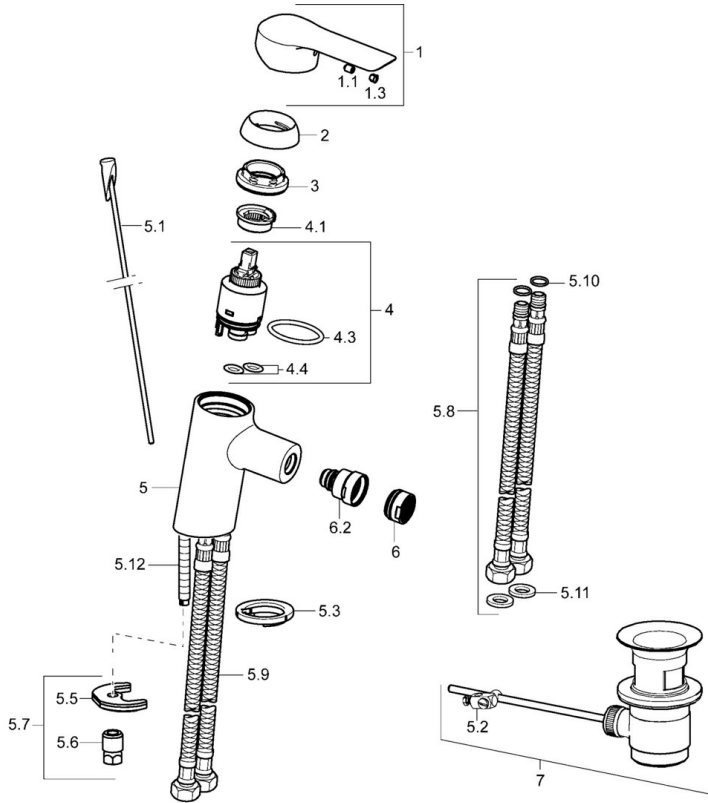

EAN: 4015474254572
static.hansa.com/52433273

- Bidet
- Single-lever
- Deck mounted
- Chrome
- PCA® - constant flow rate regardless of pressure variations, Ball joint
- Hot/Cold symbols, Single operating lever/handle
- Limitation option for maximum temperature and flow-rate, Adjustable hot water stop (included, retrofittable)
- ø 35 mm ceramic cartridge for flow and temperature control
- Flexible inlet pipes
- Inner body made of DZR brass, Rapid installation system

Technical data

Flow properties

Flow-rate at 3 bar (with flow controller) **6.0 l/min**

Technical properties

DN-size (nominal dimension) **DN15**
 Hot water supply **max. +70°C**
 Working pressure **0.5-10 bar**
 Connection size **G3/8**
 Projection **107 mm**
 Backflow prevention (EN1717) **AA**
 Material **Brass**

Regulations

EN standard **EN 817**
 Noise class **I (ISO 3822)**

Approvals and Declarations

KIWA **K6116/08**
 Declaration of conformity **DoC**

Spare parts

SP52433273

	Name	Code
1	Lever	59913840
1	Lever	59914629
1.1	Screw, M5x8, SW2.5	59904755
1.3	Symbol plug Grey	59912112
2	Covering cap, 33x3 mm	59912504
3	Tightening nut, M40x1	1003409V
4	Cartridge, 3.5 Eco	59912324
4	Cartridge, 3.5 Classic	59913075
4.1	Temperature adjustment limiter	59912325
4.3	O-ring, d 28.24x2.62 Discontinued	59912590
4.4	O-ring, d 10.10x1.60 Discontinued	59905072
5.1	Pop-up operating rod	59913587
5.2	Swivel joint	59904624
5.3	Bottom seal	59914591
5.5	Fixing plate	59904765
5.6	Screw, M8x1, SW13	59904766
5.7	Fixing set	59912113
5.8	Flexible pipe, L=430, G3/8-M10x1 RH Discontinued	59913213
5.9	Flexible pipe, L=430, G3/8-M10x1	59912515
5.10	O-ring, d 7.65x1.78	59902337
5.11	Gasket, 9.5x14.4x2	59912551
5.12	Fixing screw, M8x1, L=140	59912474
6	Aerator, M24x1, 6 l/min	59913727
6.2	Ball joint for bidet faucet	59910952
7	Pop-up waste	59904620
7	Pop-up waste, (2019-)	59914764
N.I.	Key, SW30/34	59912108