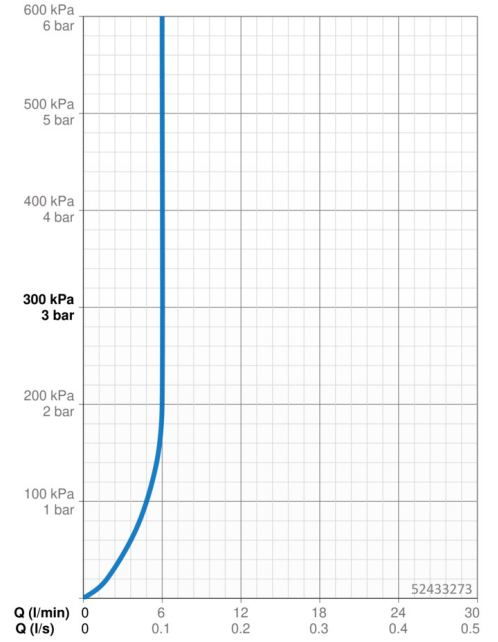

Technical data

Flow properties

Flow-rate at 3 bar (with flow controller) **6.0 l/min**

Technical properties

DN-size (nominal dimension) **DN15**
Hot water supply **max. +70°C**
Working pressure **0.5-10 bar**
Connection size **G3/8**
Projection **107 mm**
Backflow prevention (EN1717) **AA**
Material **Brass**

Regulations

EN standard **EN 817**
Noise class **I (ISO 3822)**

Approvals and Declarations

KIWA **K6116/08**
Declaration of conformity **DoC**