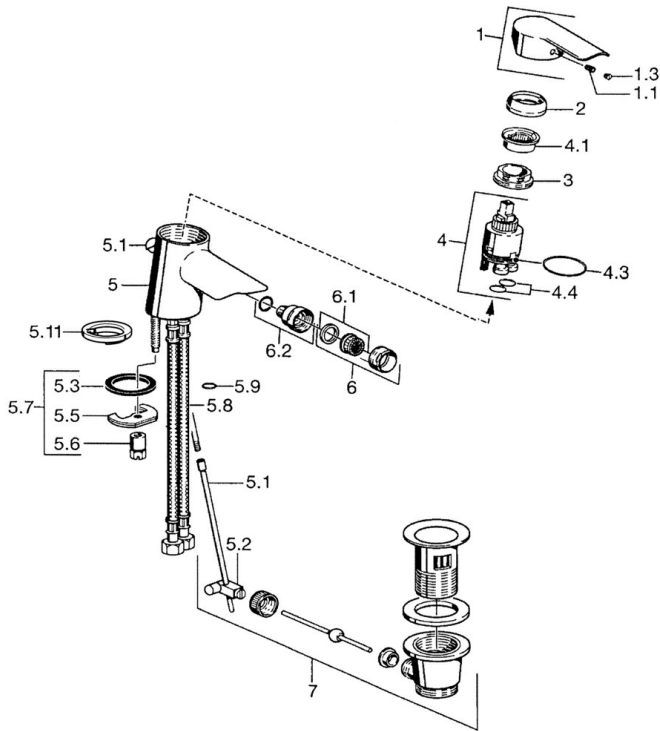

EAN: 4015474094543
static.hansa.com/52433207

- Bidet
- Single-lever
- Deck mounted
- Chrome
- Single operating lever/handle, Hot/Cold symbols

Technical data

Technical properties

Hot water supply	max. +80°C
Working pressure	0.5-10 bar
Backflow prevention (EN1717)	AA
Material	Brass

Regulations

EN standard	EN 817
-------------	--------

Spare parts

SP52433203

	Name	Code
1	Lever	59913903
1	Lever	59914629
1.1	Screw, M5x8, SW2.5	59904755
1.3	Symbol plug Grey	59912112
2	Covering cap, 33x3 mm	59912504
3	Tightening nut, M37x1, AF30 Discontinued	59912111
4	Cartridge, 3.5 Eco	59912324
4.1	Temperature adjustment limiter	59912325
4.3	O-ring, d 28.24x2.62 Discontinued	59912590
4.4	O-ring, d 10.10x1.60 Discontinued	59905072
5.1	Pop-up operating rod	59912505
5.2	Swivel joint	59904624
5.3	Gasket, 43x37x3	59912506
5.5	Fixing plate	59904765
5.6	Screw, M8x1, SW13	59904766
5.7	Fixing set	59912113
5.8	Flexible pipe, L=500, G3/8-M10x1	59911767
5.8	Coupling pipe, L=430, M10x1	59912550
5.8	Flexible pipe, L=430, G3/8-M10x1 RH Discontinued	59913213
5.9	O-ring, d 7.65x1.78	59902337
5.10	Gasket, 9.5x14.4x2	59912551
6	Aerator, M24x1, 6 l/min	59913727
6.2	Ball joint for bidet faucet	59910952
7	Pop-up waste	59904620
N.I.	Tightening nut, M40x1	1003409V
N.I.	Key, SW30/34	59912108
N.I.	O-ring, d 36.09x d 3.53	59913396