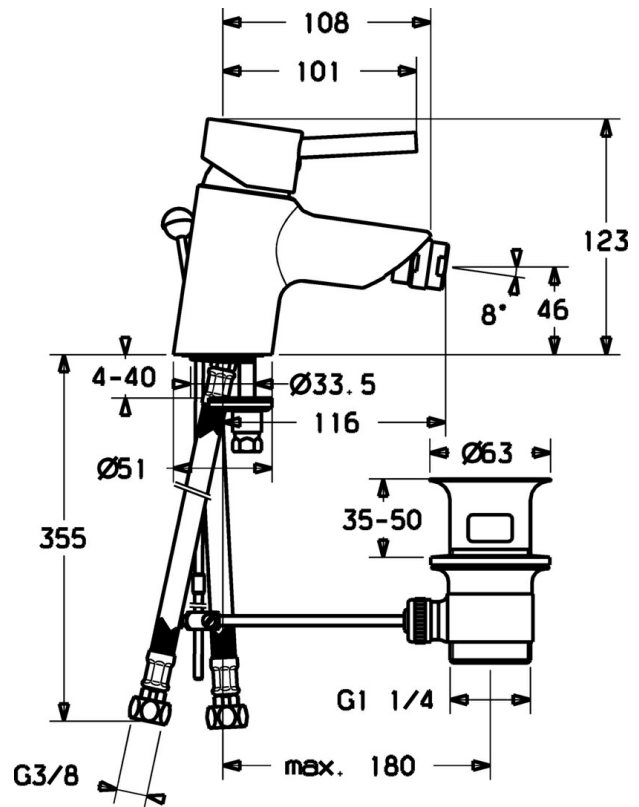

EAN: 4015474094543
static.hansa.com/52433207

- Bidet
- Single-lever
- Deck mounted
- Chrome
- Single operating lever/handle, Hot/Cold symbols

Technical data

Technical properties

Hot water supply	max. +80°C
Working pressure	0.5-10 bar
Backflow prevention (EN1717)	AA
Material	Brass

Regulations

EN standard	EN 817
-------------	--------

Spare parts

SP52433203

	Name	Code
1	Lever	59913903
1	Lever	59914629
1.1	Screw, M5x8, SW2.5	59904755
1.3	Symbol plug Grey	59912112
2	Covering cap, 33x3 mm	59912504
3	Tightening nut, M37x1, AF30 Discontinued	59912111
4	Cartridge, 3.5 Eco	59912324
4.1	Temperature adjustment limiter	59912325
4.3	O-ring, d 28.24x2.62 Discontinued	59912590
4.4	O-ring, d 10.10x1.60 Discontinued	59905072
5.1	Pop-up operating rod	59912505
5.2	Swivel joint	59904624
5.3	Gasket, 43x37x3	59912506
5.5	Fixing plate	59904765
5.6	Screw, M8x1, SW13	59904766
5.7	Fixing set	59912113
5.8	Flexible pipe, L=500, G3/8-M10x1	59911767
5.8	Coupling pipe, L=430, M10x1	59912550
5.8	Flexible pipe, L=430, G3/8-M10x1 RH Discontinued	59913213
5.9	O-ring, d 7.65x1.78	59902337
5.10	Gasket, 9.5x14.4x2	59912551
6	Aerator, M24x1, 6 l/min	59913727
6.2	Ball joint for bidet faucet	59910952
7	Pop-up waste	59904620
N.I.	Tightening nut, M40x1	1003409V
N.I.	Key, SW30/34	59912108
N.I.	O-ring, d 36.09x d 3.53	59913396