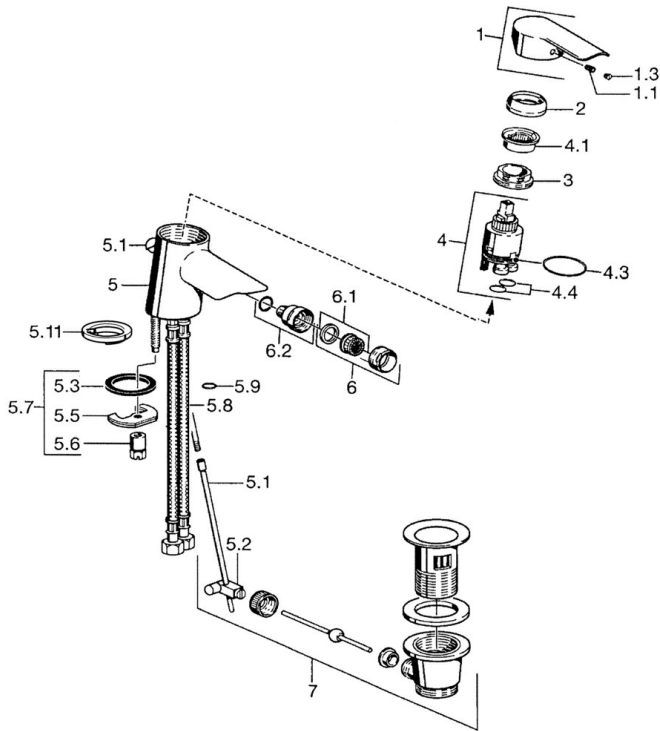

EAN: 4015474068070
static.hansa.com/52433203

- Bidet
- Single-lever
- Deck mounted
- Chrome
- Fixed spout
- Standard aerator
- Single operating lever/handle, Hot/Cold symbols
- Flexible inlet pipes

Technical data

Technical properties

DN-size (nominal dimension)	DN15
Hot water supply	max. +70°C
Working pressure	0.5-10 bar
Connection size	G3/8
Backflow prevention (EN1717)	AA
Material	Brass

Regulations

EN standard	EN 817
-------------	---------------

Spare parts

SP52433203

	Name	Code
1	Lever	59913903
1	Lever	59914629
1.1	Screw, M5x8, SW2.5	59904755
1.3	Symbol plug Grey	59912112
2	Covering cap, 33x3 mm	59912504
3	Tightening nut, M37x1, AF30 Discontinued	59912111
4	Cartridge, 3.5 Eco	59912324
4.1	Temperature adjustment limiter	59912325
4.3	O-ring, d 28.24x2.62 Discontinued	59912590
4.4	O-ring, d 10.10x1.60 Discontinued	59905072
5.1	Pop-up operating rod	59912505
5.2	Swivel joint	59904624
5.3	Gasket, 43x37x3	59912506
5.5	Fixing plate	59904765
5.6	Screw, M8x1, SW13	59904766
5.7	Fixing set	59912113
5.8	Flexible pipe, L=500, G3/8-M10x1	59911767
5.8	Coupling pipe, L=430, M10x1	59912550
5.8	Flexible pipe, L=430, G3/8-M10x1 RH Discontinued	59913213
5.9	O-ring, d 7.65x1.78	59902337
5.10	Gasket, 9.5x14.4x2	59912551
6	Aerator, M24x1, 6 l/min	59913727
6.2	Ball joint for bidet faucet	59910952
7	Pop-up waste	59904620
N.I.	Tightening nut, M40x1	1003409V
N.I.	Key, SW30/34	59912108
N.I.	O-ring, d 36.09x d 3.53	59913396