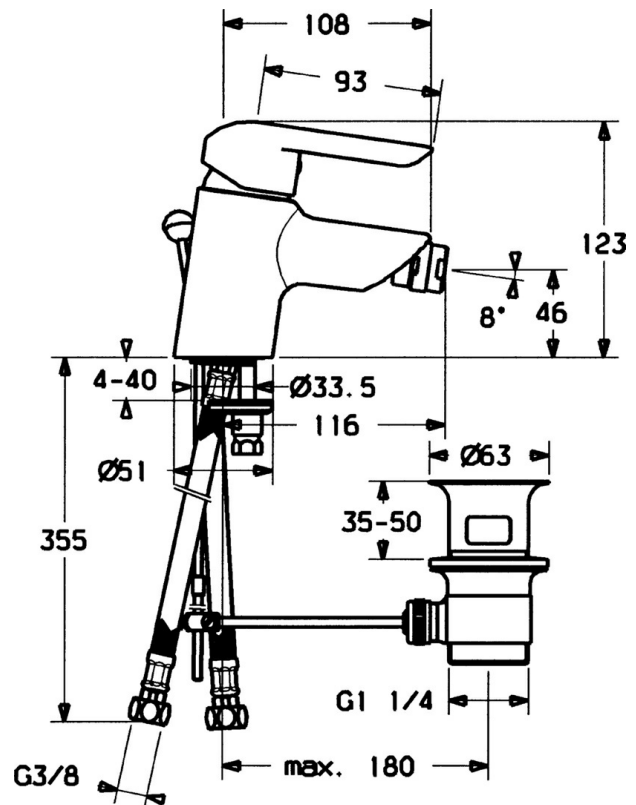

EAN: 4015474068070
static.hansa.com/52433203

- Bidet
- Single-lever
- Deck mounted
- Chrome
- Fixed spout
- Standard aerator
- Single operating lever/handle, Hot/Cold symbols
- Flexible inlet pipes

Technical data

Technical properties

DN-size (nominal dimension)	DN15
Hot water supply	max. +70°C
Working pressure	0.5-10 bar
Connection size	G3/8
Backflow prevention (EN1717)	AA
Material	Brass

Regulations

EN standard	EN 817
-------------	---------------

Spare parts

SP52433203

	Name	Code
1	Lever	59913903
1	Lever	59914629
1.1	Screw, M5x8, SW2.5	59904755
1.3	Symbol plug Grey	59912112
2	Covering cap, 33x3 mm	59912504
3	Tightening nut, M37x1, AF30 Discontinued	59912111
4	Cartridge, 3.5 Eco	59912324
4.1	Temperature adjustment limiter	59912325
4.3	O-ring, d 28.24x2.62 Discontinued	59912590
4.4	O-ring, d 10.10x1.60 Discontinued	59905072
5.1	Pop-up operating rod	59912505
5.2	Swivel joint	59904624
5.3	Gasket, 43x37x3	59912506
5.5	Fixing plate	59904765
5.6	Screw, M8x1, SW13	59904766
5.7	Fixing set	59912113
5.8	Flexible pipe, L=500, G3/8-M10x1	59911767
5.8	Coupling pipe, L=430, M10x1	59912550
5.8	Flexible pipe, L=430, G3/8-M10x1 RH Discontinued	59913213
5.9	O-ring, d 7.65x1.78	59902337
5.10	Gasket, 9.5x14.4x2	59912551
6	Aerator, M24x1, 6 l/min	59913727
6.2	Ball joint for bidet faucet	59910952
7	Pop-up waste	59904620
N.I.	Tightening nut, M40x1	1003409V
N.I.	Key, SW30/34	59912108
N.I.	O-ring, d 36.09x d 3.53	59913396