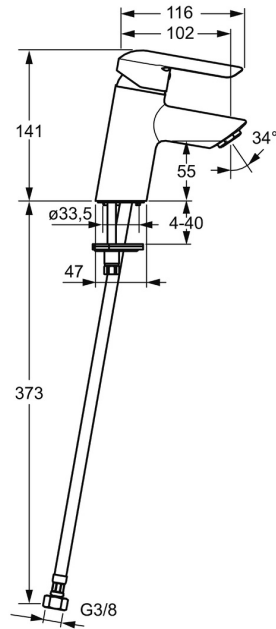

EAN: 4015474254541  
[static.hansa.com/52422273](http://static.hansa.com/52422273)

- Washbasin
- Single-lever
- Deck mounted
- Chrome
- Fixed spout
- PCA® - constant flow rate regardless of pressure variations
- Hot/Cold symbols, Single operating lever/handle
- Limitation option for maximum temperature and flow-rate, Adjustable hot water stop (included, retrofittable)
- $\varnothing$  35 mm ceramic cartridge for flow and temperature control
- Flexible inlet pipes
- Inner body made of DZR brass, Rapid installation system
- Without pop-up waste, Without draw-rod opening

### Flow properties

Flow-rate at 3 bar (with flow controller)	<b>6.0 l/min</b>
Pressure loss with flow (0.1 l/s)	<b>2 bar</b>

### Technical properties

DN-size (nominal dimension)	<b>DN15</b>
Hot water supply	<b>max. +70°C</b>
Working pressure	<b>1-10 bar</b>
Connection size	<b>G3/8</b>
Projection	<b>102 mm</b>
Backflow prevention (EN1717)	<b>AA</b>
Material	<b>Brass</b>

### SP52402273

	Name	Code
1	Lever	59913840
1	Lever	59914629
1.1	Screw, M5x8, SW2.5	59904755
1.3	Symbol plug Grey	59912112
2	Covering cap, 33x3 mm	59912504
3	Tightening nut, M40x1	1003409V
4	Cartridge, 3.5 Eco	59912324
4	Cartridge, 3.5 Classic	59913075
4.1	Temperature adjustment limiter	59912325
4.3	O-ring, d 28.24x2.62 Discontinued	59912590
4.4	O-ring, d 10.10x1.60 Discontinued	59905072
5.1	Pop-up operating rod	59913587
5.2	Swivel joint	59904624
5.3	Bottom seal	59914591
5.5	Fixing plate	59904765
5.6	Screw, M8x1, SW13	59904766
5.7	Fixing set	59912113
5.8	Flexible pipe, L=430, G3/8-M10x1 RH Discontinued	59913213
5.9	Flexible pipe, L=430, G3/8-M10x1	59912515
5.10	O-ring, d 7.65x1.78	59902337
5.11	Gasket, 9.5x14.4x2	59912551
5.12	Fixing screw, M8x1, L=140	59912474
6	Aerator, M24x1, 6 l/min	59913727
7	Pop-up waste	59904620
7	Pop-up waste, (2019-)	59914764
N.I.	Key, SW30/34	59912108