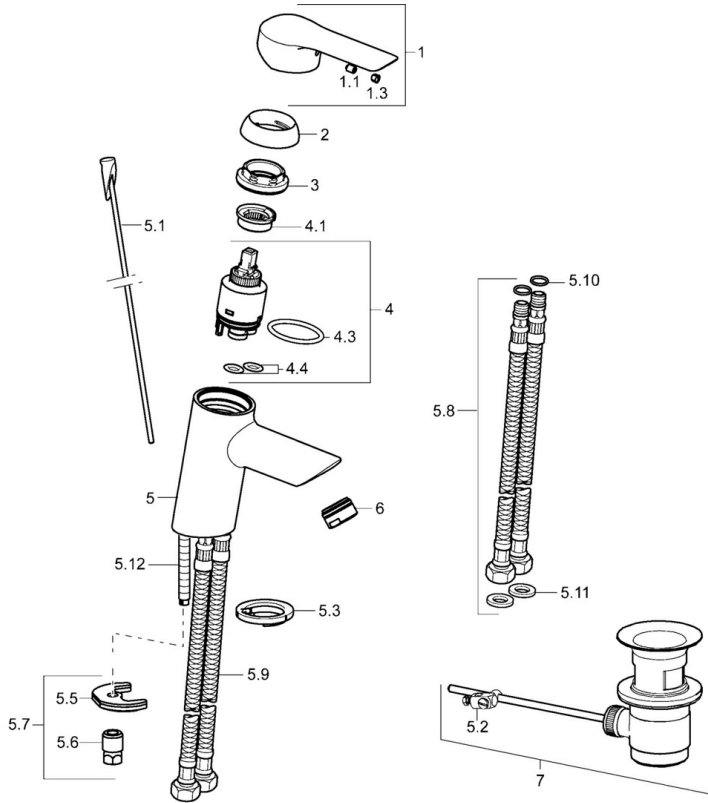

EAN: 4015474254541  
[static.hansa.com/52422273](http://static.hansa.com/52422273)

- Washbasin
- Single-lever
- Deck mounted
- Chrome
- Fixed spout
- PCA® - constant flow rate regardless of pressure variations
- Hot/Cold symbols, Single operating lever/handle
- Limitation option for maximum temperature and flow-rate, Adjustable hot water stop (included, retrofittable)
- $\varnothing$  35 mm ceramic cartridge for flow and temperature control
- Flexible inlet pipes
- Inner body made of DZR brass, Rapid installation system
- Without pop-up waste, Without draw-rod opening

### Technical properties

DN-size (nominal dimension)	<b>DN15</b>
Hot water supply	<b>max. +70°C</b>
Working pressure	<b>1-10 bar</b>
Connection size	<b>G3/8</b>
Projection	<b>102 mm</b>
Backflow prevention (EN1717)	<b>AA</b>
Material	<b>Brass</b>

## Spare parts

### SP52402273

	Name	Code
1	Lever	59913840
1	Lever	59914629
1.1	Screw, M5x8, SW2.5	59904755
1.3	Symbol plug Grey	59912112
2	Covering cap, 33x3 mm	59912504
3	Tightening nut, M40x1	1003409V
4	Cartridge, 3.5 Eco	59912324
4	Cartridge, 3.5 Classic	59913075
4.1	Temperature adjustment limiter	59912325
4.3	O-ring, d 28.24x2.62 Discontinued	59912590
4.4	O-ring, d 10.10x1.60 Discontinued	59905072
5.1	Pop-up operating rod	59913587
5.2	Swivel joint	59904624
5.3	Bottom seal	59914591
5.5	Fixing plate	59904765
5.6	Screw, M8x1, SW13	59904766
5.7	Fixing set	59912113
5.8	Flexible pipe, L=430, G3/8-M10x1 RH Discontinued	59913213
5.9	Flexible pipe, L=430, G3/8-M10x1	59912515
5.10	O-ring, d 7.65x1.78	59902337
5.11	Gasket, 9.5x14.4x2	59912551
5.12	Fixing screw, M8x1, L=140	59912474
6	Aerator, M24x1, 6 l/min	59913727
7	Pop-up waste	59904620
7	Pop-up waste, (2019-)	59914764
N.I.	Key, SW30/34	59912108