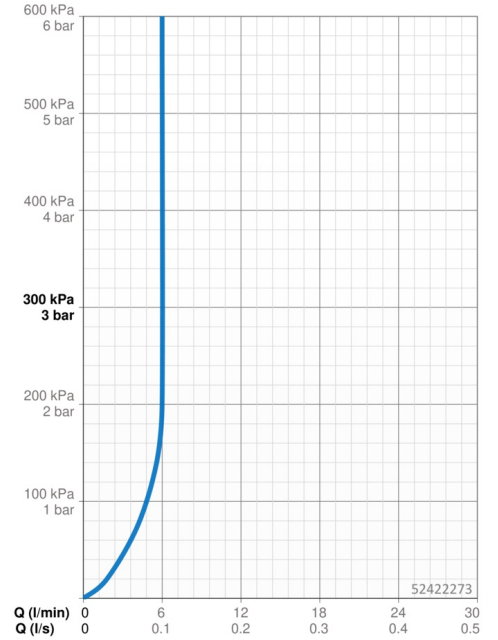

Technical data

Flow properties

Flow-rate at 3 bar (with flow controller)	6.0 l/min
Pressure loss with flow (0.1 l/s)	2 bar

Technical properties

DN-size (nominal dimension)	DN15
Hot water supply	max. +70°C
Working pressure	1-10 bar
Connection size	G3/8
Projection	102 mm
Backflow prevention (EN1717)	AA
Material	Brass

Regulations

EN standard	EN 817
Noise class	I (ISO 3822)

Approvals and Declarations

KIWA	K6116/08
Declaration of conformity	DoC