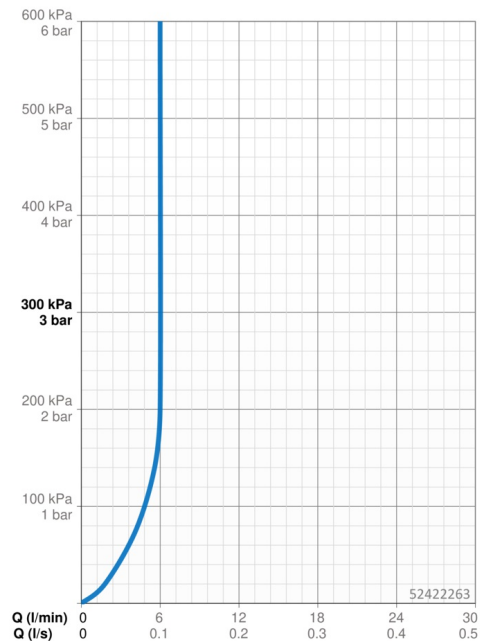

Technical data

Flow properties

Flow-rate at 3 bar (with flow controller) **6.0 l/min**

Technical properties

Hot water supply **max. +70°C**
Working pressure **0.5-10 bar**
Connection size **G3/8**
Projection **109 mm**
Backflow prevention (EN1717) **AA**
Material **Brass**

Regulations

EN standard **EN 817**
Noise class **I (ISO 3822)**

Approvals and Declarations

Declaration of conformity **DoC**
EPD **S-P-06391**