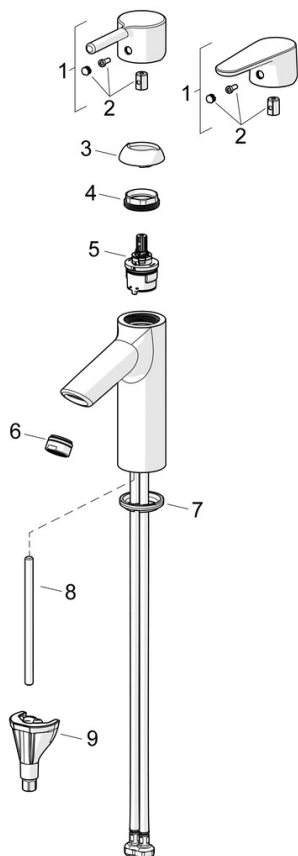

Easy to install with the 3S installation system.

High quality  
 Sleek design  
 Made in Europe

Washbasin faucet with maximum comfort

- Washbasin
- Single-lever
- Deck mounted
- Chrome
- Fixed spout
- PCA® - constant flow rate regardless of pressure variations
- Single operating lever/handle, Hot/Cold symbols
- Limitation option for maximum temperature and flow-rate
- $\varnothing$  30 mm ceramic cartridge for flow and temperature control
- Flexible inlet pipes
- Inner body made of DZR brass, 3S-installation system for safe and simple mounting
- Without pop-up waste

### Technical properties

Hot water supply **max. +70°C**  
 Working pressure **0.5-10 bar**  
 Connection size **G3/8**  
 Projection **109 mm**  
 Backflow prevention (EN1717) **AA**  
 Material **Brass**

## Spare parts

### SP52372263

	Name	Code
01	Lever	1014995V
01	Lever	1015000V
02	Symbol plug	1012105V
03	Covering cap	1012421V
04	Tightening nut, M34x1.5	1012133V
05	Cartridge, 3.0	1014428V
06	Aerator, M24x1, 6 l/min	59913727
07	Bottom seal	59914591
08	Fixing screw, M8x1, L=130	59914474
09	Fixing set	59914475