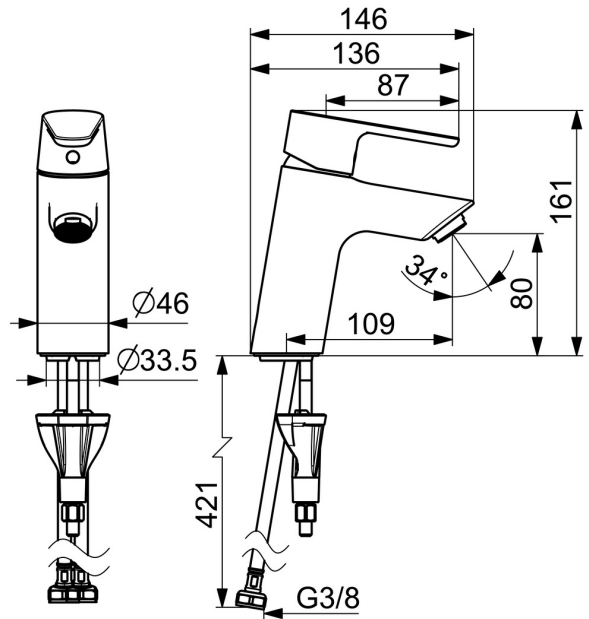

Easy to install with the 3S installation system.

High quality  
 Sleek design  
 Made in Europe

Washbasin faucet with maximum comfort

- Washbasin
- Single-lever
- Deck mounted
- Chrome
- Fixed spout
- PCA® - constant flow rate regardless of pressure variations
- Single operating lever/handle, Hot/Cold symbols
- Limitation option for maximum temperature and flow-rate
- $\varnothing$  30 mm ceramic cartridge for flow and temperature control
- Flexible inlet pipes
- Inner body made of DZR brass, 3S-installation system for safe and simple mounting
- Without pop-up waste

### Technical properties

Hot water supply **max. +70°C**  
 Working pressure **0.5-10 bar**  
 Connection size **G3/8**  
 Projection **109 mm**  
 Backflow prevention (EN1717) **AA**  
 Material **Brass**

### SP52372263

	Name	Code
01	Lever	1014995V
01	Lever	1015000V
02	Symbol plug	1012105V
03	Covering cap	1012421V
04	Tightening nut, M34x1.5	1012133V
05	Cartridge, 3.0	1014428V
06	Aerator, M24x1, 6 l/min	59913727
07	Bottom seal	59914591
08	Fixing screw, M8x1, L=130	59914474
09	Fixing set	59914475