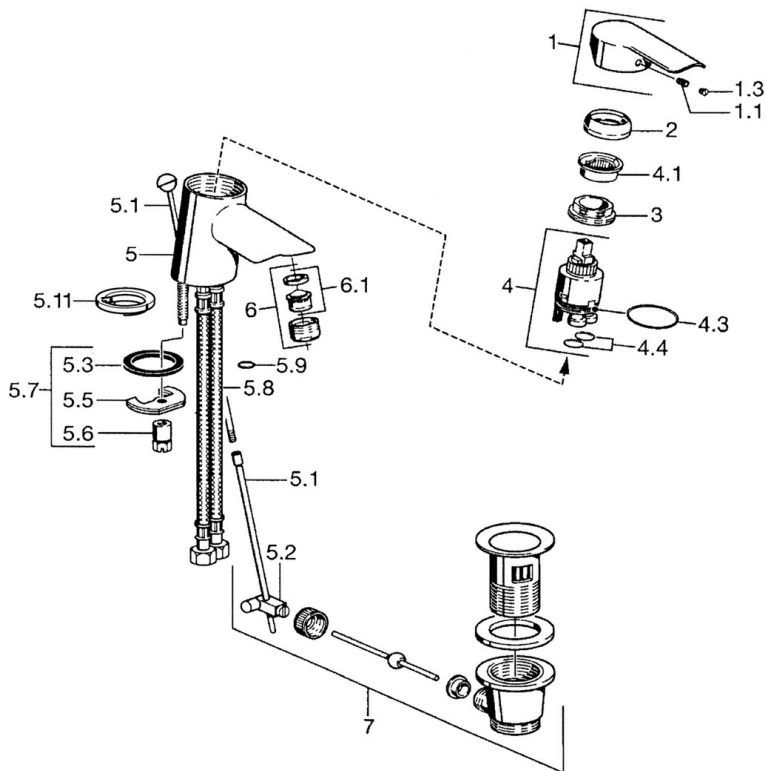

EAN: 4015474094482  
[static.hansa.com/52422207](http://static.hansa.com/52422207)

- Washbasin
- Single-lever
- Deck mounted
- Chrome
- Fixed spout
- Standard aerator
- Hot/Cold symbols, Pin shape, Single operating lever/handle
- Flexible inlet pipes
- Without pop-up waste

### Technical properties

DN-size (nominal dimension)	<b>DN15</b>
Hot water supply	<b>max. +70°C</b>
Working pressure	<b>0.5-10 bar</b>
Connection size	<b>G3/8</b>
Projection	<b>112 mm</b>
Backflow prevention (EN1717)	<b>AA</b>
Material	<b>Brass</b>

### SP52402203

	Name	Code
1	Lever	59913903
1	Lever	59914629
1.1	Screw, M5x8, SW2.5	59904755
1.3	Symbol plug Grey	59912112
2	Covering cap, 33x3 mm	59912504
3	Tightening nut, M40x1	1003409V
3	Tightening nut, M37x1, AF30 Discontinued	59912111
4	Cartridge, 3.5 Eco	59912324
4.1	Temperature adjustment limiter	59912325
4.3	O-ring, d 28.24x2.62 Discontinued	59912590
4.4	O-ring, d 10.10x1.60 Discontinued	59905072
5.1	Pop-up operating rod	59912505
5.2	Swivel joint	59904624
5.3	Gasket, 43x37x3	59912506
5.3	O-ring, d 36.09x d 3.53	59913396
5.5	Fixing plate	59904765
5.6	Screw, M8x1, SW13	59904766
5.7	Fixing set	59912113
5.8	Flexible pipe, L=500, G3/8-M10x1	59911767
5.8	Coupling pipe, L=430, M10x1	59912550
5.8	Flexible pipe, L=430, G3/8-M10x1 RH Discontinued	59913213
5.9	O-ring, d 7.65x1.78	59902337
5.10	Gasket, 9.5x14.4x2	59912551
5.11	Base plate	59913211
6	Aerator, M24x1, 6 l/min	59913727
7	Pop-up waste	59904620
N.I.	Washer with chain holder	59902219
N.I.	Plug	59906910
N.I.	Key, SW30/34	59912108