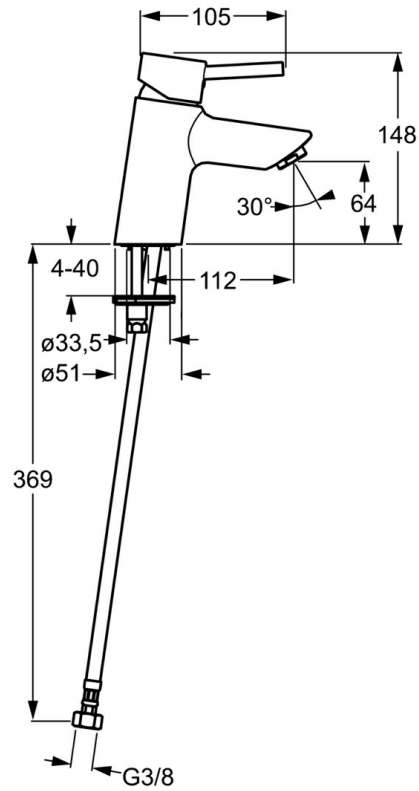

EAN: 4015474094482  
[static.hansa.com/52422207](http://static.hansa.com/52422207)

- Washbasin
- Single-lever
- Deck mounted
- Chrome
- Fixed spout
- Standard aerator
- Hot/Cold symbols, Pin shape, Single operating lever/handle
- Flexible inlet pipes
- Without pop-up waste

## Technical data

### Technical properties

DN-size (nominal dimension)	<b>DN15</b>
Hot water supply	<b>max. +70°C</b>
Working pressure	<b>0.5-10 bar</b>
Connection size	<b>G3/8</b>
Projection	<b>112 mm</b>
Backflow prevention (EN1717)	<b>AA</b>
Material	<b>Brass</b>

### SP52402203

	Name	Code
1	Lever	59913903
1	Lever	59914629
1.1	Screw, M5x8, SW2.5	59904755
1.3	Symbol plug Grey	59912112
2	Covering cap, 33x3 mm	59912504
3	Tightening nut, M40x1	1003409V
3	Tightening nut, M37x1, AF30 Discontinued	59912111
4	Cartridge, 3.5 Eco	59912324
4.1	Temperature adjustment limiter	59912325
4.3	O-ring, d 28.24x2.62 Discontinued	59912590
4.4	O-ring, d 10.10x1.60 Discontinued	59905072
5.1	Pop-up operating rod	59912505
5.2	Swivel joint	59904624
5.3	Gasket, 43x37x3	59912506
5.3	O-ring, d 36.09x d 3.53	59913396
5.5	Fixing plate	59904765
5.6	Screw, M8x1, SW13	59904766
5.7	Fixing set	59912113
5.8	Flexible pipe, L=500, G3/8-M10x1	59911767
5.8	Coupling pipe, L=430, M10x1	59912550
5.8	Flexible pipe, L=430, G3/8-M10x1 RH Discontinued	59913213
5.9	O-ring, d 7.65x1.78	59902337
5.10	Gasket, 9.5x14.4x2	59912551
5.11	Base plate	59913211
6	Aerator, M24x1, 6 l/min	59913727
7	Pop-up waste	59904620
N.I.	Washer with chain holder	59902219
N.I.	Plug	59906910
N.I.	Key, SW30/34	59912108