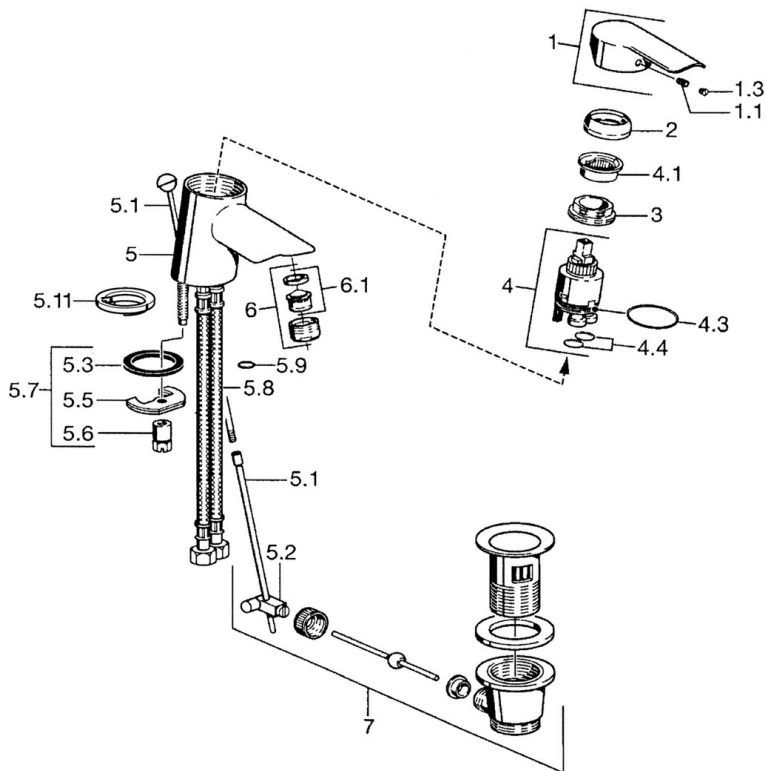

EAN: 4015474094413
static.hansa.com/52412207

- Washbasin
- Single-lever
- Deck mounted
- Chrome
- Fixed spout
- Hot/Cold symbols, Pin shape, Single operating lever/handle
- Chain holder with chain
- Flexible inlet pipes
- Without pop-up waste

Technical data

Technical properties

DN-size (nominal dimension)	DN15
Hot water supply	max. +70°C
Working pressure	0.5-10 bar
Connection size	G3/8
Projection	112 mm
Material	Brass

Regulations

EN standard	EN 817
-------------	---------------

Spare parts

SP52402203

	Name	Code
1	Lever	59913903
1	Lever	59914629
1.1	Screw, M5x8, SW2.5	59904755
1.3	Symbol plug Grey	59912112
2	Covering cap, 33x3 mm	59912504
3	Tightening nut, M40x1	1003409V
3	Tightening nut, M37x1, AF30 Discontinued	59912111
4	Cartridge, 3.5 Eco	59912324
4.1	Temperature adjustment limiter	59912325
4.3	O-ring, d 28.24x2.62 Discontinued	59912590
4.4	O-ring, d 10.10x1.60 Discontinued	59905072
5.1	Pop-up operating rod	59912505
5.2	Swivel joint	59904624
5.3	Gasket, 43x37x3	59912506
5.3	O-ring, d 36.09x d 3.53	59913396
5.5	Fixing plate	59904765
5.6	Screw, M8x1, SW13	59904766
5.7	Fixing set	59912113
5.8	Flexible pipe, L=500, G3/8-M10x1	59911767
5.8	Coupling pipe, L=430, M10x1	59912550
5.8	Flexible pipe, L=430, G3/8-M10x1 RH Discontinued	59913213
5.9	O-ring, d 7.65x1.78	59902337
5.10	Gasket, 9.5x14.4x2	59912551
5.11	Base plate	59913211
6	Aerator, M24x1, 6 l/min	59913727
7	Pop-up waste	59904620
N.I.	Washer with chain holder	59902219
N.I.	Plug	59906910
N.I.	Key, SW30/34	59912108