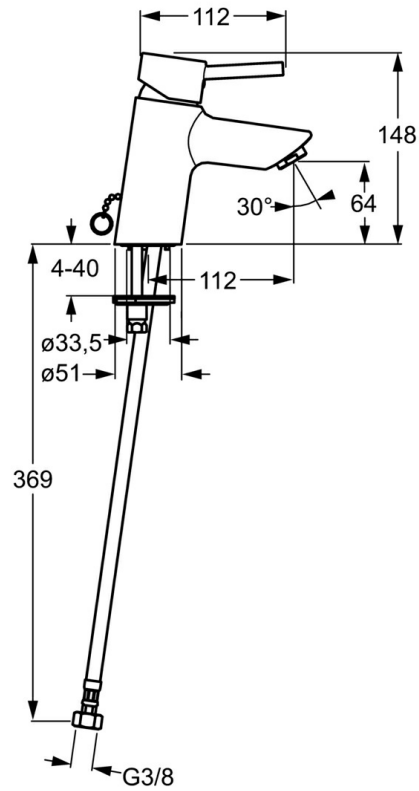

EAN: 4015474094413
static.hansa.com/52412207

- Washbasin
- Single-lever
- Deck mounted
- Chrome
- Fixed spout
- Hot/Cold symbols, Pin shape, Single operating lever/handle
- Chain holder with chain
- Flexible inlet pipes
- Without pop-up waste

Technical data

Technical properties

DN-size (nominal dimension)	DN15
Hot water supply	max. +70°C
Working pressure	0.5-10 bar
Connection size	G3/8
Projection	112 mm
Material	Brass

Regulations

EN standard	EN 817
-------------	---------------

Spare parts

SP52402203

	Name	Code
1	Lever	59913903
1	Lever	59914629
1.1	Screw, M5x8, SW2.5	59904755
1.3	Symbol plug Grey	59912112
2	Covering cap, 33x3 mm	59912504
3	Tightening nut, M40x1	1003409V
3	Tightening nut, M37x1, AF30 Discontinued	59912111
4	Cartridge, 3.5 Eco	59912324
4.1	Temperature adjustment limiter	59912325
4.3	O-ring, d 28.24x2.62 Discontinued	59912590
4.4	O-ring, d 10.10x1.60 Discontinued	59905072
5.1	Pop-up operating rod	59912505
5.2	Swivel joint	59904624
5.3	Gasket, 43x37x3	59912506
5.3	O-ring, d 36.09x d 3.53	59913396
5.5	Fixing plate	59904765
5.6	Screw, M8x1, SW13	59904766
5.7	Fixing set	59912113
5.8	Flexible pipe, L=500, G3/8-M10x1	59911767
5.8	Coupling pipe, L=430, M10x1	59912550
5.8	Flexible pipe, L=430, G3/8-M10x1 RH Discontinued	59913213
5.9	O-ring, d 7.65x1.78	59902337
5.10	Gasket, 9.5x14.4x2	59912551
5.11	Base plate	59913211
6	Aerator, M24x1, 6 l/min	59913727
7	Pop-up waste	59904620
N.I.	Washer with chain holder	59902219
N.I.	Plug	59906910
N.I.	Key, SW30/34	59912108