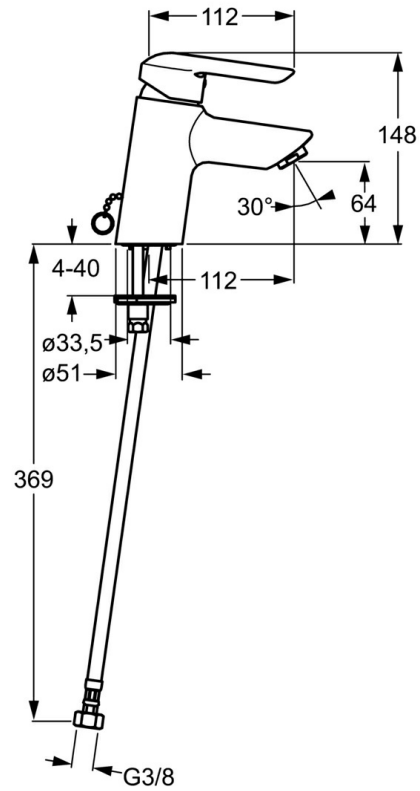

EAN: 4015474067943  
[static.hansa.com/52412203](http://static.hansa.com/52412203)

- Washbasin
- Single-lever
- Deck mounted
- Chrome
- Fixed spout
- Hot/Cold symbols, Single operating lever/handle
- Chain holder with chain
- Flexible inlet pipes
- Without pop-up waste

### Technical properties

DN-size (nominal dimension)	<b>DN15</b>
Hot water supply	<b>max. +70°C</b>
Working pressure	<b>0.5-10 bar</b>
Connection size	<b>G3/8</b>
Projection	<b>112 mm</b>
Material	<b>Brass</b>

### SP52402203

	Name	Code
1	Lever	59913903
1	Lever	59914629
1.1	Screw, M5x8, SW2.5	59904755
1.3	Symbol plug Grey	59912112
2	Covering cap, 33x3 mm	59912504
3	Tightening nut, M40x1	1003409V
3	Tightening nut, M37x1, AF30 Discontinued	59912111
4	Cartridge, 3.5 Eco	59912324
4.1	Temperature adjustment limiter	59912325
4.3	O-ring, d 28.24x2.62 Discontinued	59912590
4.4	O-ring, d 10.10x1.60 Discontinued	59905072
5.1	Pop-up operating rod	59912505
5.2	Swivel joint	59904624
5.3	Gasket, 43x37x3	59912506
5.3	O-ring, d 36.09x d 3.53	59913396
5.5	Fixing plate	59904765
5.6	Screw, M8x1, SW13	59904766
5.7	Fixing set	59912113
5.8	Flexible pipe, L=500, G3/8-M10x1	59911767
5.8	Coupling pipe, L=430, M10x1	59912550
5.8	Flexible pipe, L=430, G3/8-M10x1 RH Discontinued	59913213
5.9	O-ring, d 7.65x1.78	59902337
5.10	Gasket, 9.5x14.4x2	59912551
5.11	Base plate	59913211
6	Aerator, M24x1, 6 l/min	59913727
7	Pop-up waste	59904620
N.I.	Washer with chain holder	59902219
N.I.	Plug	59906910
N.I.	Key, SW30/34	59912108