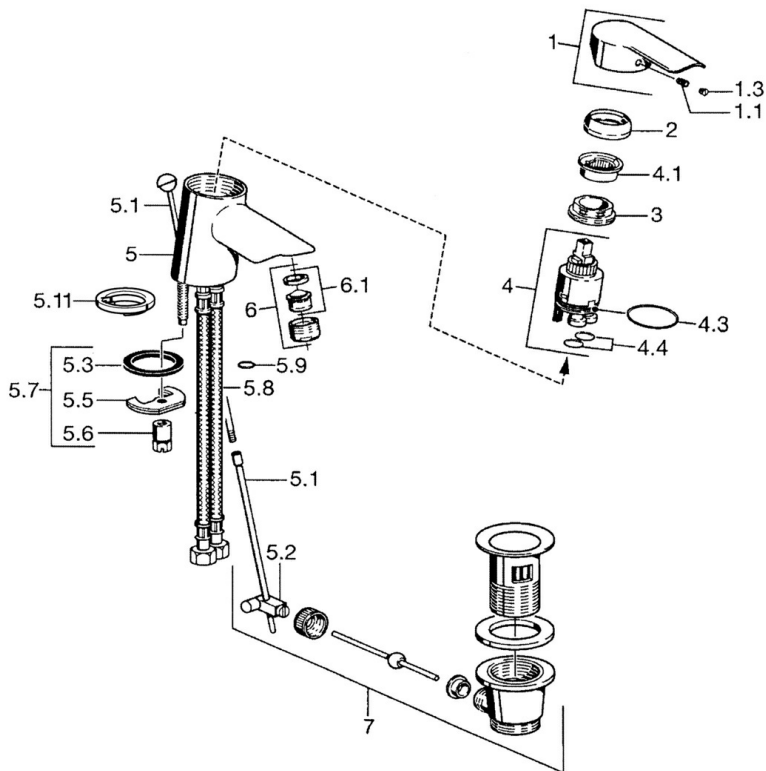

EAN: 4015474067943  
[static.hansa.com/52412203](http://static.hansa.com/52412203)

- Washbasin
- Single-lever
- Deck mounted
- Chrome
- Fixed spout
- Hot/Cold symbols, Single operating lever/handle
- Chain holder with chain
- Flexible inlet pipes
- Without pop-up waste

### Technical properties

DN-size (nominal dimension)	<b>DN15</b>
Hot water supply	<b>max. +70°C</b>
Working pressure	<b>0.5-10 bar</b>
Connection size	<b>G3/8</b>
Projection	<b>112 mm</b>
Material	<b>Brass</b>

### SP52402203

	Name	Code
1	Lever	59913903
1	Lever	59914629
1.1	Screw, M5x8, SW2.5	59904755
1.3	Symbol plug Grey	59912112
2	Covering cap, 33x3 mm	59912504
3	Tightening nut, M40x1	1003409V
3	Tightening nut, M37x1, AF30 Discontinued	59912111
4	Cartridge, 3.5 Eco	59912324
4.1	Temperature adjustment limiter	59912325
4.3	O-ring, d 28.24x2.62 Discontinued	59912590
4.4	O-ring, d 10.10x1.60 Discontinued	59905072
5.1	Pop-up operating rod	59912505
5.2	Swivel joint	59904624
5.3	Gasket, 43x37x3	59912506
5.3	O-ring, d 36.09x d 3.53	59913396
5.5	Fixing plate	59904765
5.6	Screw, M8x1, SW13	59904766
5.7	Fixing set	59912113
5.8	Flexible pipe, L=500, G3/8-M10x1	59911767
5.8	Coupling pipe, L=430, M10x1	59912550
5.8	Flexible pipe, L=430, G3/8-M10x1 RH Discontinued	59913213
5.9	O-ring, d 7.65x1.78	59902337
5.10	Gasket, 9.5x14.4x2	59912551
5.11	Base plate	59913211
6	Aerator, M24x1, 6 l/min	59913727
7	Pop-up waste	59904620
N.I.	Washer with chain holder	59902219
N.I.	Plug	59906910
N.I.	Key, SW30/34	59912108