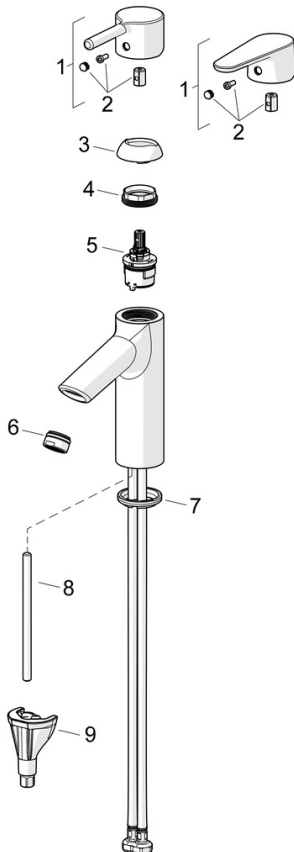

Easy to install with the 3S installation system.

High quality
 Sleek design
 Pop up
 Made in Europe

Washbasin faucet with maximum comfort

- Washbasin
- Single-lever
- Deck mounted
- Chrome
- Fixed spout
- PCA® - constant flow rate regardless of pressure variations
- Single operating lever/handle, Pin shape, Hot/Cold symbols
- Pop-up waste with draw-rod
- Limitation option for maximum temperature and flow-rate
- ø 30 mm ceramic cartridge for flow and temperature control
- Flexible inlet pipes
- Inner body made of DZR brass, 3S-installation system for safe and simple mounting

Technical data

Flow properties

Flow-rate at 3 bar (with flow controller) **6.0 l/min**

Technical properties

Hot water supply **max. +70°C**
 Working pressure **0.5-10 bar**
 Connection size **G3/8**
 Projection **109 mm**
 Backflow prevention (EN1717) **AA**
 Material **Brass**

Regulations

EN standard **EN 817**
 Noise class **I (ISO 3822)**

Approvals and Declarations

Declaration of conformity **DoC**
 EPD **S-P-06391**

Spare parts

SP52372263

	Name	Code
01	Lever	1014995V
01	Lever	1015000V
02	Symbol plug	1012105V
03	Covering cap	1012421V
04	Tightening nut, M34x1.5	1012133V
05	Cartridge, 3.0	1014428V
06	Aerator, M24x1, 6 l/min	59913727
07	Bottom seal	59914591
08	Fixing screw, M8x1, L=130	59914474
09	Fixing set	59914475