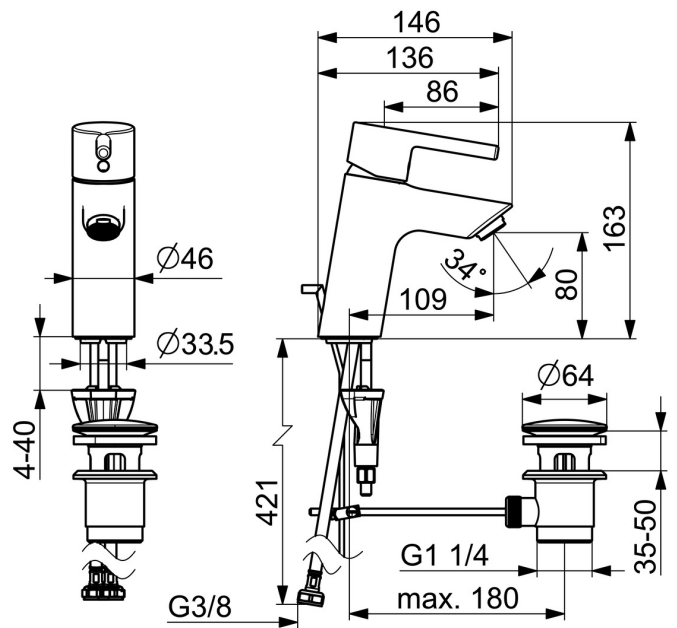

EAN: 4057304017162
static.hansa.com/52402267

The HANSAVANTIS is the perfect fit for any bathroom, with a proven expert quality you can rely on, no matter your specific needs. Durable and long-lasting in both design and service life, this faucet brings you joy and confidence for years to come. Functional considerations and a dedicated level of detail offer a new user experience.

Easy to install with the 3S installation system.

High quality
 Sleek design
 Pop up
 Made in Europe

Washbasin faucet with maximum comfort

- Washbasin
- Single-lever
- Deck mounted
- Chrome
- Fixed spout
- PCA® - constant flow rate regardless of pressure variations
- Single operating lever/handle, Pin shape, Hot/Cold symbols
- Pop-up waste with draw-rod
- Limitation option for maximum temperature and flow-rate
- ø 30 mm ceramic cartridge for flow and temperature control
- Flexible inlet pipes
- Inner body made of DZR brass, 3S-installation system for safe and simple mounting

Technical data

Flow properties

Flow-rate at 3 bar (with flow controller) **6.0 l/min**

Technical properties

Hot water supply **max. +70°C**
 Working pressure **0.5-10 bar**
 Connection size **G3/8**
 Projection **109 mm**
 Backflow prevention (EN1717) **AA**
 Material **Brass**

Regulations

EN standard **EN 817**
 Noise class **I (ISO 3822)**

Approvals and Declarations

Declaration of conformity **DoC**
 EPD **S-P-06391**

Spare parts

SP52372263

	Name	Code
01	Lever	1014995V
01	Lever	1015000V
02	Symbol plug	1012105V
03	Covering cap	1012421V
04	Tightening nut, M34x1.5	1012133V
05	Cartridge, 3.0	1014428V
06	Aerator, M24x1, 6 l/min	59913727
07	Bottom seal	59914591
08	Fixing screw, M8x1, L=130	59914474
09	Fixing set	59914475