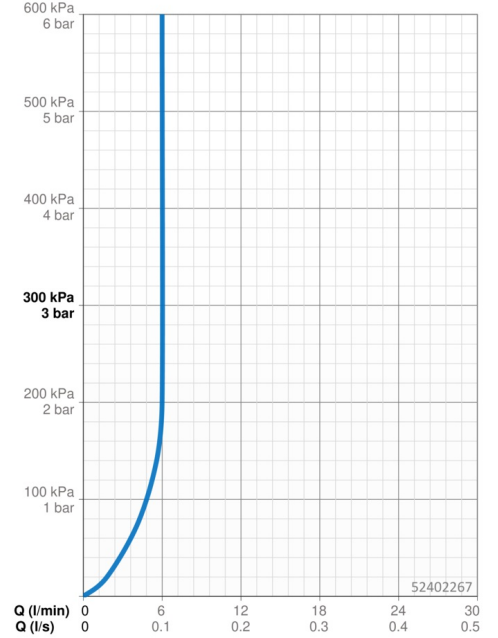

Technical data

Flow properties

Flow-rate at 3 bar (with flow controller) **6.0 l/min**

Technical properties

Hot water supply **max. +70°C**
Working pressure **0.5-10 bar**
Connection size **G3/8**
Projection **109 mm**
Backflow prevention (EN1717) **AA**
Material **Brass**

Regulations

EN standard **EN 817**
Noise class **I (ISO 3822)**

Approvals and Declarations

Declaration of conformity **DoC**
EPD **S-P-06391**