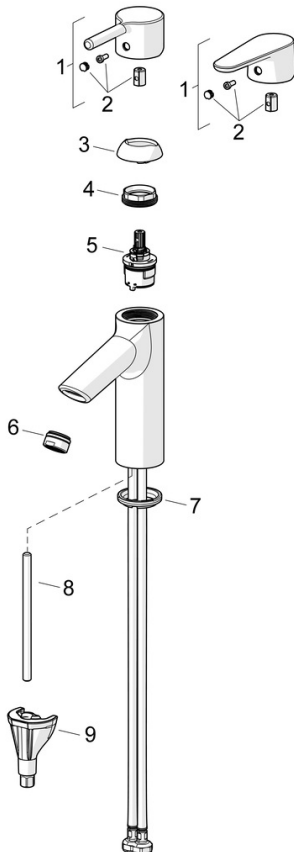

Easy to install with the 3S installation system.

High quality
 Sleek design
 Pop up
 Made in Europe

Washbasin faucet with maximum comfort

- Washbasin
- Single-lever
- Deck mounted
- Chrome
- Fixed spout
- PCA® - constant flow rate regardless of pressure variations
- Single operating lever/handle, Hot/Cold symbols
- Pop-up waste with draw-rod
- Limitation option for maximum temperature and flow-rate
- ø 30 mm ceramic cartridge for flow and temperature control
- Flexible inlet pipes
- Inner body made of DZR brass, 3S-installation system for safe and simple mounting

Technical data

Flow properties

Flow-rate at 3 bar (with flow controller) **6.0 l/min**

Technical properties

Hot water supply **max. +70°C**
 Working pressure **0.5-10 bar**
 Connection size **G3/8**
 Projection **109 mm**
 Backflow prevention (EN1717) **AA**
 Material **Brass**

Regulations

EN standard **EN 817**
 Noise class **I (ISO 3822)**

Approvals and Declarations

Declaration of conformity **DoC**
 EPD **S-P-06391**

Spare parts

SP52372263

	Name	Code
01	Lever	1014995V
01	Lever	1015000V
02	Symbol plug	1012105V
03	Covering cap	1012421V
04	Tightening nut, M34x1.5	1012133V
05	Cartridge, 3.0	1014428V
06	Aerator, M24x1, 6 l/min	59913727
07	Bottom seal	59914591
08	Fixing screw, M8x1, L=130	59914474
09	Fixing set	59914475