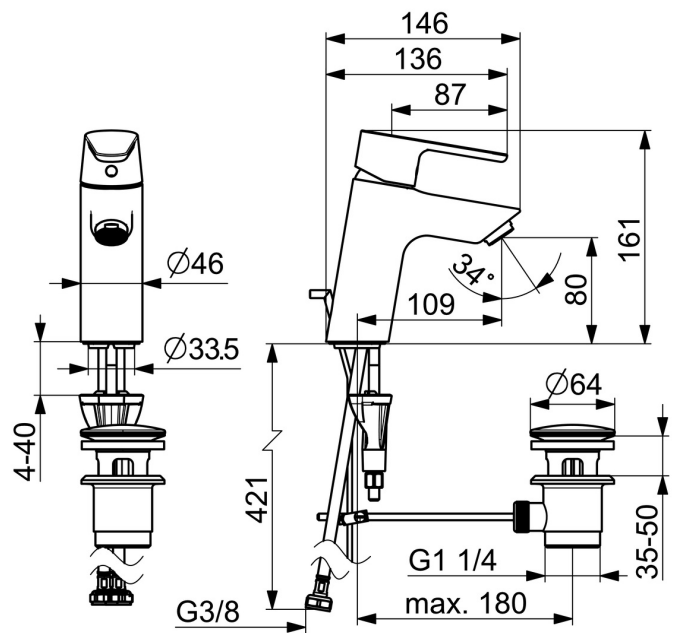

Easy to install with the 3S installation system.

High quality
 Sleek design
 Pop up
 Made in Europe

Washbasin faucet with maximum comfort

- Washbasin
- Single-lever
- Deck mounted
- Chrome
- Fixed spout
- PCA® - constant flow rate regardless of pressure variations
- Single operating lever/handle, Hot/Cold symbols
- Pop-up waste with draw-rod
- Limitation option for maximum temperature and flow-rate
- ø 30 mm ceramic cartridge for flow and temperature control
- Flexible inlet pipes
- Inner body made of DZR brass, 3S-installation system for safe and simple mounting

Technical data

Flow properties

Flow-rate at 3 bar (with flow controller) **6.0 l/min**

Technical properties

Hot water supply **max. +70°C**
 Working pressure **0.5-10 bar**
 Connection size **G3/8**
 Projection **109 mm**
 Backflow prevention (EN1717) **AA**
 Material **Brass**

Regulations

EN standard **EN 817**
 Noise class **I (ISO 3822)**

Approvals and Declarations

Declaration of conformity **DoC**
 EPD **S-P-06391**

Spare parts

SP52372263

	Name	Code
01	Lever	1014995V
01	Lever	1015000V
02	Symbol plug	1012105V
03	Covering cap	1012421V
04	Tightening nut, M34x1.5	1012133V
05	Cartridge, 3.0	1014428V
06	Aerator, M24x1, 6 l/min	59913727
07	Bottom seal	59914591
08	Fixing screw, M8x1, L=130	59914474
09	Fixing set	59914475