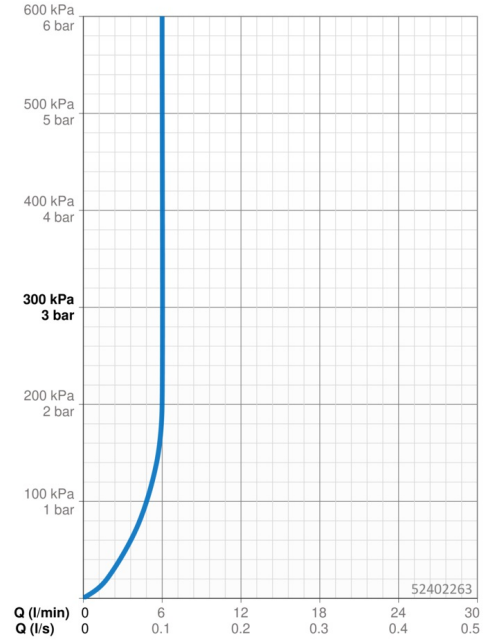

Technical data

Flow properties

Flow-rate at 3 bar (with flow controller) **6.0 l/min**

Technical properties

Hot water supply **max. +70°C**
Working pressure **0.5-10 bar**
Connection size **G3/8**
Projection **109 mm**
Backflow prevention (EN1717) **AA**
Material **Brass**

Regulations

EN standard **EN 817**
Noise class **I (ISO 3822)**

Approvals and Declarations

Declaration of conformity **DoC**
EPD **S-P-06391**