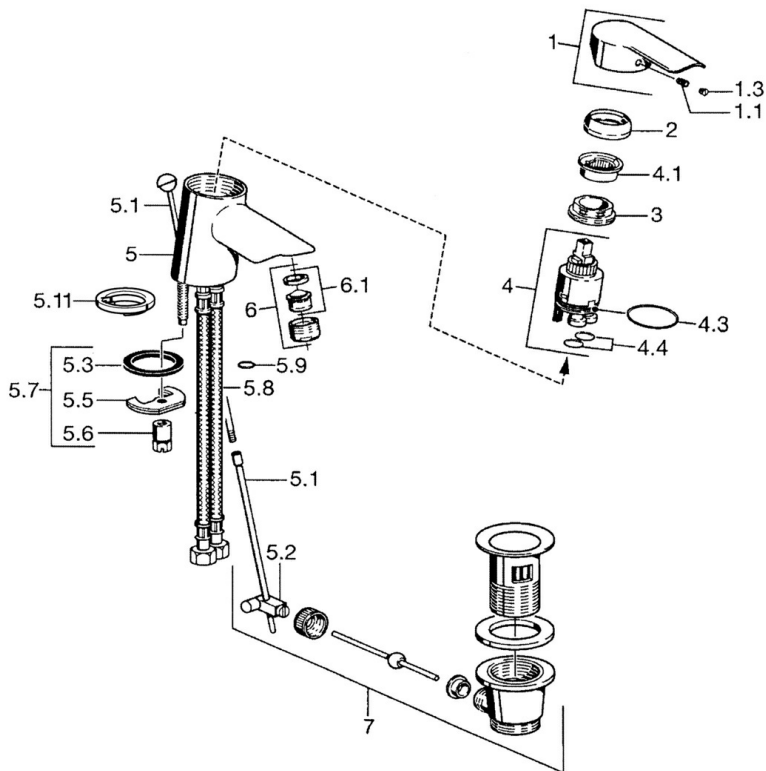

EAN: 4015474094338
static.hansa.com/52402207

- Washbasin
- Single-lever
- Deck mounted
- Chrome
- Fixed spout
- Standard aerator
- Hot/Cold symbols, Pin shape, Single operating lever/handle
- Pop-up waste with draw-rod
- Flexible inlet pipes

Technical data

Technical properties

DN-size (nominal dimension)	DN15
Hot water supply	max. +70°C
Working pressure	0.5-10 bar
Connection size	G3/8
Projection	112 mm
Backflow prevention (EN1717)	AA
Material	Brass

Regulations

EN standard	EN 817
-------------	---------------

Spare parts

SP52402203

	Name	Code
1	Lever	59913903
1	Lever	59914629
1.1	Screw, M5x8, SW2.5	59904755
1.3	Symbol plug Grey	59912112
2	Covering cap, 33x3 mm	59912504
3	Tightening nut, M40x1	1003409V
3	Tightening nut, M37x1, AF30 Discontinued	59912111
4	Cartridge, 3.5 Eco	59912324
4.1	Temperature adjustment limiter	59912325
4.3	O-ring, d 28.24x2.62 Discontinued	59912590
4.4	O-ring, d 10.10x1.60 Discontinued	59905072
5.1	Pop-up operating rod	59912505
5.2	Swivel joint	59904624
5.3	Gasket, 43x37x3	59912506
5.3	O-ring, d 36.09x d 3.53	59913396
5.5	Fixing plate	59904765
5.6	Screw, M8x1, SW13	59904766
5.7	Fixing set	59912113
5.8	Flexible pipe, L=500, G3/8-M10x1	59911767
5.8	Coupling pipe, L=430, M10x1	59912550
5.8	Flexible pipe, L=430, G3/8-M10x1 RH Discontinued	59913213
5.9	O-ring, d 7.65x1.78	59902337
5.10	Gasket, 9.5x14.4x2	59912551
5.11	Base plate	59913211
6	Aerator, M24x1, 6 l/min	59913727
7	Pop-up waste	59904620
N.I.	Washer with chain holder	59902219
N.I.	Plug	59906910
N.I.	Key, SW30/34	59912108