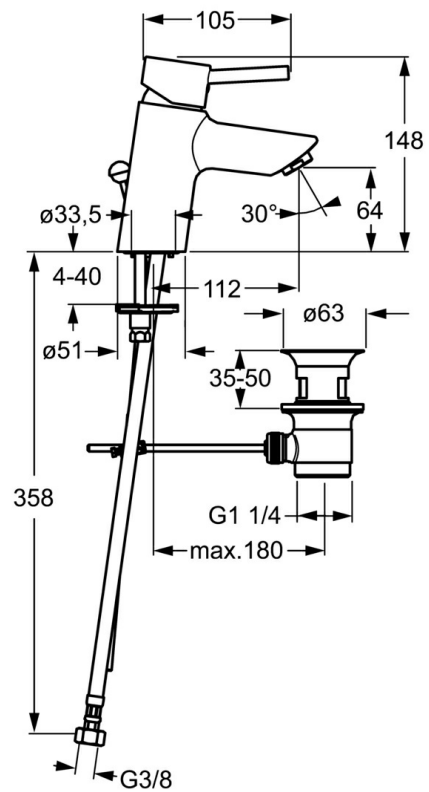

EAN: 4015474094338
static.hansa.com/52402207

- Washbasin
- Single-lever
- Deck mounted
- Chrome
- Fixed spout
- Standard aerator
- Hot/Cold symbols, Pin shape, Single operating lever/handle
- Pop-up waste with draw-rod
- Flexible inlet pipes

Technical data

Technical properties

DN-size (nominal dimension)	DN15
Hot water supply	max. +70°C
Working pressure	0.5-10 bar
Connection size	G3/8
Projection	112 mm
Backflow prevention (EN1717)	AA
Material	Brass

Regulations

EN standard	EN 817
-------------	---------------

Spare parts

SP52402203

	Name	Code
1	Lever	59913903
1	Lever	59914629
1.1	Screw, M5x8, SW2.5	59904755
1.3	Symbol plug Grey	59912112
2	Covering cap, 33x3 mm	59912504
3	Tightening nut, M40x1	1003409V
3	Tightening nut, M37x1, AF30 Discontinued	59912111
4	Cartridge, 3.5 Eco	59912324
4.1	Temperature adjustment limiter	59912325
4.3	O-ring, d 28.24x2.62 Discontinued	59912590
4.4	O-ring, d 10.10x1.60 Discontinued	59905072
5.1	Pop-up operating rod	59912505
5.2	Swivel joint	59904624
5.3	Gasket, 43x37x3	59912506
5.3	O-ring, d 36.09x d 3.53	59913396
5.5	Fixing plate	59904765
5.6	Screw, M8x1, SW13	59904766
5.7	Fixing set	59912113
5.8	Flexible pipe, L=500, G3/8-M10x1	59911767
5.8	Coupling pipe, L=430, M10x1	59912550
5.8	Flexible pipe, L=430, G3/8-M10x1 RH Discontinued	59913213
5.9	O-ring, d 7.65x1.78	59902337
5.10	Gasket, 9.5x14.4x2	59912551
5.11	Base plate	59913211
6	Aerator, M24x1, 6 l/min	59913727
7	Pop-up waste	59904620
N.I.	Washer with chain holder	59902219
N.I.	Plug	59906910
N.I.	Key, SW30/34	59912108