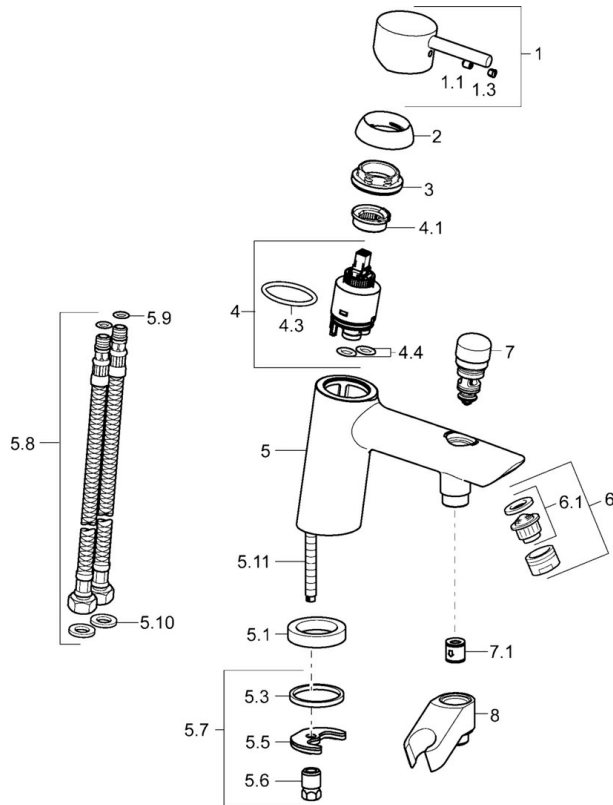

EAN: 4015474163041
static.hansa.com/52392273

- Bathtub & Shower
- Single-lever
- Rim mounted
- Chrome
- Standard aerator
- Hot/Cold symbols, Single operating lever/handle
- Pull operated diverter, Automatic reset
- Non-return valve(s)
- Inner body made of DZR brass

Technical data

Technical properties

DN-size (nominal dimension)	DN15
Hot water supply	max. +80°C
Working pressure	0.5-10 bar
Length / Height	164 mm
Backflow prevention (EN1717)	EB

Regulations

EN standard	EN 817
-------------	---------------

Spare parts

SP52392277

	Name	Code
1	Lever	59913840
1	Lever	59914417
1.1	Screw, M5x8, SW2.5	59904755
1.3	Symbol plug Grey	59912112
2	Covering cap, 33x3 mm	59912504
2.1	Tightening nut, M40x1	1003409V
4	Cartridge, 3.5 Eco	59912324
4	Cartridge, 3.5 Classic	59913075
4.1	Temperature adjustment limiter	59912325
4.3	O-ring, d 28.24x2.62 Discontinued	59912590
4.4	O-ring, d 10.10x1.60 Discontinued	59905072
5.1	Spacer ring Discontinued	59906787
5.3	Gasket, 43x37x3	59912506
5.5	Fixing plate	59904765
5.6	Screw, M8x1, SW13	59904766
5.7	Fixing set	59912113
5.8	Flexible pipe, L=430, G3/8-M10x1	59912515
5.9	O-ring, d 7.65x1.78	59902337
5.10	Gasket, 9.5x14.4x2	59912551
5.11	Fixing screw, M8x1, L=140	59912474
6	Aerator, M24x1 D	59911829
7	Diverter	59912656
7.1	Non-return valve	59905714
8	Holder Discontinued	59912880
N.I.	Key, SW30/34	59912108