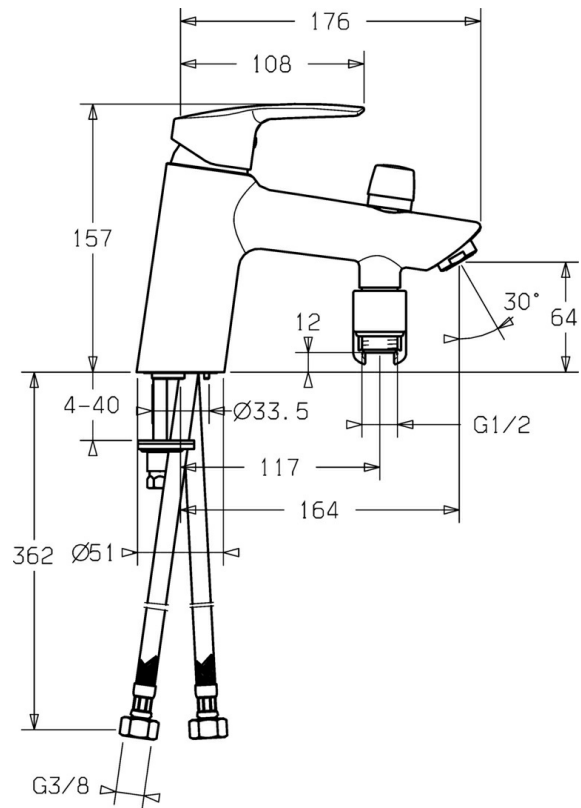

EAN: 4015474163041
static.hansa.com/52392273

- Bathtub & Shower
- Single-lever
- Rim mounted
- Chrome
- Standard aerator
- Hot/Cold symbols, Single operating lever/handle
- Pull operated diverter, Automatic reset
- Non-return valve(s)
- Inner body made of DZR brass

Technical data

Technical properties

DN-size (nominal dimension)	DN15
Hot water supply	max. +80°C
Working pressure	0.5-10 bar
Length / Height	164 mm
Backflow prevention (EN1717)	EB

Regulations

EN standard	EN 817
-------------	---------------

Spare parts

SP52392277

	Name	Code
1	Lever	59913840
1	Lever	59914417
1.1	Screw, M5x8, SW2.5	59904755
1.3	Symbol plug Grey	59912112
2	Covering cap, 33x3 mm	59912504
2.1	Tightening nut, M40x1	1003409V
4	Cartridge, 3.5 Eco	59912324
4	Cartridge, 3.5 Classic	59913075
4.1	Temperature adjustment limiter	59912325
4.3	O-ring, d 28.24x2.62 Discontinued	59912590
4.4	O-ring, d 10.10x1.60 Discontinued	59905072
5.1	Spacer ring Discontinued	59906787
5.3	Gasket, 43x37x3	59912506
5.5	Fixing plate	59904765
5.6	Screw, M8x1, SW13	59904766
5.7	Fixing set	59912113
5.8	Flexible pipe, L=430, G3/8-M10x1	59912515
5.9	O-ring, d 7.65x1.78	59902337
5.10	Gasket, 9.5x14.4x2	59912551
5.11	Fixing screw, M8x1, L=140	59912474
6	Aerator, M24x1 D	59911829
7	Diverter	59912656
7.1	Non-return valve	59905714
8	Holder Discontinued	59912880
N.I.	Key, SW30/34	59912108