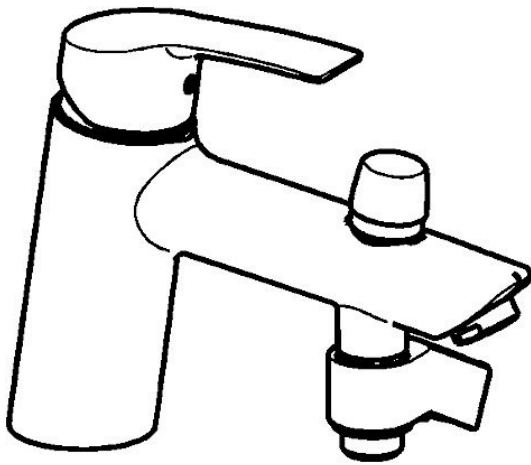

EAN: 4015474163041
static.hansa.com/52392273

- Bathtub & Shower
- Single-lever
- Rim mounted
- Chrome
- Standard aerator
- Hot/Cold symbols, Single operating lever/handle
- Pull operated diverter, Automatic reset
- Non-return valve(s)
- Inner body made of DZR brass

Technical data

Technical properties

DN-size (nominal dimension)	DN15
Hot water supply	max. +80°C
Working pressure	0.5-10 bar
Length / Height	164 mm
Backflow prevention (EN1717)	EB

Regulations

EN standard	EN 817
-------------	---------------

Spare parts

SP52392277

	Name	Code
1	Lever	59913840
1	Lever	59914417
1.1	Screw, M5x8, SW2.5	59904755
1.3	Symbol plug Grey	59912112
2	Covering cap, 33x3 mm	59912504
2.1	Tightening nut, M40x1	1003409V
4	Cartridge, 3.5 Eco	59912324
4	Cartridge, 3.5 Classic	59913075
4.1	Temperature adjustment limiter	59912325
4.3	O-ring, d 28.24x2.62 Discontinued	59912590
4.4	O-ring, d 10.10x1.60 Discontinued	59905072
5.1	Spacer ring Discontinued	59906787
5.3	Gasket, 43x37x3	59912506
5.5	Fixing plate	59904765
5.6	Screw, M8x1, SW13	59904766
5.7	Fixing set	59912113
5.8	Flexible pipe, L=430, G3/8-M10x1	59912515
5.9	O-ring, d 7.65x1.78	59902337
5.10	Gasket, 9.5x14.4x2	59912551
5.11	Fixing screw, M8x1, L=140	59912474
6	Aerator, M24x1 D	59911829
7	Diverter	59912656
7.1	Non-return valve	59905714
8	Holder Discontinued	59912880
N.I.	Key, SW30/34	59912108