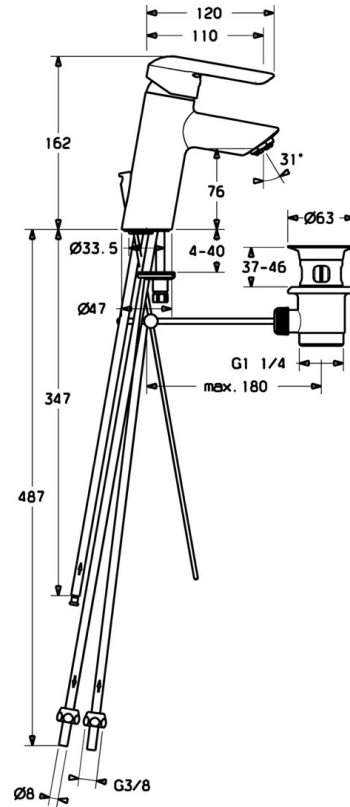

EAN: 4015474257818  
[static.hansa.com/52381173](http://static.hansa.com/52381173)

- Washbasin
- Single-lever, Low pressure
- Deck mounted
- Chrome
- Fixed spout
- Laminar stream
- Hot/Cold symbols, Single operating lever/handle
- Pop-up waste with draw-rod
- Copper inlet pipes

### Technical properties

DN-size (nominal dimension)	<b>DN15</b>
Hot water supply	<b>max. +80°C</b>
Working pressure	<b>0.5-5 bar</b>
Connection size	<b>Ø 8 mm</b>
Projection	<b>110 mm</b>
Backflow prevention (EN1717)	<b>AA</b>
Material	<b>Brass</b>

### SP52461173

	Name	Code
1	Lever	59914629
1.1	Screw, M5x8, SW2.5	59904755
1.3	Symbol plug Grey	59912112
2	Covering cap, 33x3 mm	59912504
3	Tightening nut, M40x1	1003409V
4	Cartridge, 3.5 Eco	59912324
4	Cartridge, 3.5 Classic	59913075
4.1	Temperature adjustment limiter	59912325
4.3	O-ring, d 28.24x2.62 Discontinued	59912590
4.4	O-ring, d 10.10x1.60 Discontinued	59905072
5.1	Pop-up operating rod	59913587
5.2	Swivel joint	59904624
5.3	Bottom seal	59914591
5.5	Fixing plate	59904765
5.6	Screw, M8x1, SW13	59904766
5.7	Fixing set	59912113
5.8	Pipe Discontinued	59913398
5.9	Pipe, M8x1, L=560	59912806
5.10	O-ring, 6x1.4	59913266
5.11	Fixing screw, M8x1, L=140	59912474
6	Aerator, M24x1 A, low pressure	59902692
7	Pop-up waste	59904620
7	Pop-up waste, (2019-)	59914764
9	Fitting nut	59904969
9.1	Sealing kit, 14.9x8.5x1	59902352
9.2	Sealing kit, 10x8	59902272
9.3	Hose	59902151
N.I.	Key, SW30/34	59912108