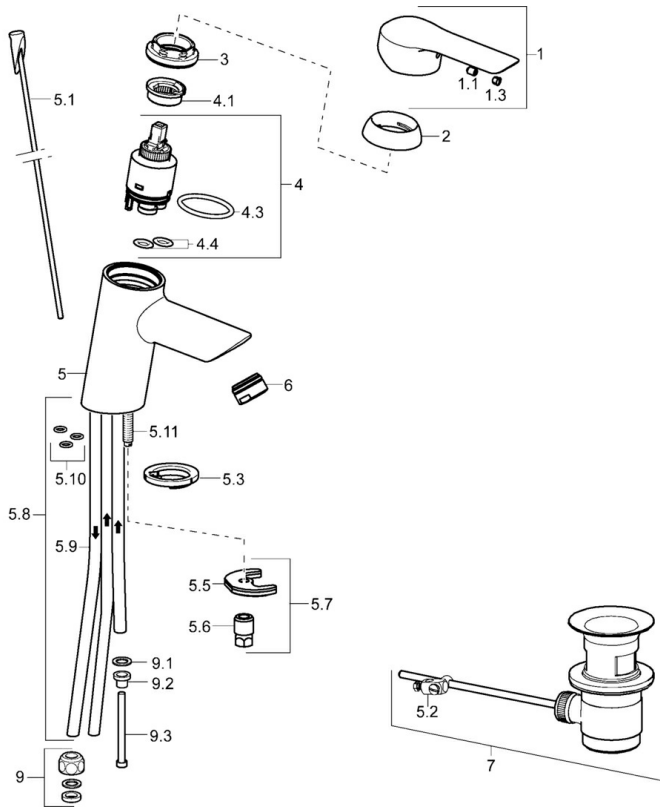

EAN: 4015474257818  
[static.hansa.com/52381173](http://static.hansa.com/52381173)

- Washbasin
- Single-lever, Low pressure
- Deck mounted
- Chrome
- Fixed spout
- Laminar stream
- Hot/Cold symbols, Single operating lever/handle
- Pop-up waste with draw-rod
- Copper inlet pipes

## Technical data

### Technical properties

DN-size (nominal dimension)	<b>DN15</b>
Hot water supply	<b>max. +80°C</b>
Working pressure	<b>0.5-5 bar</b>
Connection size	<b>Ø 8 mm</b>
Projection	<b>110 mm</b>
Backflow prevention (EN1717)	<b>AA</b>
Material	<b>Brass</b>

### SP52461173

	Name	Code
1	Lever	59914629
1.1	Screw, M5x8, SW2.5	59904755
1.3	Symbol plug Grey	59912112
2	Covering cap, 33x3 mm	59912504
3	Tightening nut, M40x1	1003409V
4	Cartridge, 3.5 Eco	59912324
4	Cartridge, 3.5 Classic	59913075
4.1	Temperature adjustment limiter	59912325
4.3	O-ring, d 28.24x2.62 Discontinued	59912590
4.4	O-ring, d 10.10x1.60 Discontinued	59905072
5.1	Pop-up operating rod	59913587
5.2	Swivel joint	59904624
5.3	Bottom seal	59914591
5.5	Fixing plate	59904765
5.6	Screw, M8x1, SW13	59904766
5.7	Fixing set	59912113
5.8	Pipe Discontinued	59913398
5.9	Pipe, M8x1, L=560	59912806
5.10	O-ring, 6x1.4	59913266
5.11	Fixing screw, M8x1, L=140	59912474
6	Aerator, M24x1 A, low pressure	59902692
7	Pop-up waste	59904620
7	Pop-up waste, (2019-)	59914764
9	Fitting nut	59904969
9.1	Sealing kit, 14.9x8.5x1	59902352
9.2	Sealing kit, 10x8	59902272
9.3	Hose	59902151
N.I.	Key, SW30/34	59912108